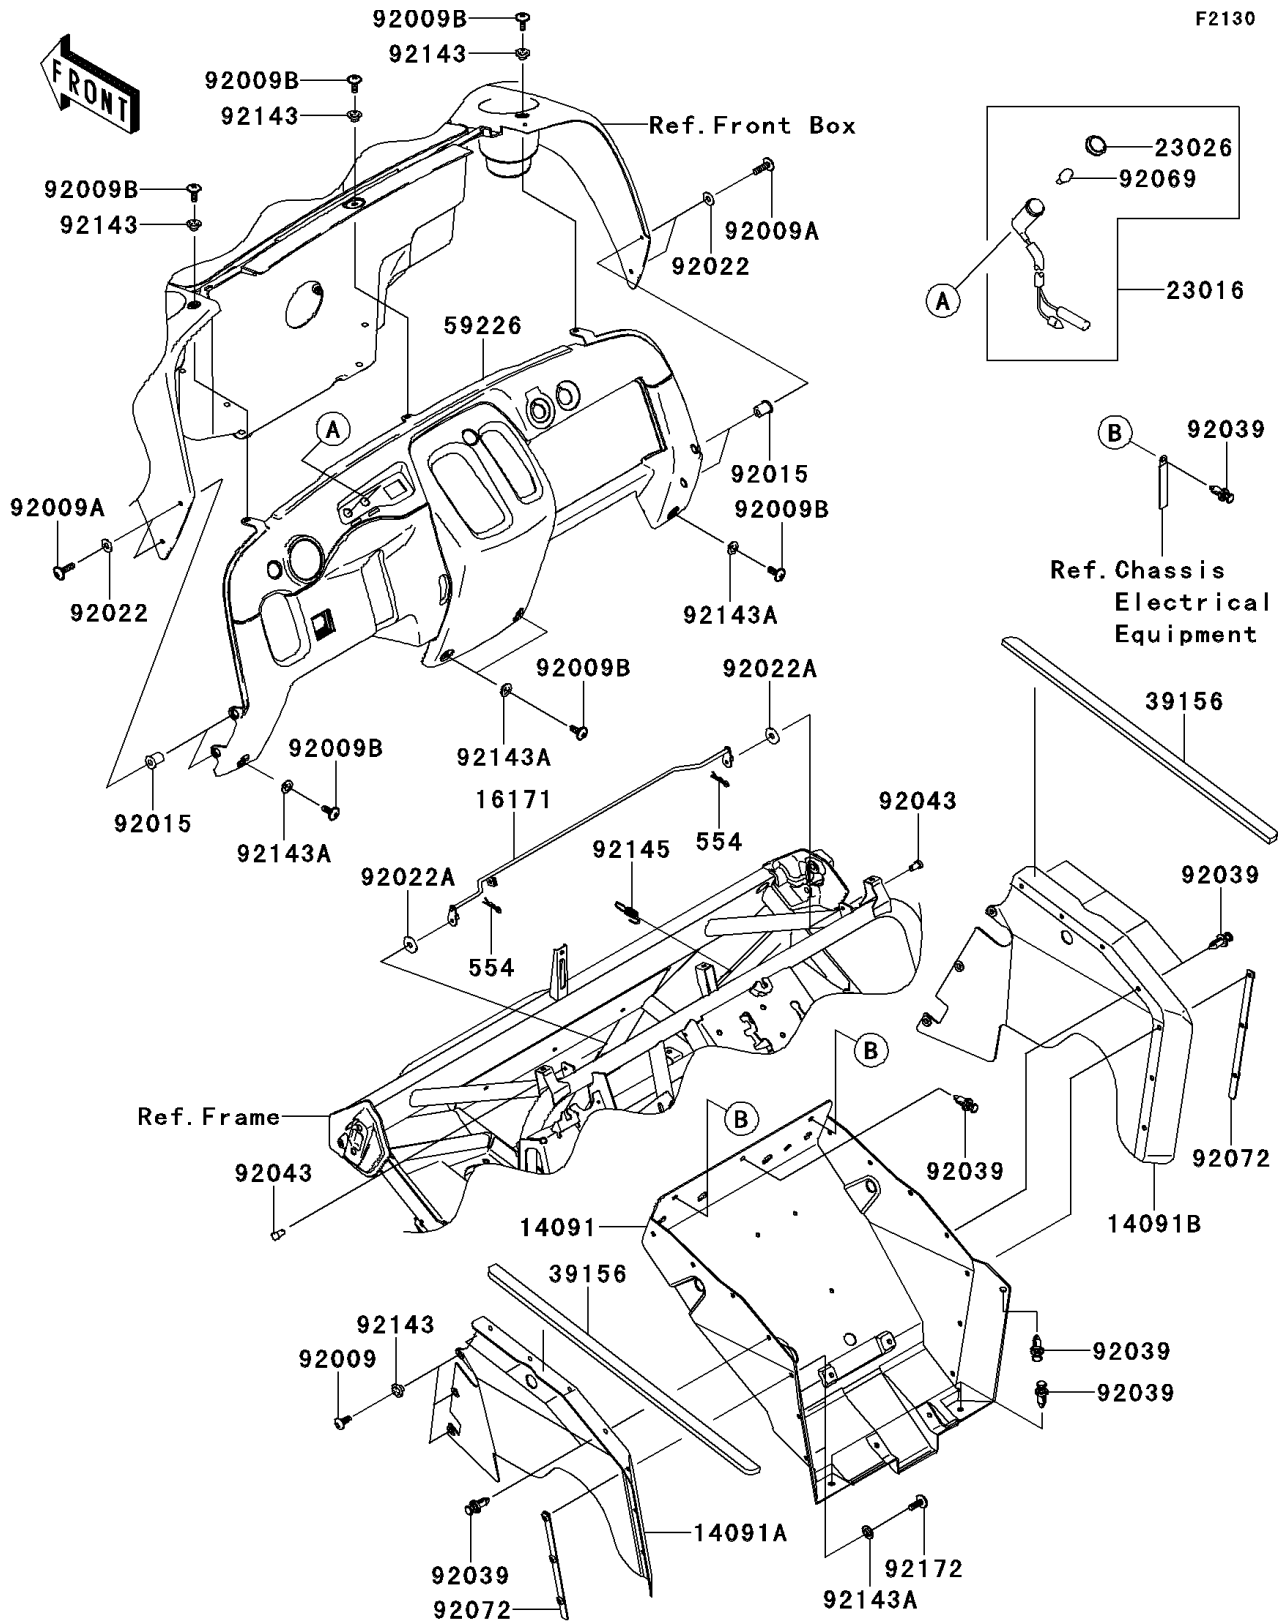

2014 MULE™ 610 4x4

PARTS DIAGRAM

Frame Fittings(Front)

2014 MULE™ 610 4x4

PARTS LIST

Frame Fittings(Front)

ITEM NAME	PART NUMBER	QUANTITY
COVER,FLOOR,CNT (Ref # 14091)	14091-0408	1
COVER,FLOOR,SIDE,LH (Ref # 14091A)	14091-0424	1
COVER,FLOOR,SIDE,RH (Ref # 14091B)	14091-0425	1
LINK,HOOD (Ref # 16171)	16171-7501	1
LAMP-ASSY,TEMP (Ref # 23016)	23016-1128	2
LENS,TEMP LAMP (Ref # 23026)	23026-1157	2
PAD (Ref # 39156)	39156-0071	2
PANEL-CONTROL,GRAY (Ref # 59226)	59226-0009-284	1
SCREW,TAPPING,6X16 (Ref # 92009)	92009-1166	6
SCREW,6X22,BLACK (Ref # 92009A)	92009-1256	4
SCREW,6X16 (Ref # 92009B)	92009-1621	7
NUT (Ref # 92015)	92015-1700	4
WASHER,6.5X16X1 (Ref # 92022)	92022-1143	4
WASHER,6.5X20X1.6,BLACK (Ref # 92022A)	92022-1346	2
RIVET (Ref # 92039)	92039-1229	15
PIN,6X9 (Ref # 92043)	92043-1626	2
BULB,12V 1.7W,T10 (Ref # 92069)	92069-1059	2
BAND (Ref # 92072)	92072-0042	2
COLLAR (Ref # 92143)	92143-1057	9
COLLAR (Ref # 92143A)	92143-1087	10
SPRING (Ref # 92145)	92145-0215	1
SCREW,6X18 (Ref # 92172)	92172-0002	6
PIN-SNAP (Ref # 554)	554DA0600	2