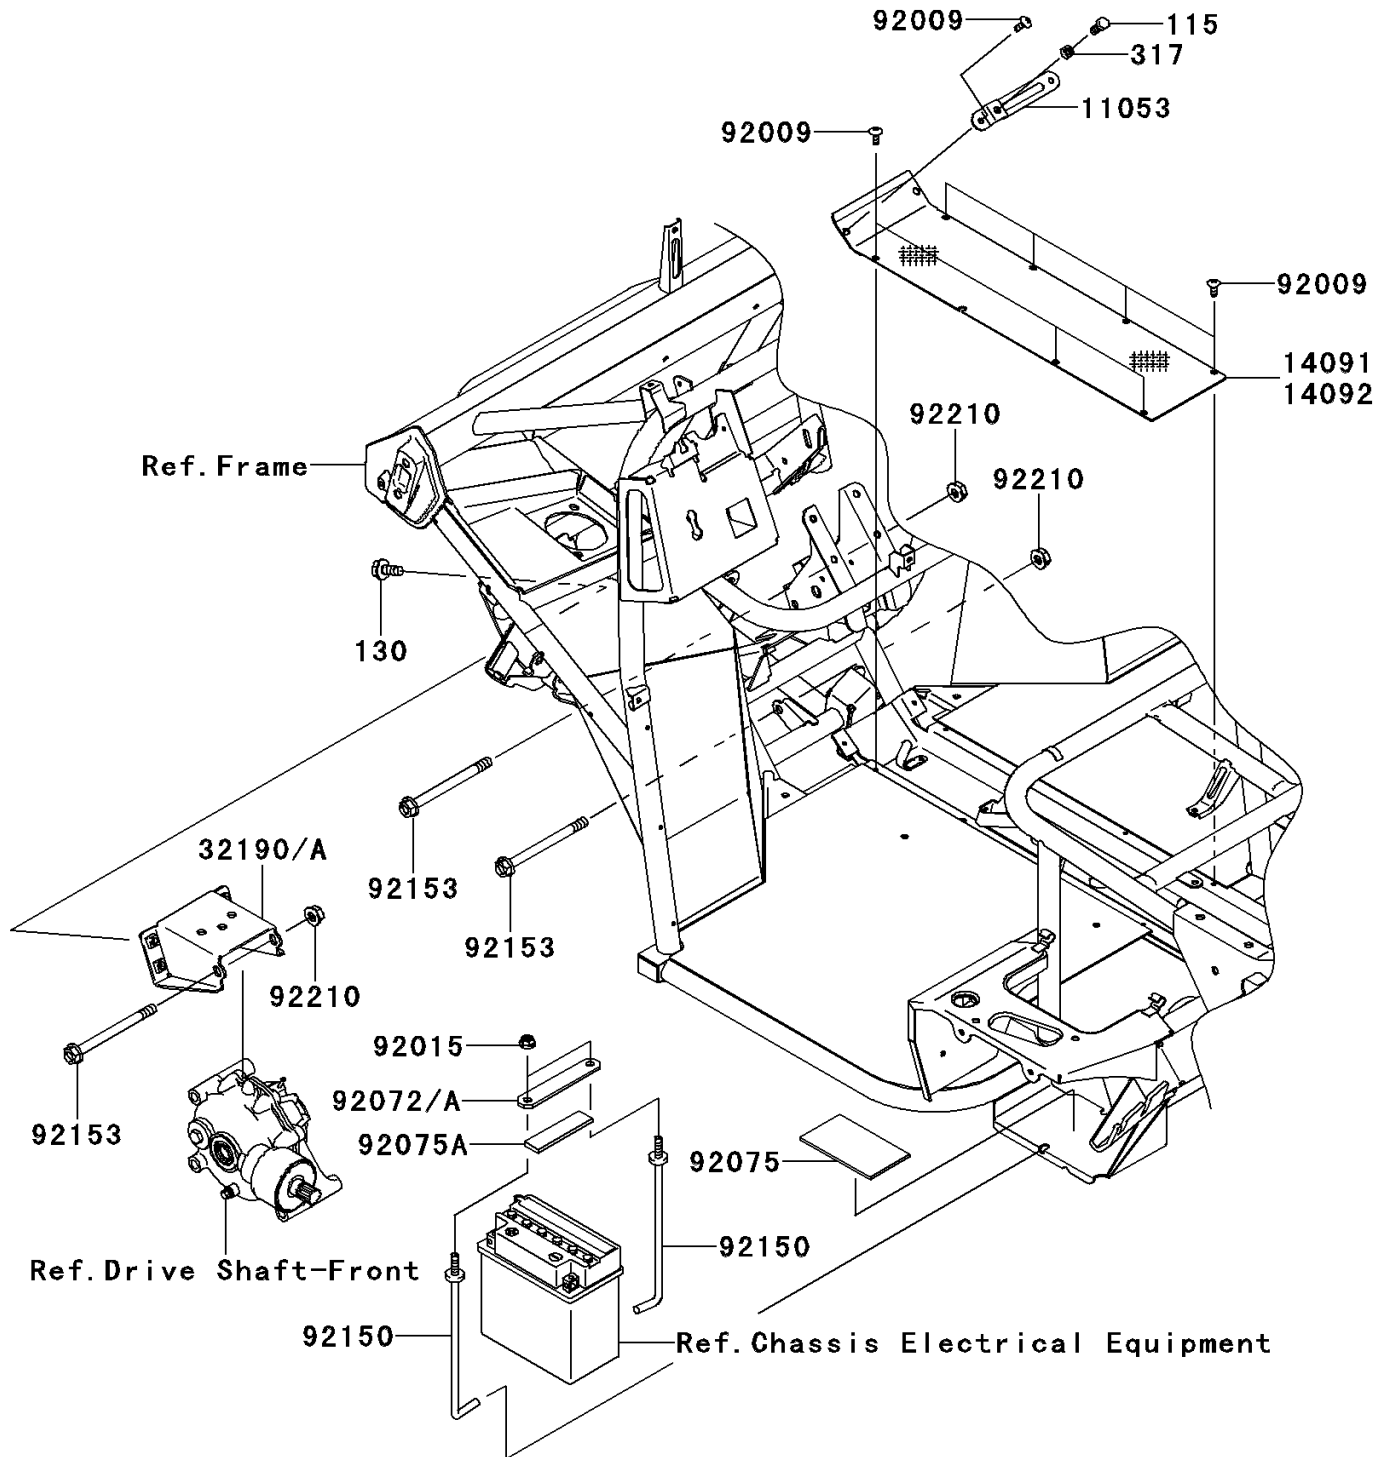

2012 MULE™ 610 4x4

PARTS DIAGRAM

Engine Mount

F2122

2012 MULE™ 610 4x4

PARTS LIST

Engine Mount

ITEM NAME

PART NUMBER

QUANTITY
