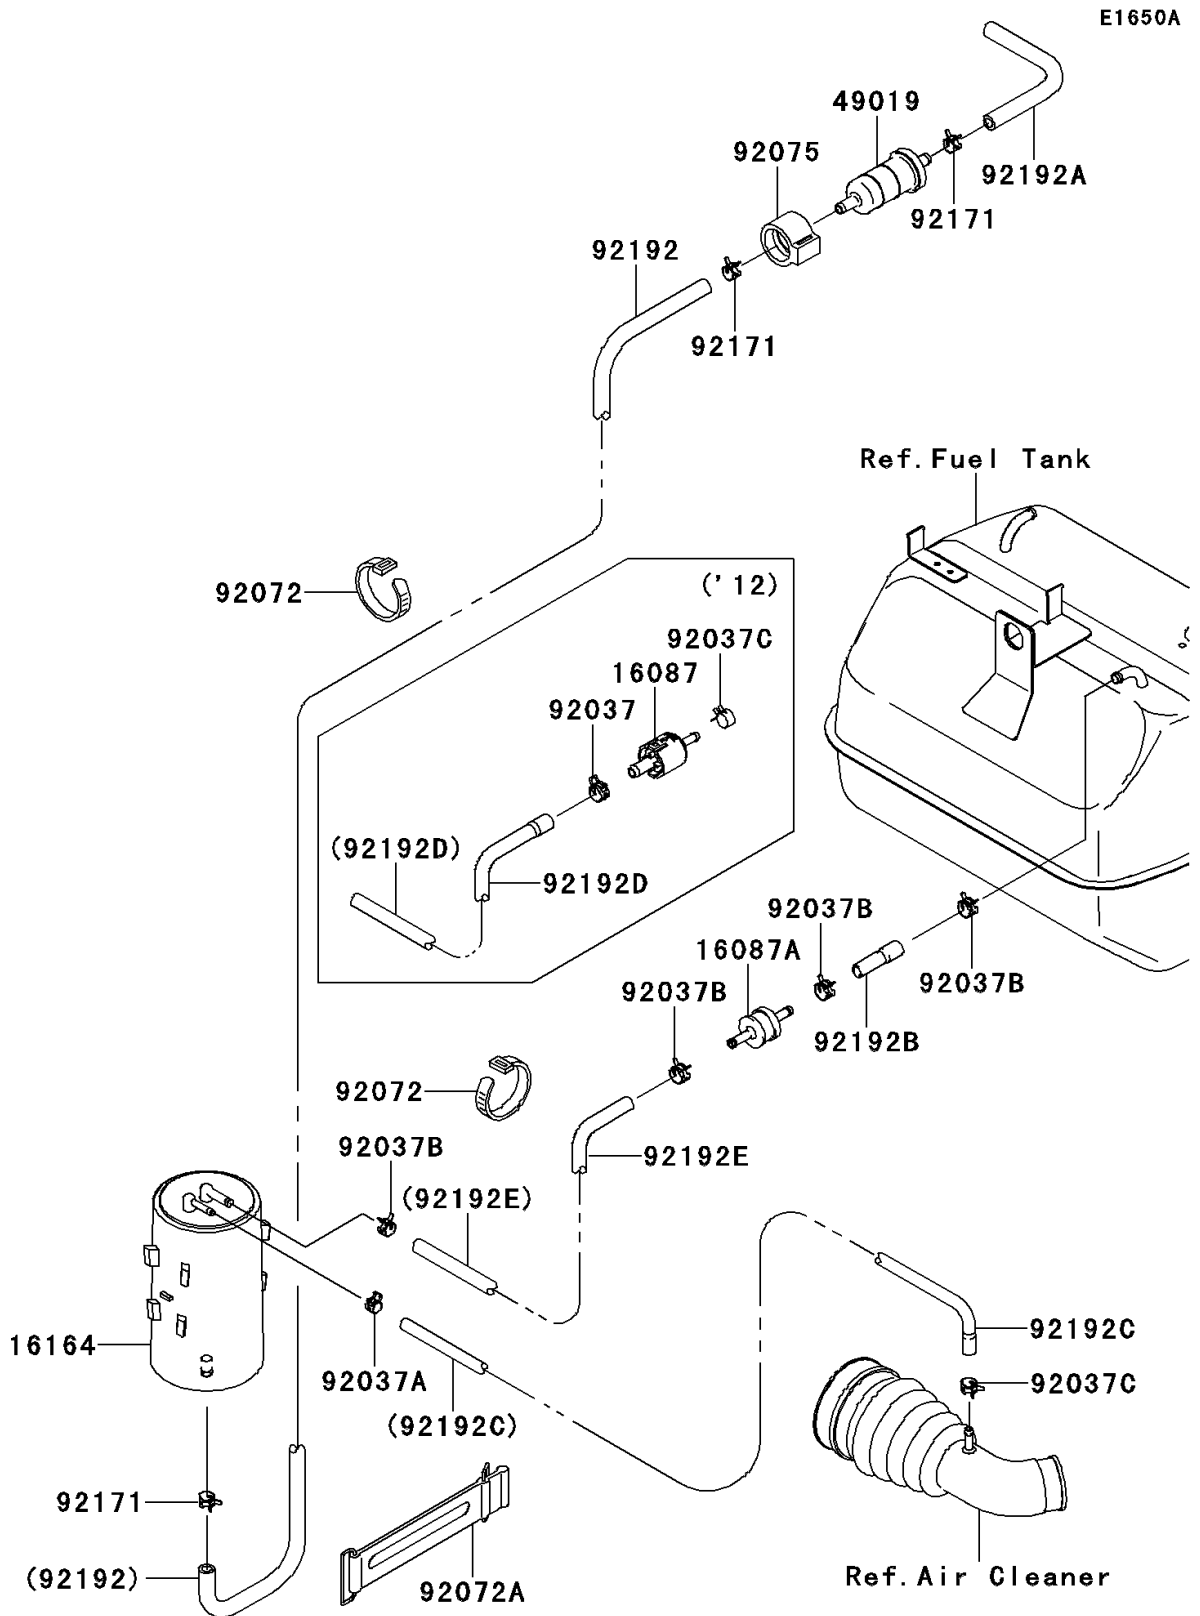

2013 MULE™ 610 4x4

PARTS DIAGRAM

Fuel Evaporative System(ACF-AFF)

2013 MULE™ 610 4x4

PARTS LIST

Fuel Evaporative System(ACF-AFF)

ITEM NAME	PART NUMBER	QUANTITY
VALVE-CHECK (Ref # 16087A)	16087-0703	1
CANISTER (Ref # 16164)	16164-0007	1
FILTER-FUEL (Ref # 49019)	49019-1055	1
CLAMP,TUBE (Ref # 92037A)	92037-1461	1
CLAMP,TUBE (Ref # 92037B)	92037-1505	4
CLAMP (Ref # 92037C)	92037-2113	1
BAND,L=186 (Ref # 92072)	92072-056	2
BAND,L=168 (Ref # 92072A)	92072-1306	1
DAMPER,FUEL FILTER (Ref # 92075)	92075-1853	1
CLAMP (Ref # 92171)	92171-0515	3
TUBE,CANISTER-FILTER (Ref # 92192)	92192-0592	1
TUBE,FILTER-AIR (Ref # 92192A)	92192-0609	1
TUBE,TANK-CHECK VALVE (Ref # 92192B)	92192-0769	1
TUBE,CANISTER-DUCT (Ref # 92192C)	92192-1027	1
TUBE,TANK-CANISTER (Ref # 92192E)	92192-1177	1