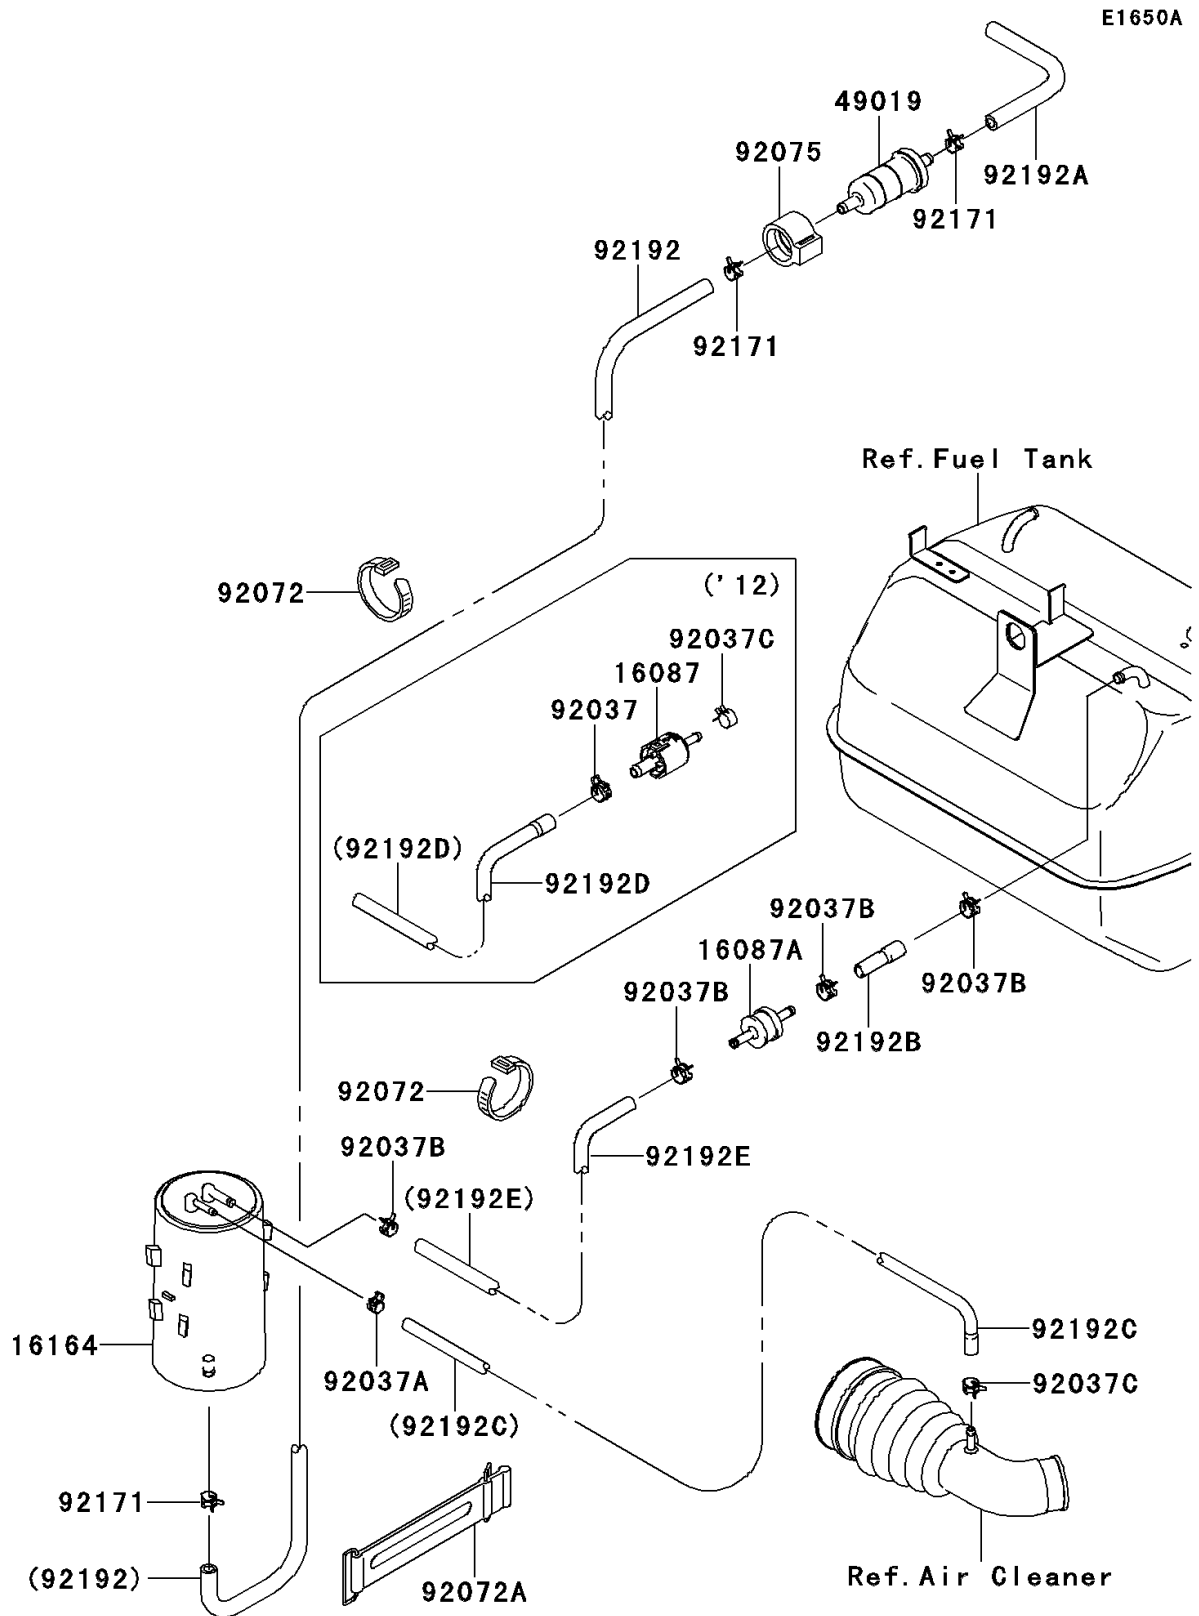

2012 MULE™ 610 4x4

PARTS DIAGRAM

Fuel Evaporative System(ACF-AFF)