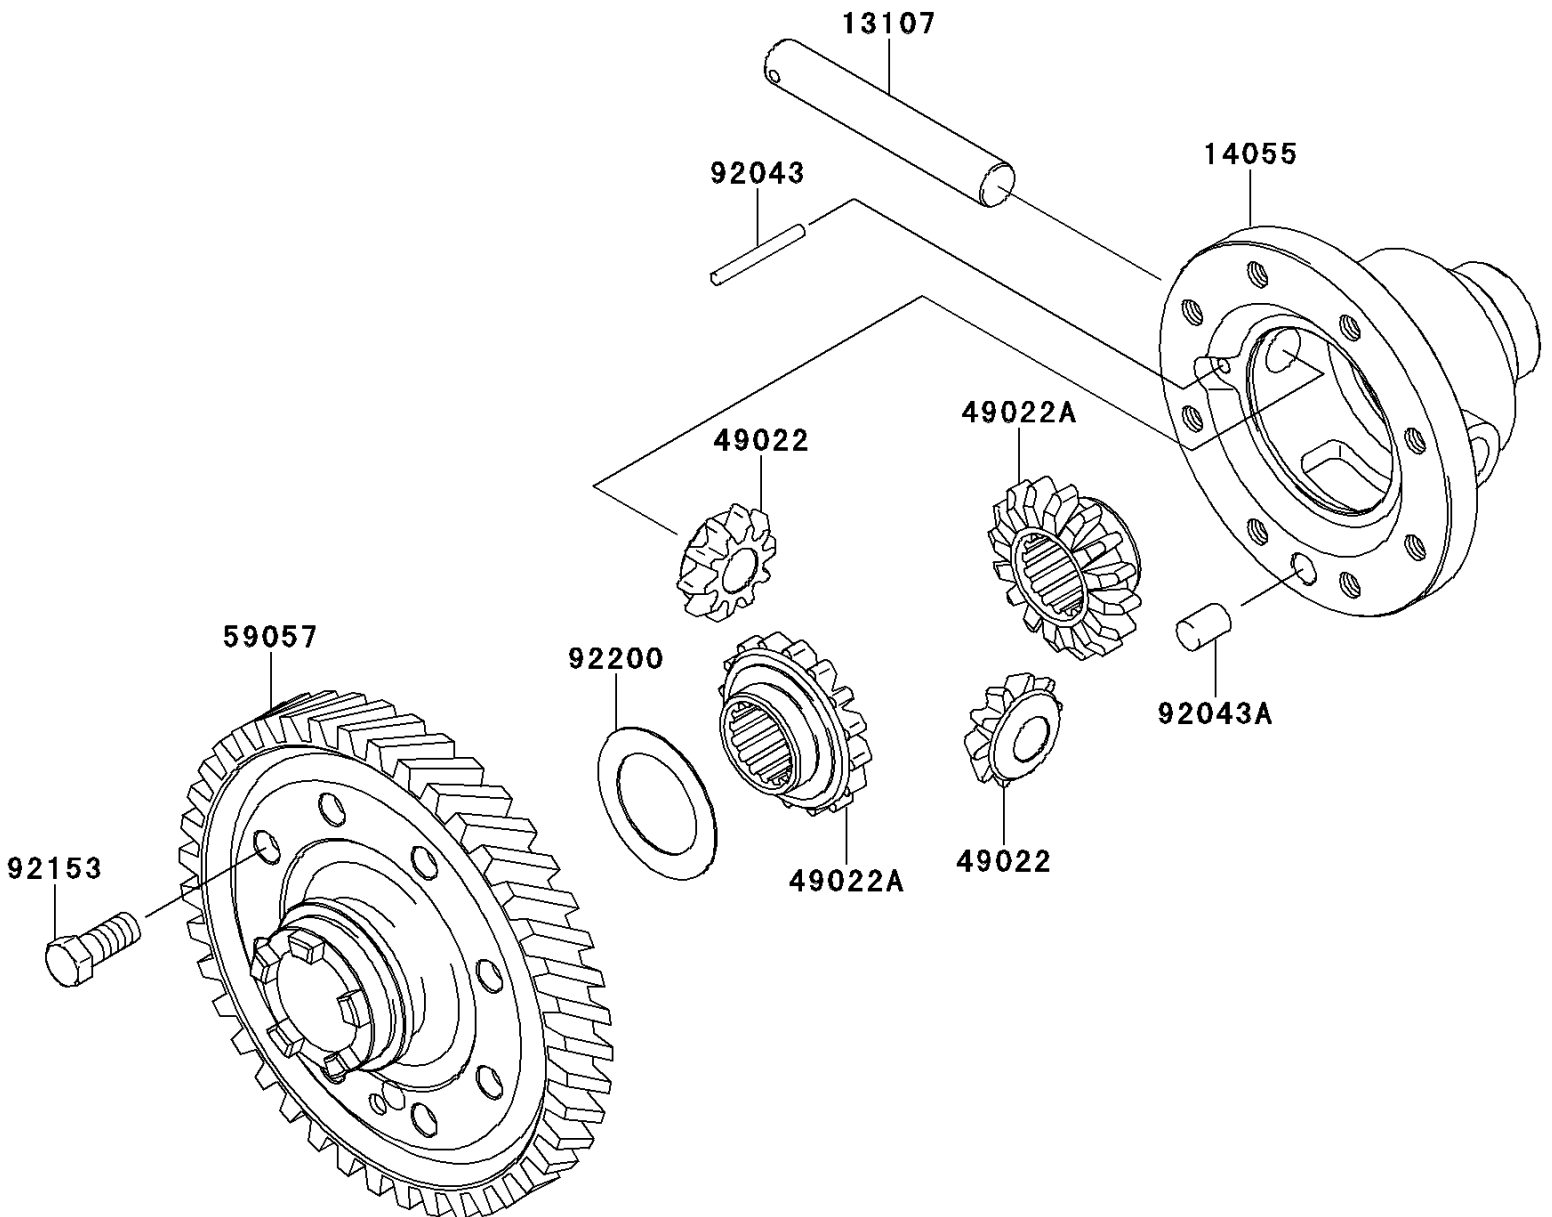

2013 MULE™ 610 4x4

PARTS DIAGRAM

Differential

E1451

2013 MULE™ 610 4x4

PARTS LIST

Differential

ITEM NAME	PART NUMBER	QUANTITY
SHAFT,DIFF-GEAR CASE (Ref # 13107)	13107-0042	1
CASE-GEAR,DIFF (Ref # 14055)	14055-0016	1
GEAR-BEVEL,10T (Ref # 49022)	49022-0572	2
GEAR-BEVEL,16T (Ref # 49022A)	49022-0573	2
GEAR-HELICAL,64T (Ref # 59057)	59057-0005	1
PIN,4X37.8 (Ref # 92043)	92043-0052	1
PIN,10X14 (Ref # 92043A)	92043-1506	1
BOLT,10X22 (Ref # 92153)	92153-0590	8
WASHER (Ref # 92200)	92200-1077	1