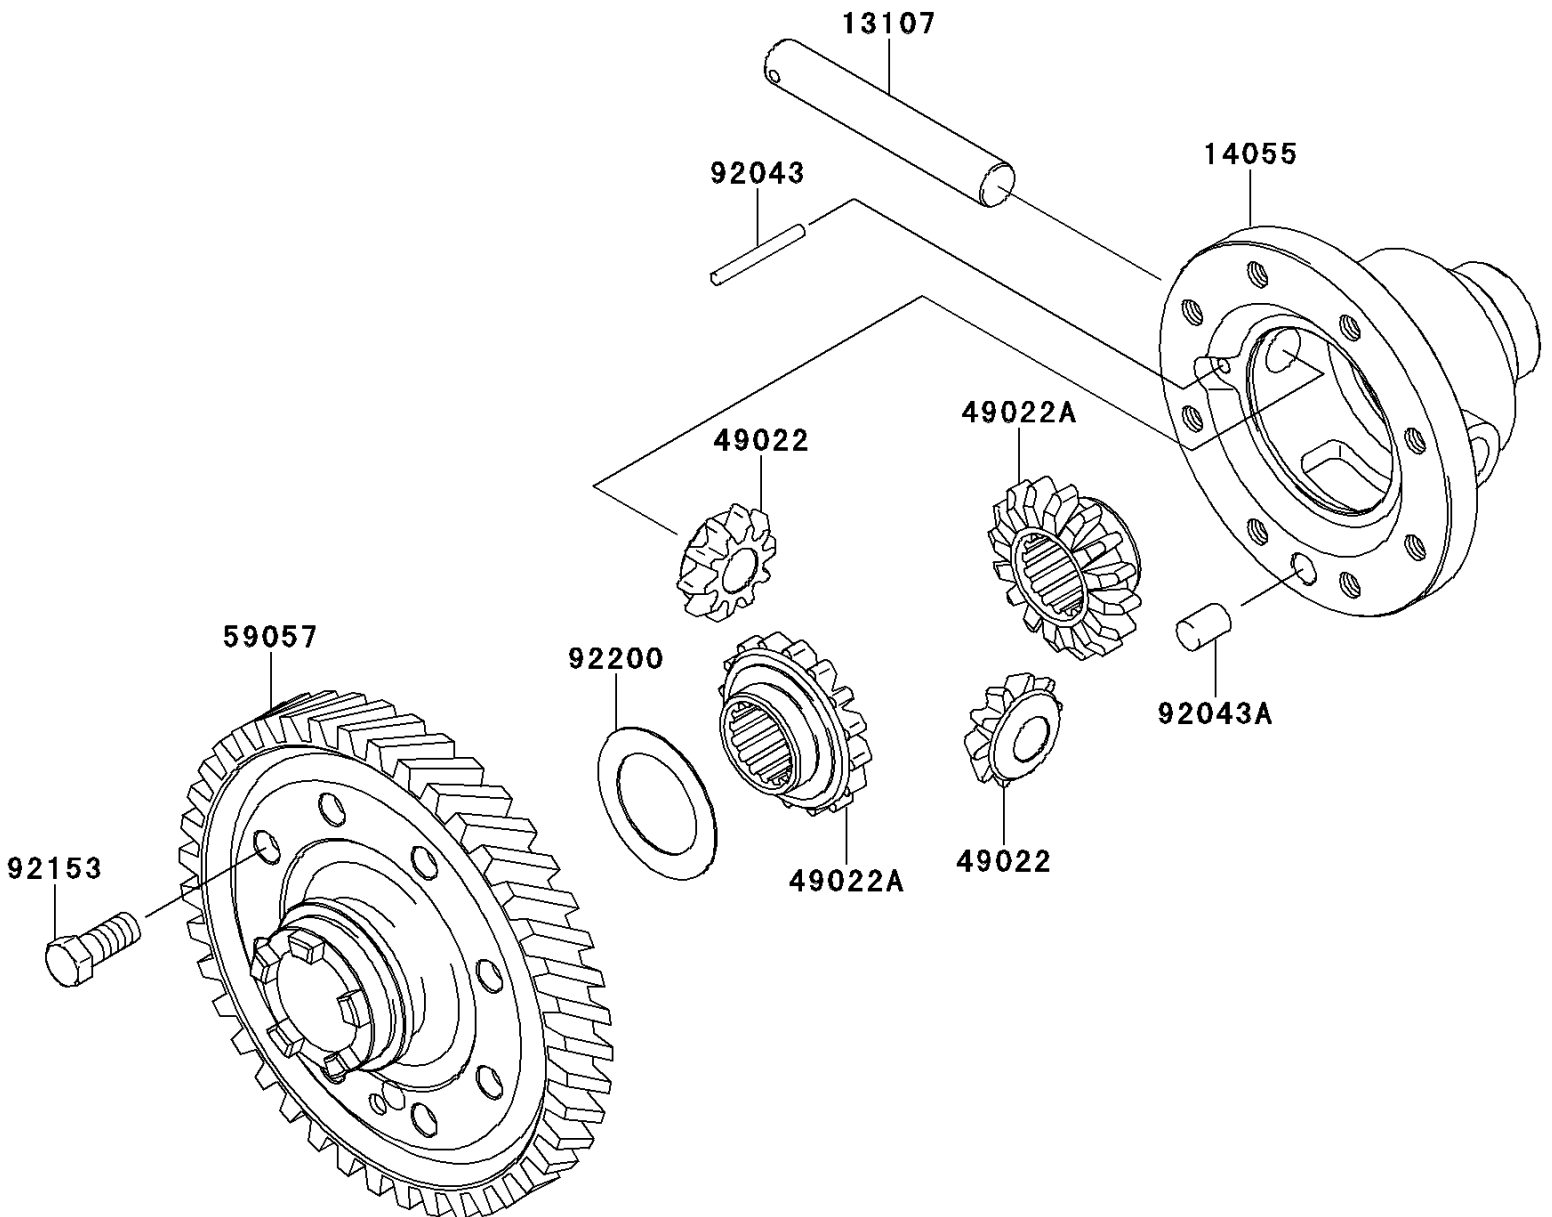

2012 MULE™ 610 4x4

PARTS DIAGRAM

Differential

E1451

2012 MULE™ 610 4x4

PARTS LIST

Differential

ITEM NAME	PART NUMBER	QUANTITY
SHAFT,DIFF-GEAR CASE (Ref # 13107)	13107-0042	1
CASE-GEAR,DIFF (Ref # 14055)	14055-0016	1
GEAR-BEVEL,10T (Ref # 49022)	49022-0572	2
GEAR-BEVEL,16T (Ref # 49022A)	49022-0573	2
GEAR-HELICAL,64T (Ref # 59057)	59057-0005	1
PIN,4X37.8 (Ref # 92043)	92043-0052	1
PIN,10X14 (Ref # 92043A)	92043-1506	1
BOLT,10X22 (Ref # 92153)	92153-0590	8
WASHER (Ref # 92200)	92200-1077	1