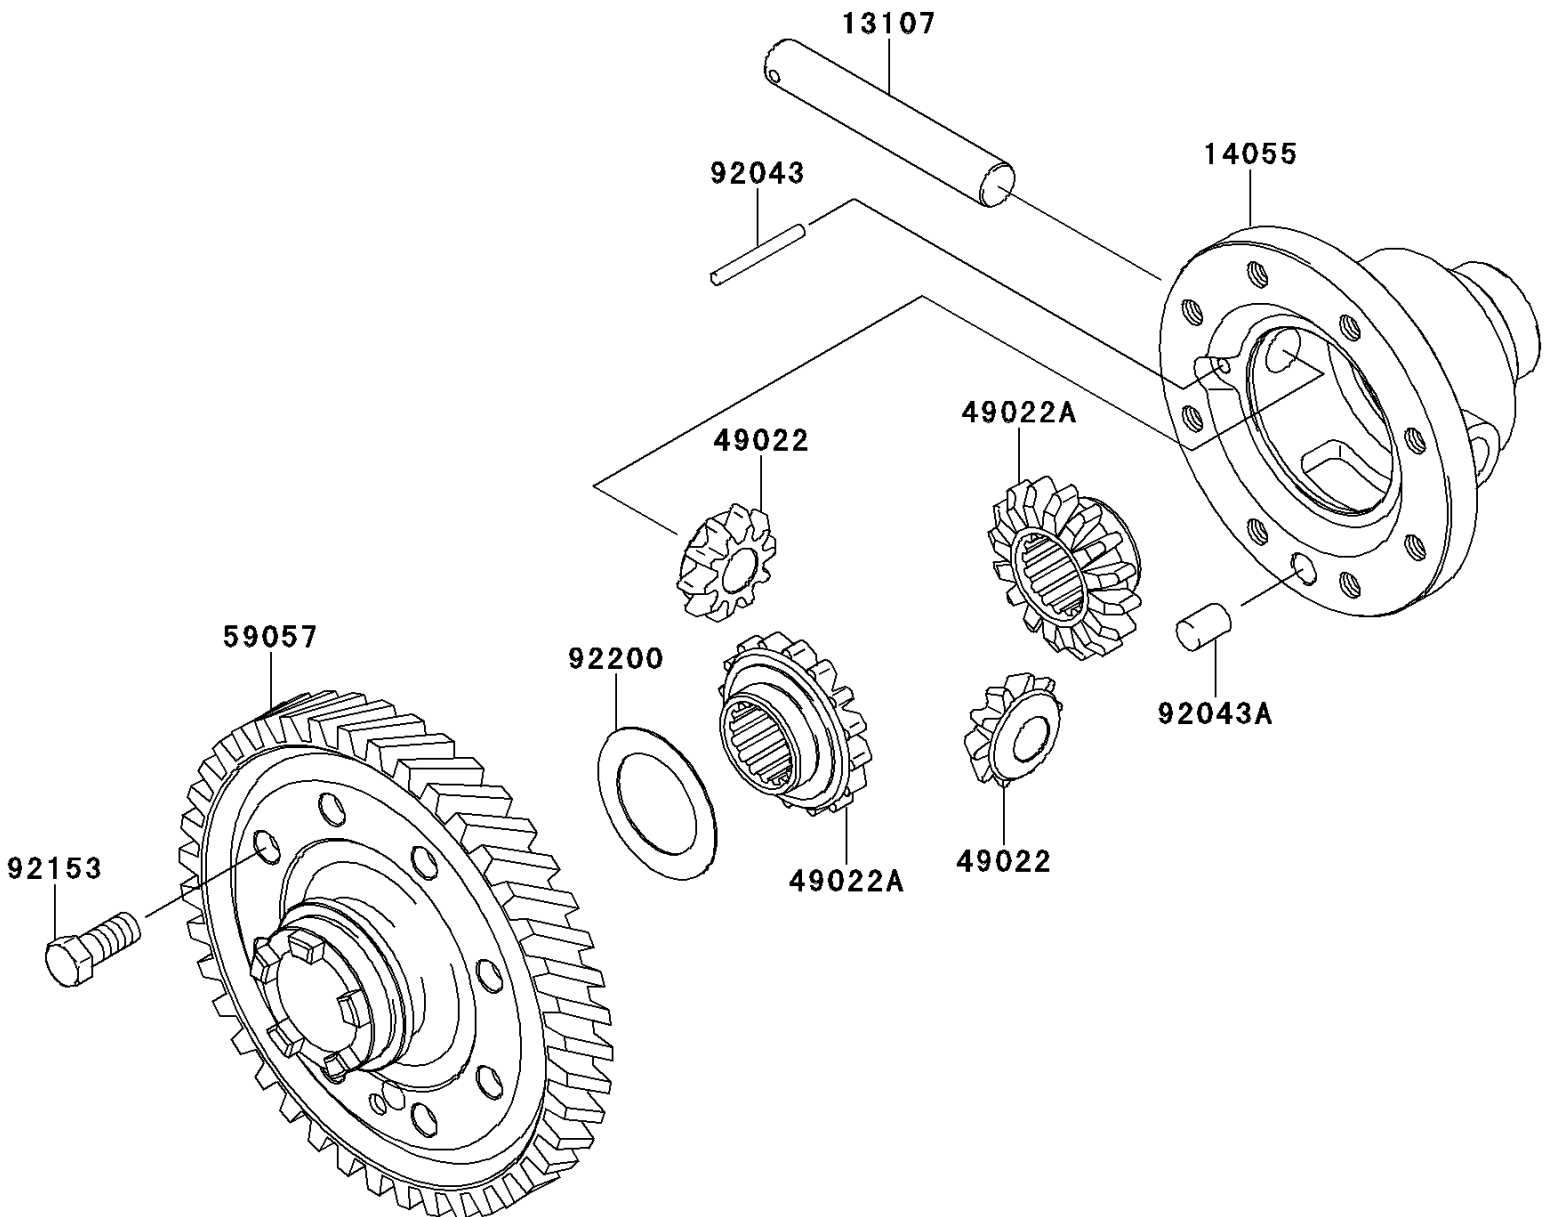

2012 MULE™ 610 4x4

PARTS DIAGRAM

Differential

E1451

2012 MULE™ 610 4x4

PARTS LIST

Differential

ITEM NAME

PART NUMBER

QUANTITY
