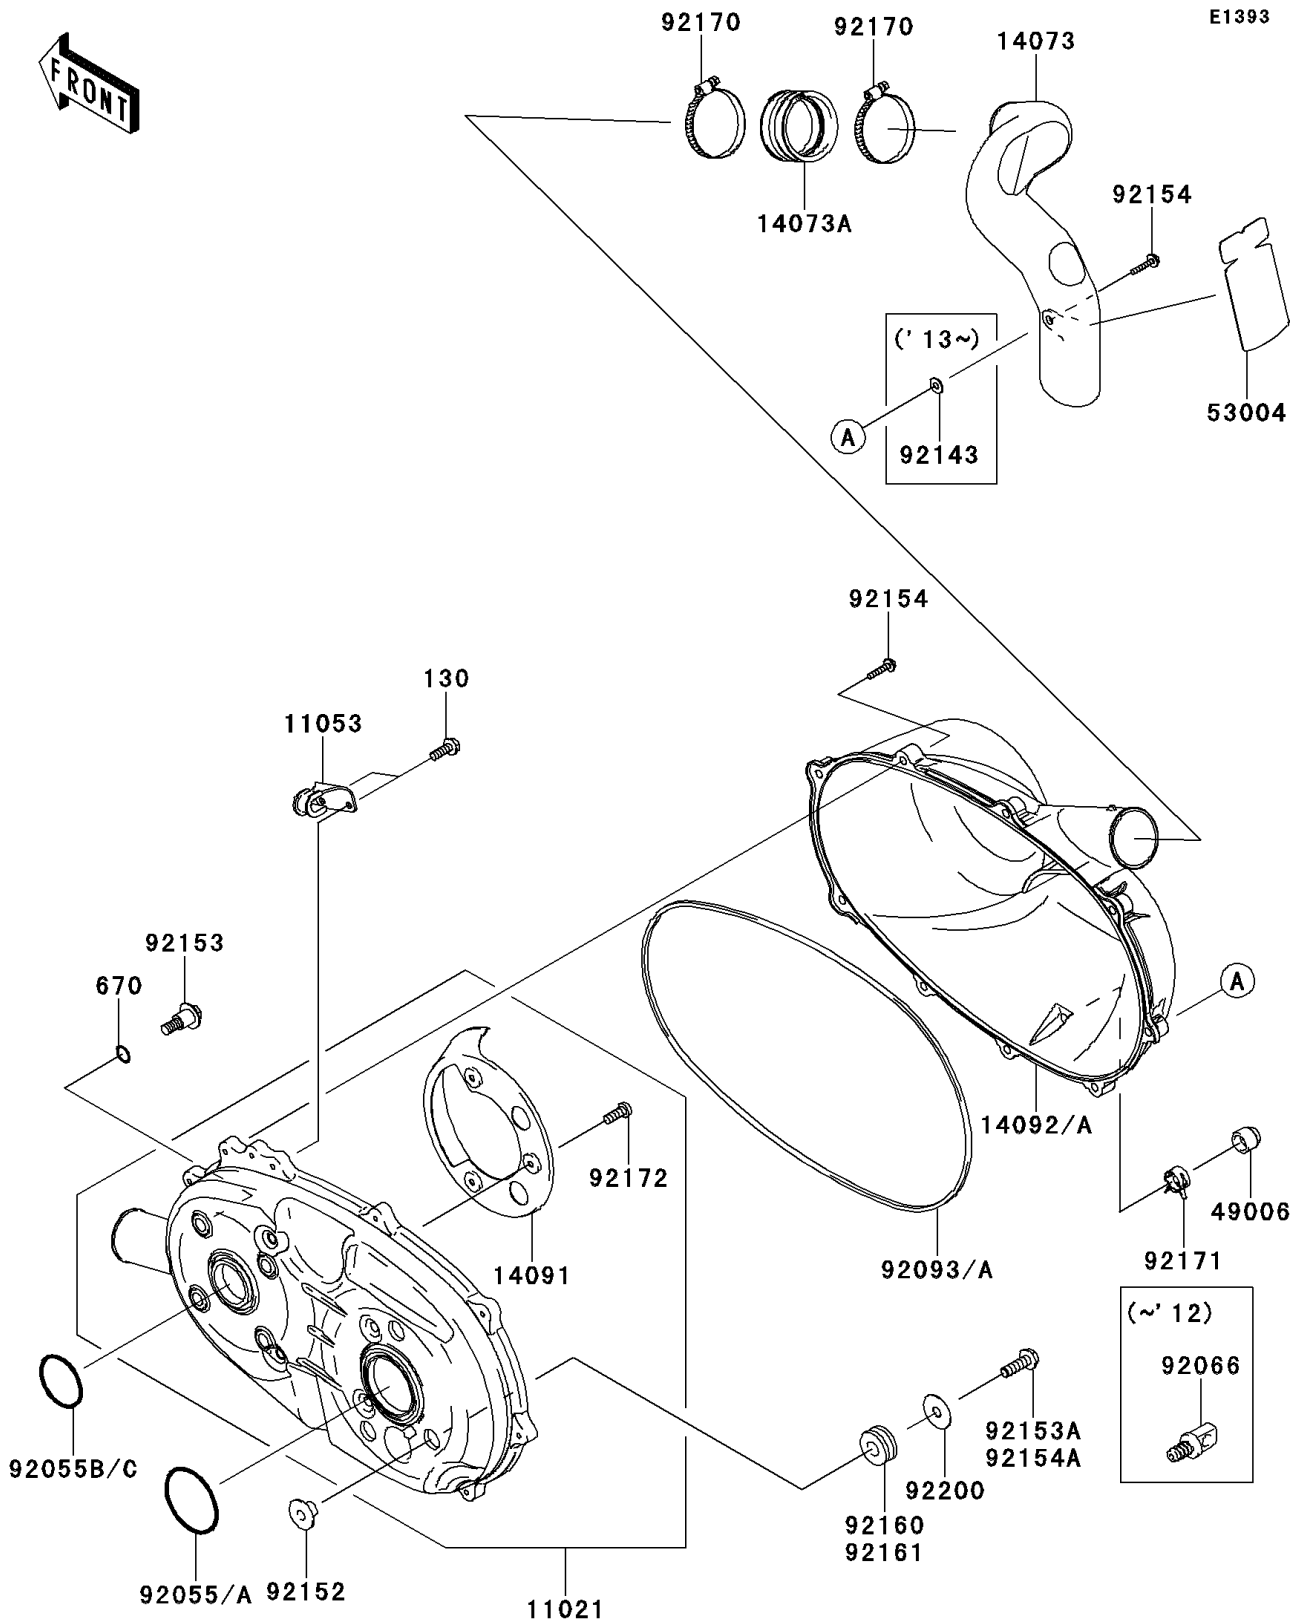

2011 MULE™ 610 4x4

PARTS DIAGRAM

Converter Cover

2011 MULE™ 610 4x4

PARTS LIST

Converter Cover

ITEM NAME	PART NUMBER	QUANTITY
CASE-ASSY,BELT CONVERTER (Ref # 11021)	11021-0023	1
BRACKET (Ref # 11053)	11053-1483	1
DUCT,EXHAUST (Ref # 14073)	14073-0287	1
DUCT,JOINT (Ref # 14073A)	14073-1775	1
COVER (Ref # 14091)	14091-0391	1
COVER,BELT CONVERTER (Ref # 14092)	14092-0125	1
MAT (Ref # 53004)	53004-0051	1
RING-O,64X4 (Ref # 92055)	92055-0048	1
RING-O,50X4 (Ref # 92055C)	92055-1501	1
PLUG,DRAIN,11X19 (Ref # 92066)	92066-1580	1
SEAL (Ref # 92093)	92093-0179	1
COLLAR (Ref # 92152)	92152-0894	3
BOLT,8X26.5 (Ref # 92153)	92153-0594	4
BOLT,FLANGED,8X25 (Ref # 92153A)	92153-0953	3
BOLT,6X35 (Ref # 92154)	92154-0342	9
DAMPER (Ref # 92160)	92160-1012	3
CLAMP (Ref # 92170)	92170-1764	2
SCREW,5X14 (Ref # 92172)	92172-0166	3
WASHER,8.5X29X0.8 (Ref # 92200)	92200-0574	3
BOLT-FLANGED,6X18 (Ref # 130)	130BB0618	2
O RING,12MM (Ref # 670)	670D2012	4