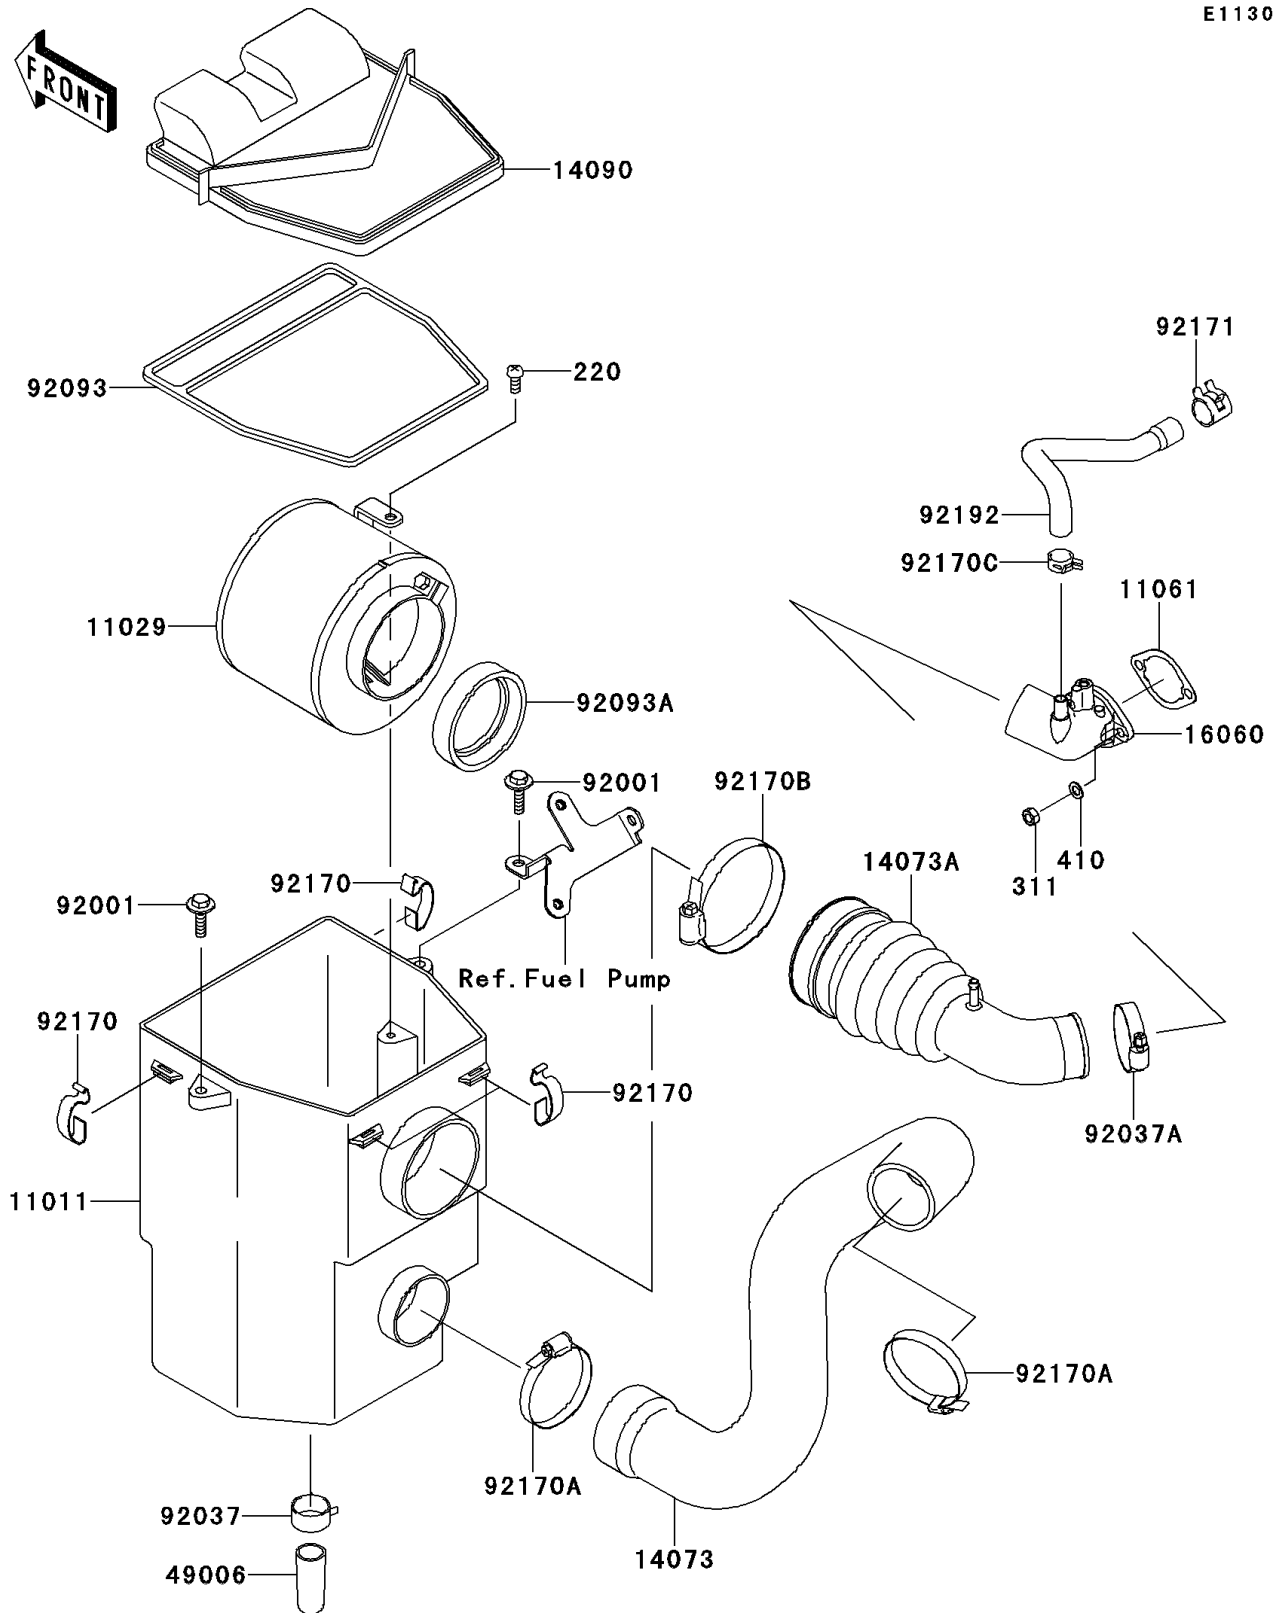

## PARTS DIAGRAM

### Air Cleaner

E1130

## PARTS LIST

### Air Cleaner

ITEM NAME	PART NUMBER	QUANTITY
CASE-AIR FILTER (Ref # 11011)	11011-1367	1
ELEMENT-ASSY-AIR FILTER (Ref # 11029)	11029-1004	1
GASKET (Ref # 11061)	11061-7026	1
DUCT,FRAME-AIR FILTER (Ref # 14073)	14073-0072	1
DUCT,AIR FILTER-IN.PIPE (Ref # 14073A)	14073-0193	1
COVER,AIR FILTER (Ref # 14090)	14090-1106	1
PIPE-INTAKE (Ref # 16060)	16060-2224	1
BOOT (Ref # 49006)	49006-1351	1
BOLT,6X25,W/WASHER (Ref # 92001)	92001-1140	2
CLAMP,HOSE CLIP (Ref # 92037)	92037-1460	1
CLAMP (Ref # 92037A)	92037-506	1
SEAL,AIR FILTER (Ref # 92093)	92093-1241	1
SEAL,DUST (Ref # 92093A)	92093-1322	1
CLAMP,AIR FILTER (Ref # 92170)	92170-1211	4
CLAMP (Ref # 92170A)	92170-1674	2
CLAMP (Ref # 92170B)	92170-1679	1
CLAMP (Ref # 92170C)	92170-7003	1
CLAMP (Ref # 92171)	92171-7013	1
TUBE,BREATHER (Ref # 92192)	92192-2207	1
SCREW-PAN-CROS,6X14 (Ref # 220)	220AA0614	1
NUT-HEX,6MM (Ref # 311)	311AA0600	2
WASHER-PLAIN-SMALL (Ref # 410)	410AA0600	2