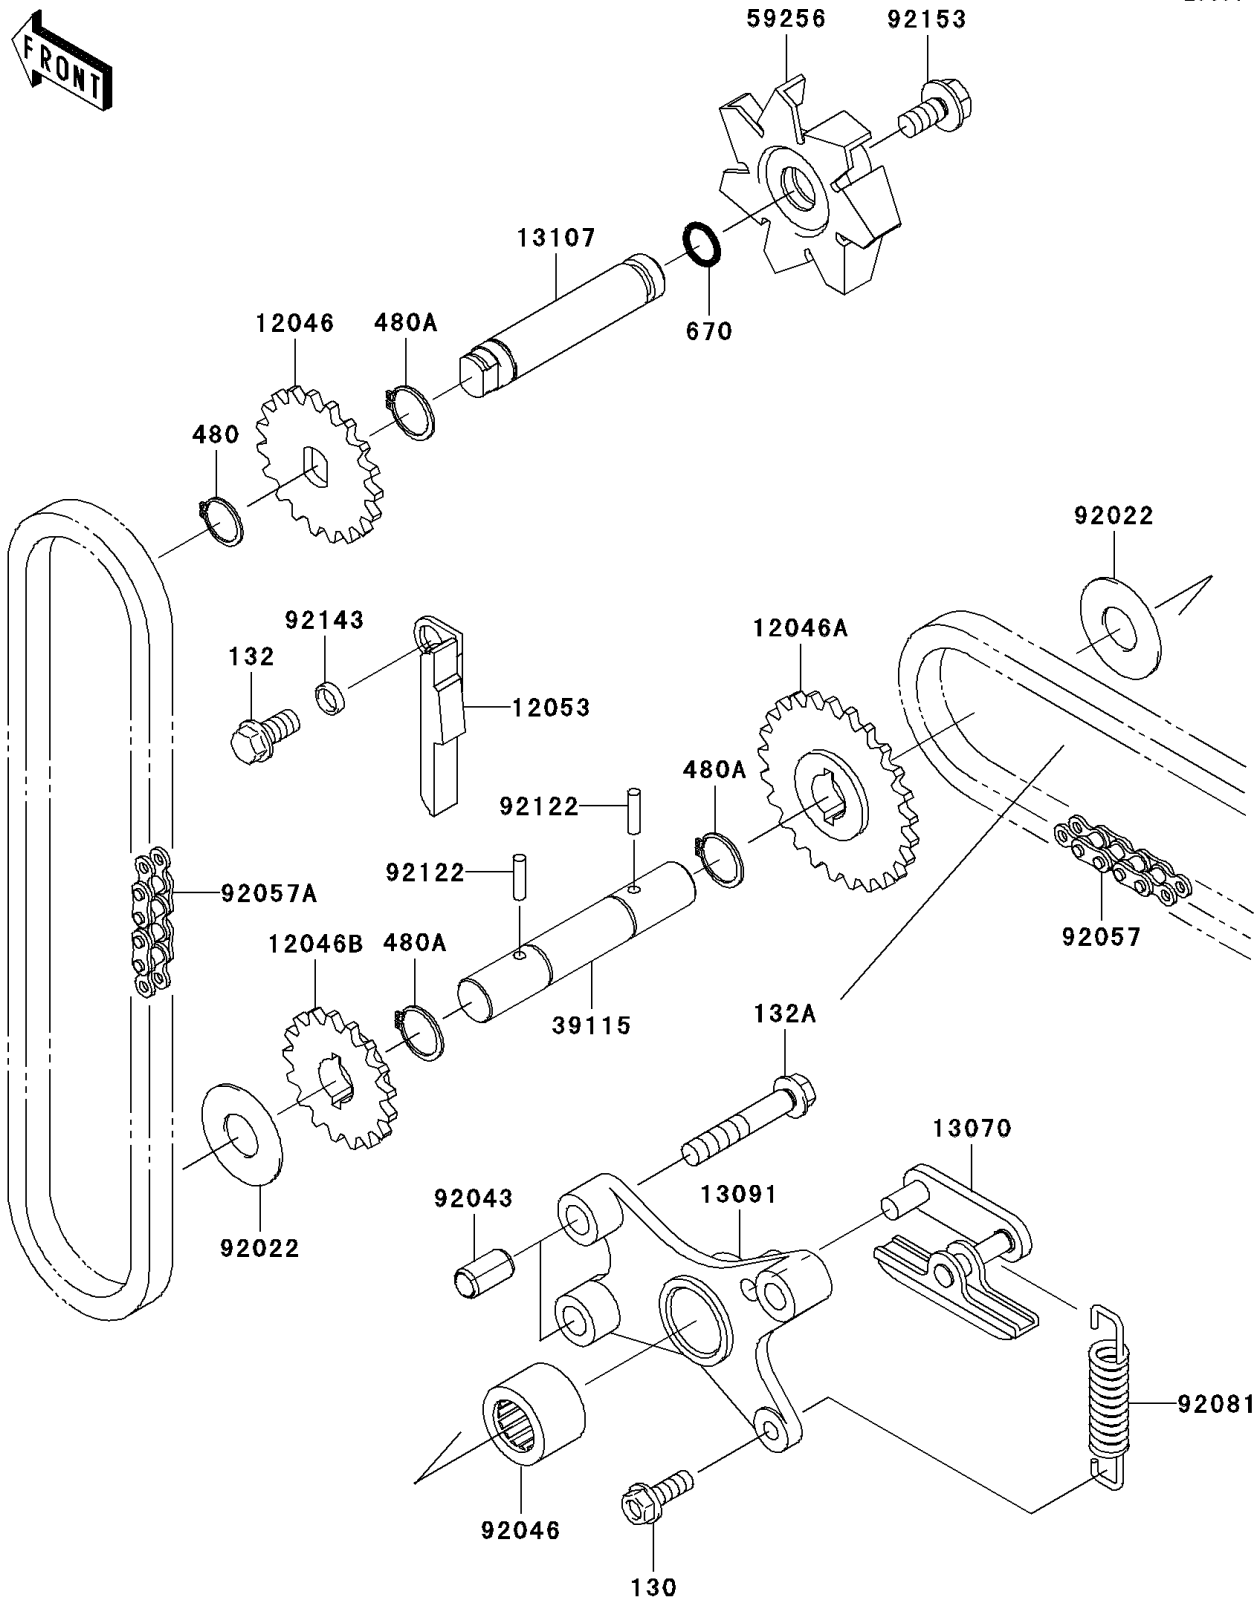

2008 Vulcan® 1600 Classic

PARTS DIAGRAM

Water Pump

E3031

2008 Vulcan® 1600 Classic

PARTS LIST

Water Pump

ITEM NAME

PART NUMBER

QUANTITY
