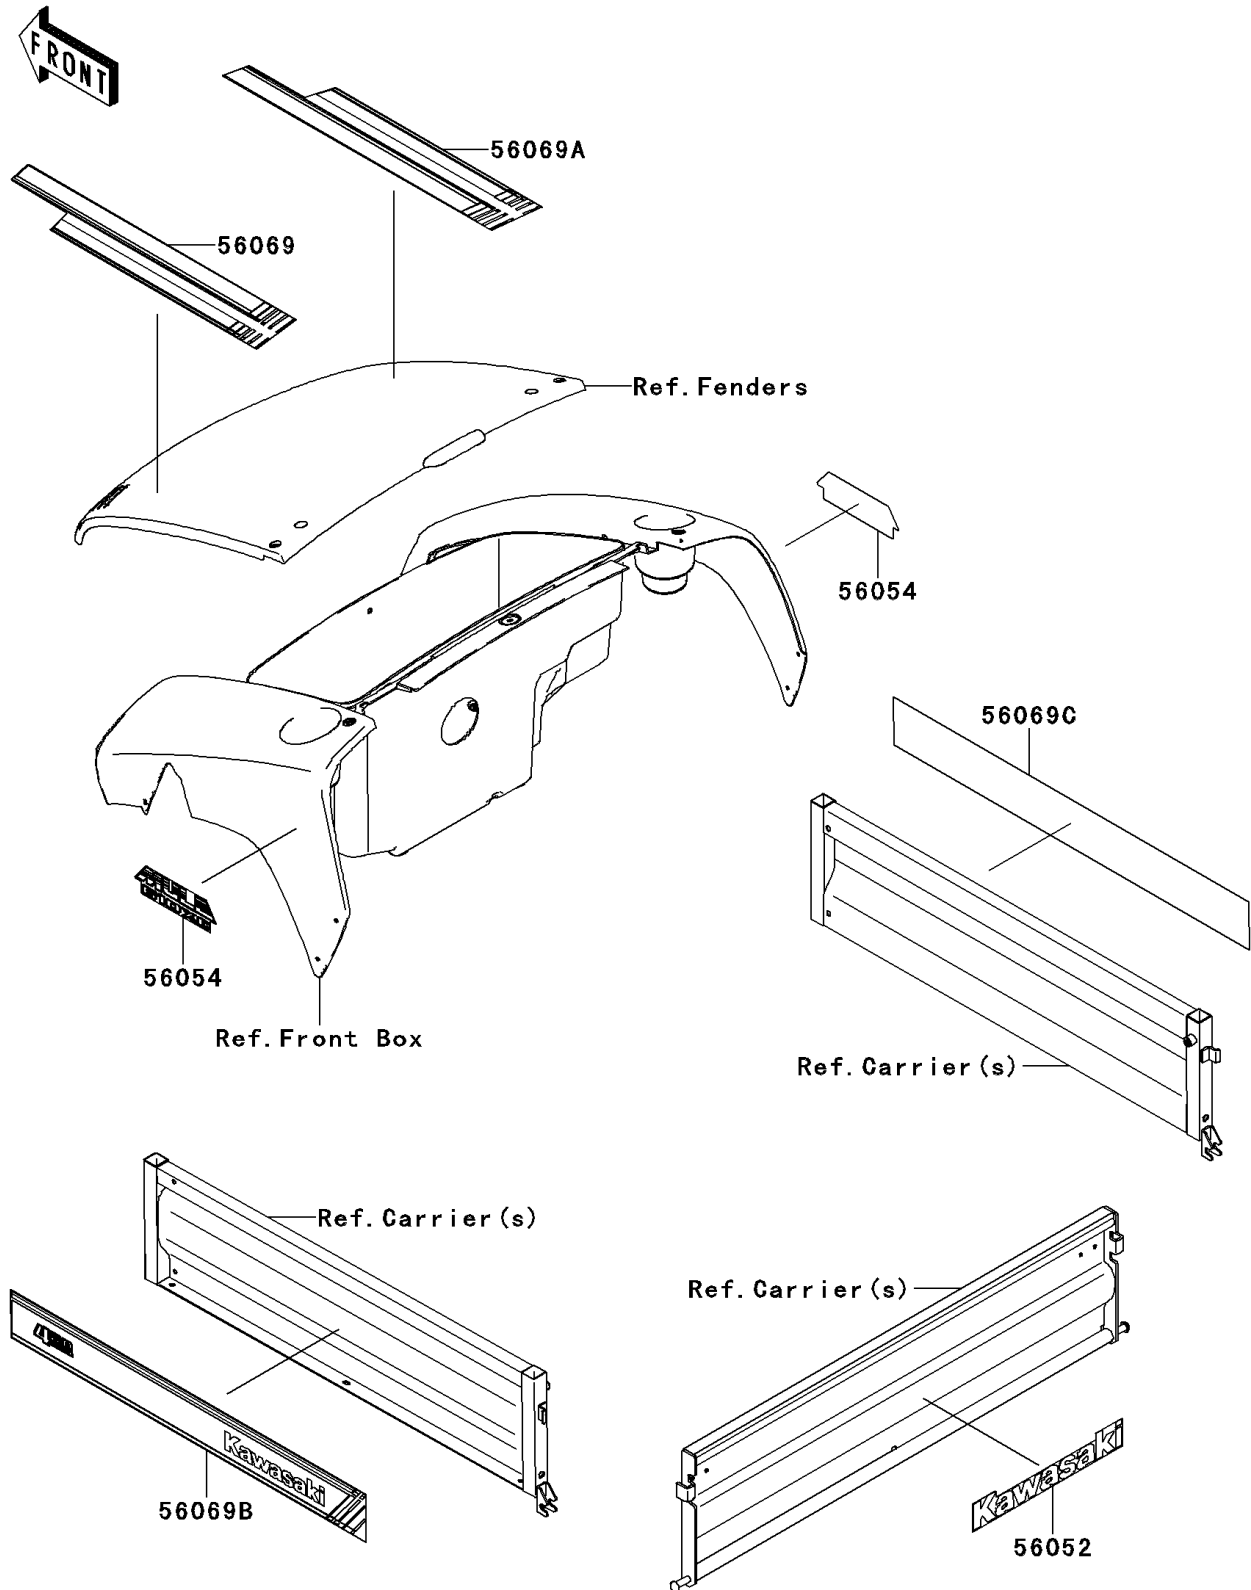

2012 MULE™ 610 4x4 XC

PARTS DIAGRAM

Decals(Black)(DCF)

F2861B

2012 MULE™ 610 4x4 XC

PARTS LIST

Decals(Black)(DCF)

ITEM NAME

PART NUMBER

QUANTITY
