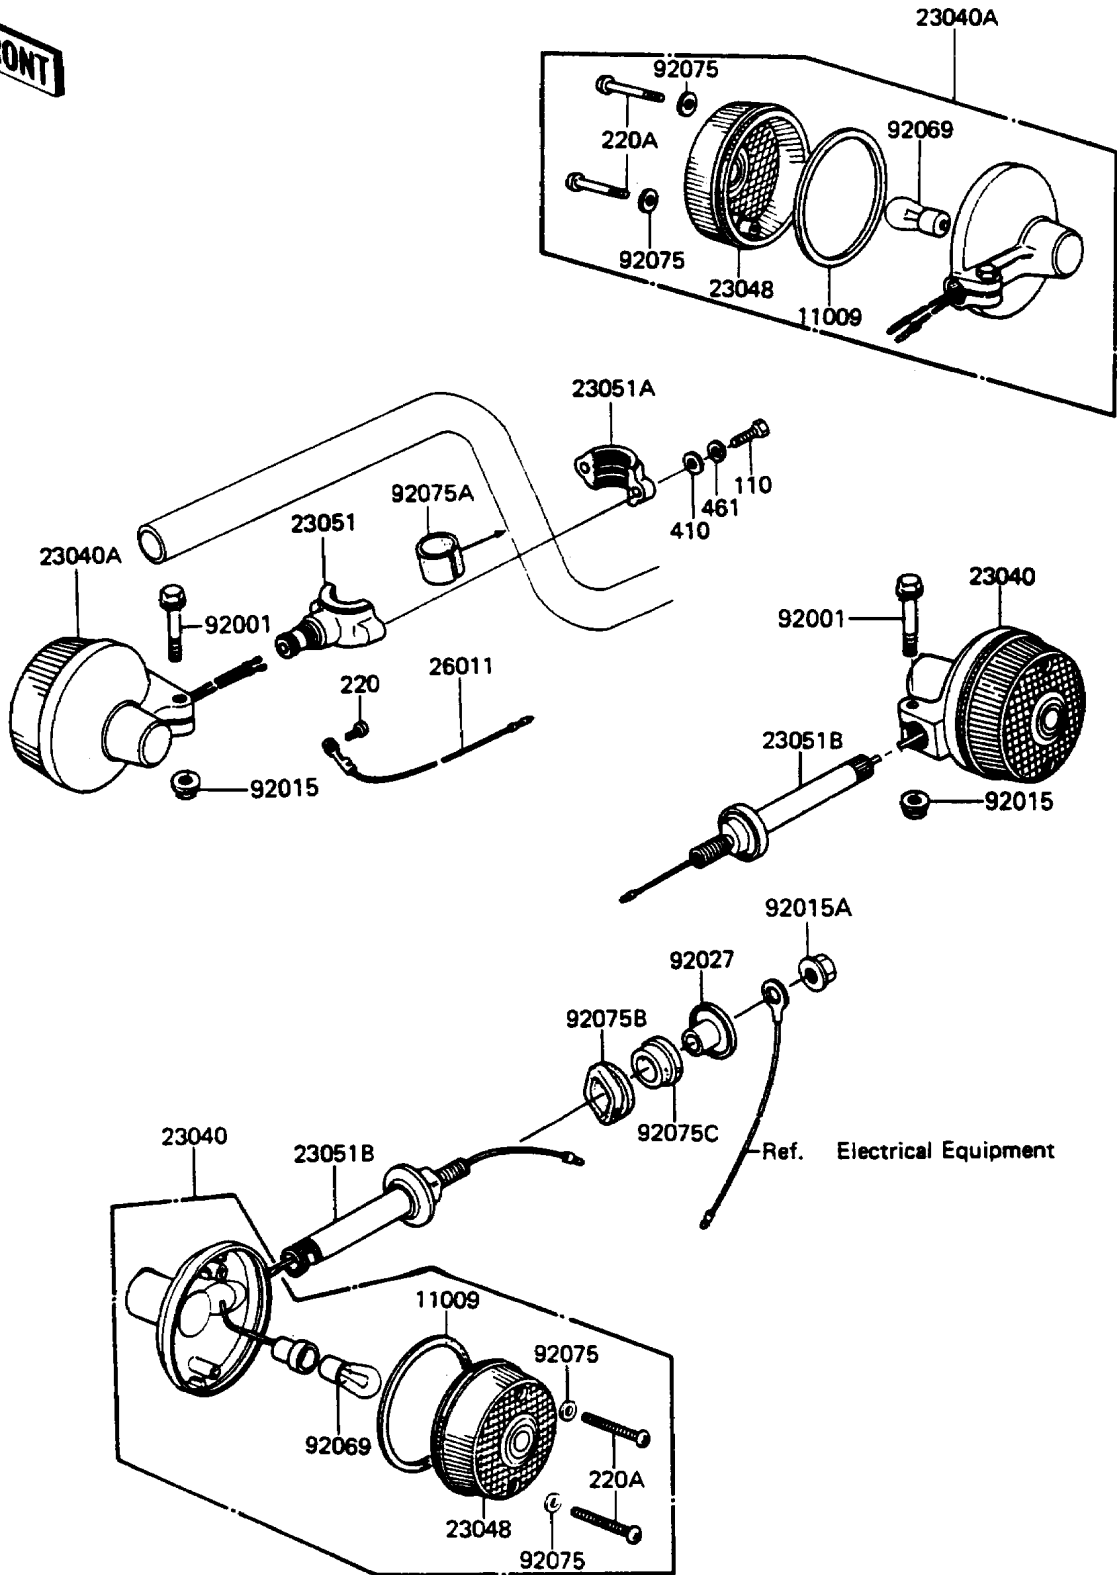

1988 LTD

PARTS DIAGRAM

Turn Signals

F2730-0028

1988 LTD

PARTS LIST

Turn Signals

ITEM NAME

PART NUMBER

QUANTITY
