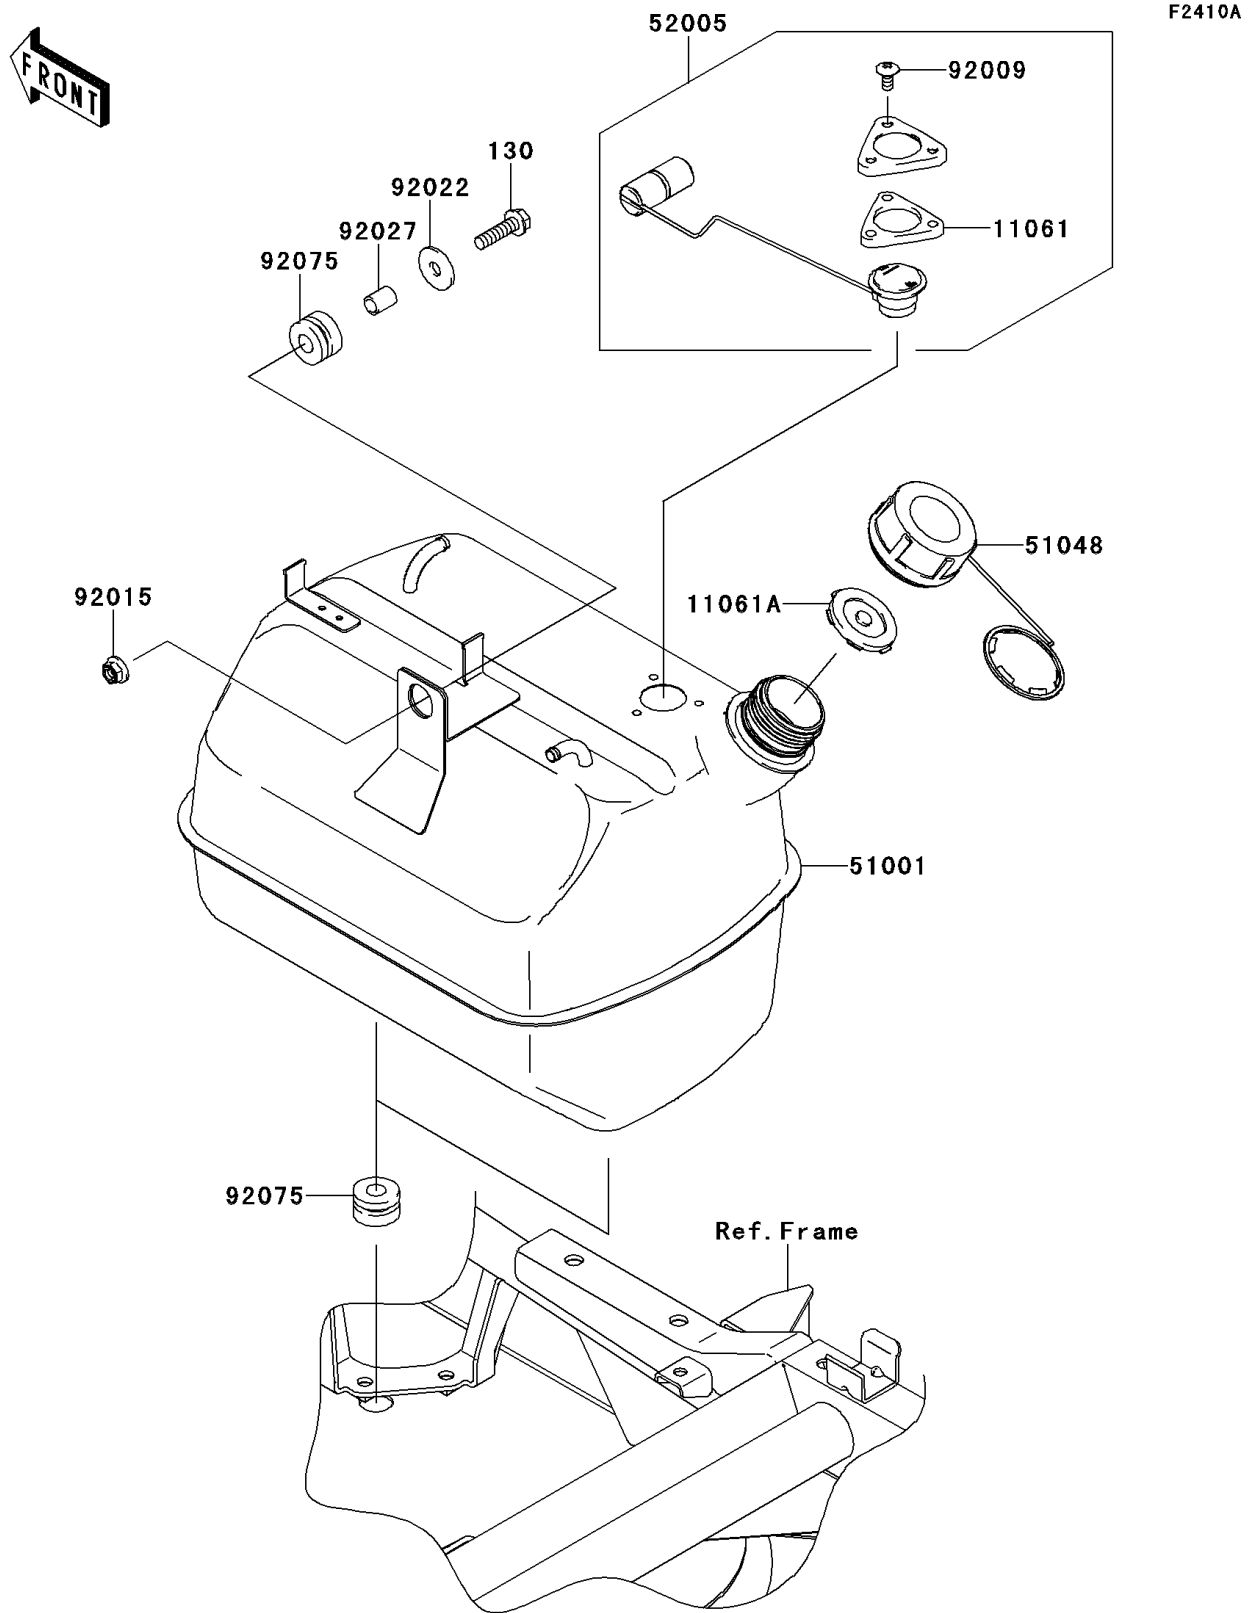

2013 MULE™ 610 4x4 XC

PARTS DIAGRAM

Fuel Tank

2013 MULE™ 610 4x4 XC

PARTS LIST

Fuel Tank

| ITEM NAME | PART NUMBER | QUANTITY |
|-------------------------------------|-------------|----------|
| GASKET,FUEL GAUGE (Ref # 11061) | 11061-0120 | 1 |
| GASKET,FUEL TANK CAP (Ref # 11061A) | 11061-7508 | 1 |
| TANK-COMP-FUEL (Ref # 51001) | 51001-0341 | 1 |
| CAP-ASSY-TANK,FUEL (Ref # 51048) | 51048-0026 | 1 |
| GAUGE,FUEL (Ref # 52005) | 52005-0080 | 1 |
| SCREW,6X14 (Ref # 92009) | 92009-1541 | 3 |
| NUT,LOCK,FLANGED,8MM (Ref # 92015) | 92015-1397 | 1 |
| WASHER,9X28X2.3 (Ref # 92022) | 92022-1632 | 1 |
| COLLAR,8.8X12X15.5 (Ref # 92027) | 92027-1081 | 1 |
| DAMPER (Ref # 92075) | 92075-1736 | 3 |
| BOLT-FLANGED,8X30 (Ref # 130) | 130AA0830 | 1 |