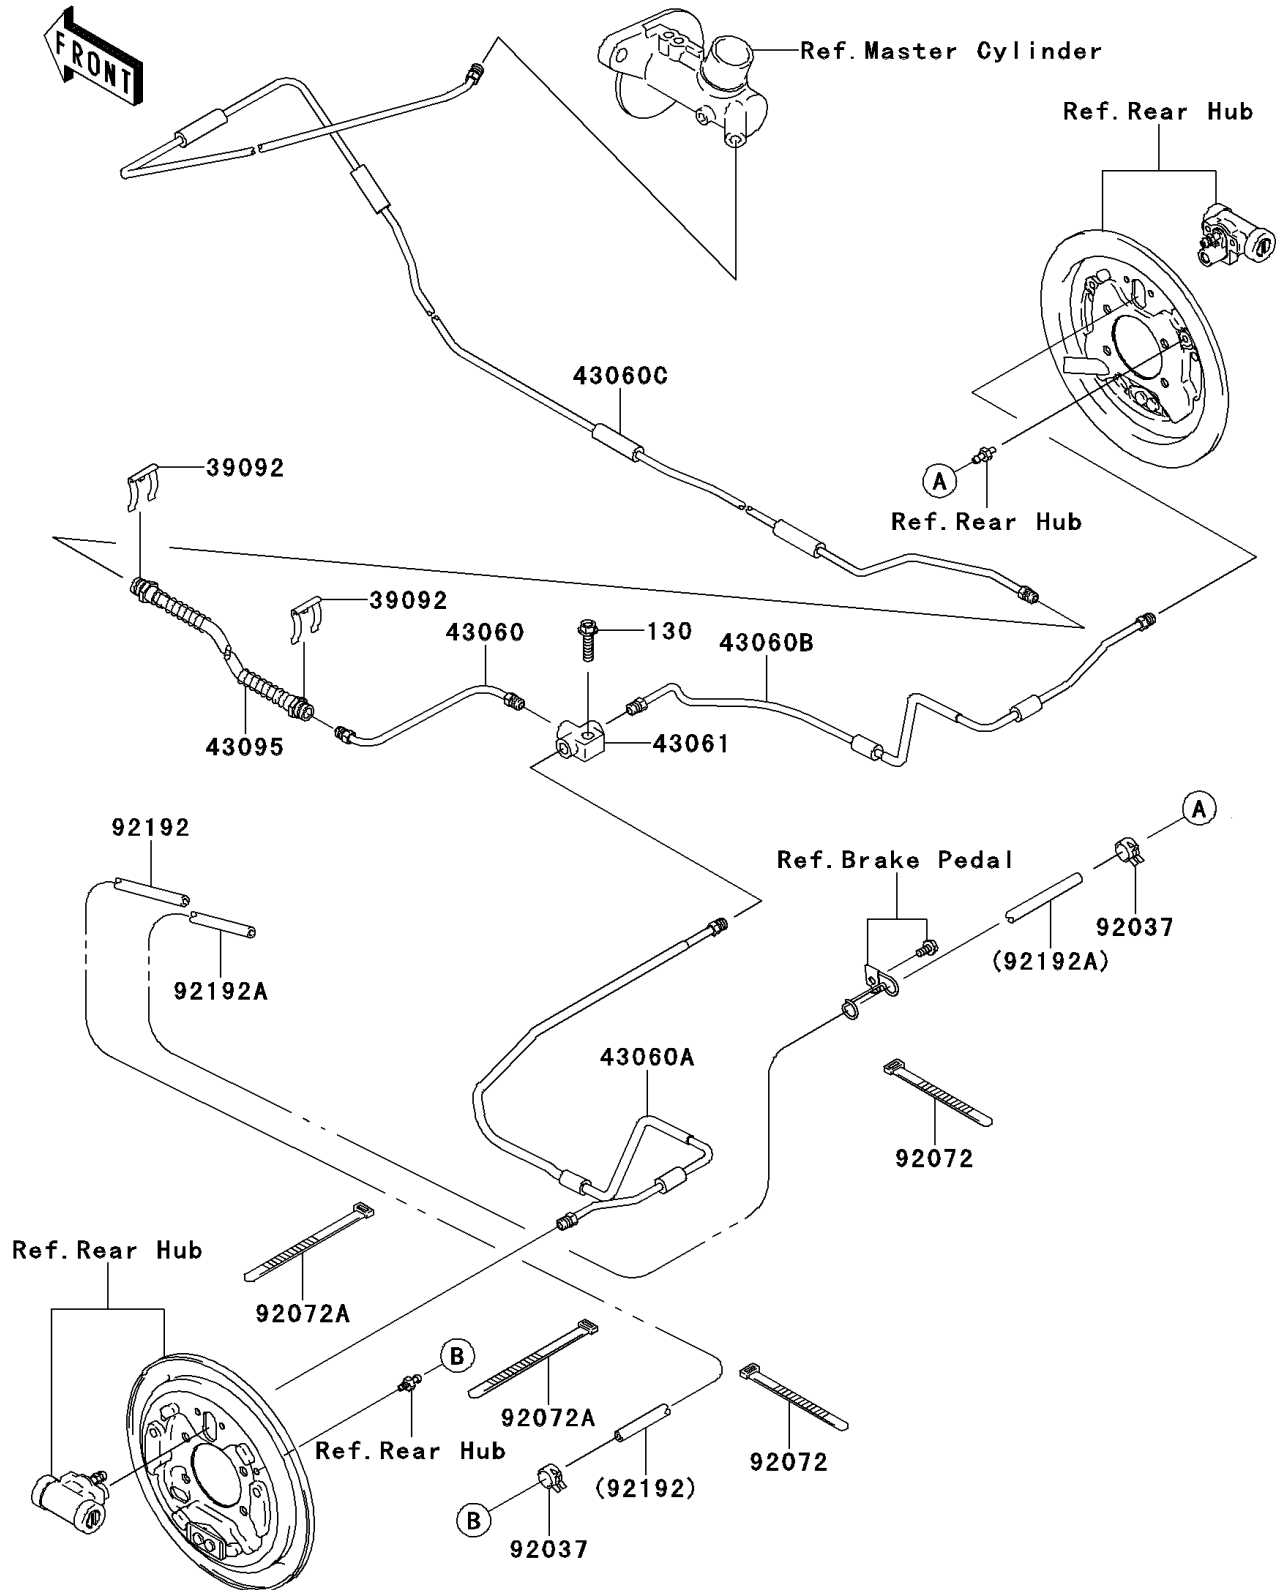

2013 MULE™ 610 4x4 XC

PARTS DIAGRAM

Rear Brake Piping

F2264

2013 MULE™ 610 4x4 XC

PARTS LIST

Rear Brake Piping

ITEM NAME

PART NUMBER

QUANTITY
