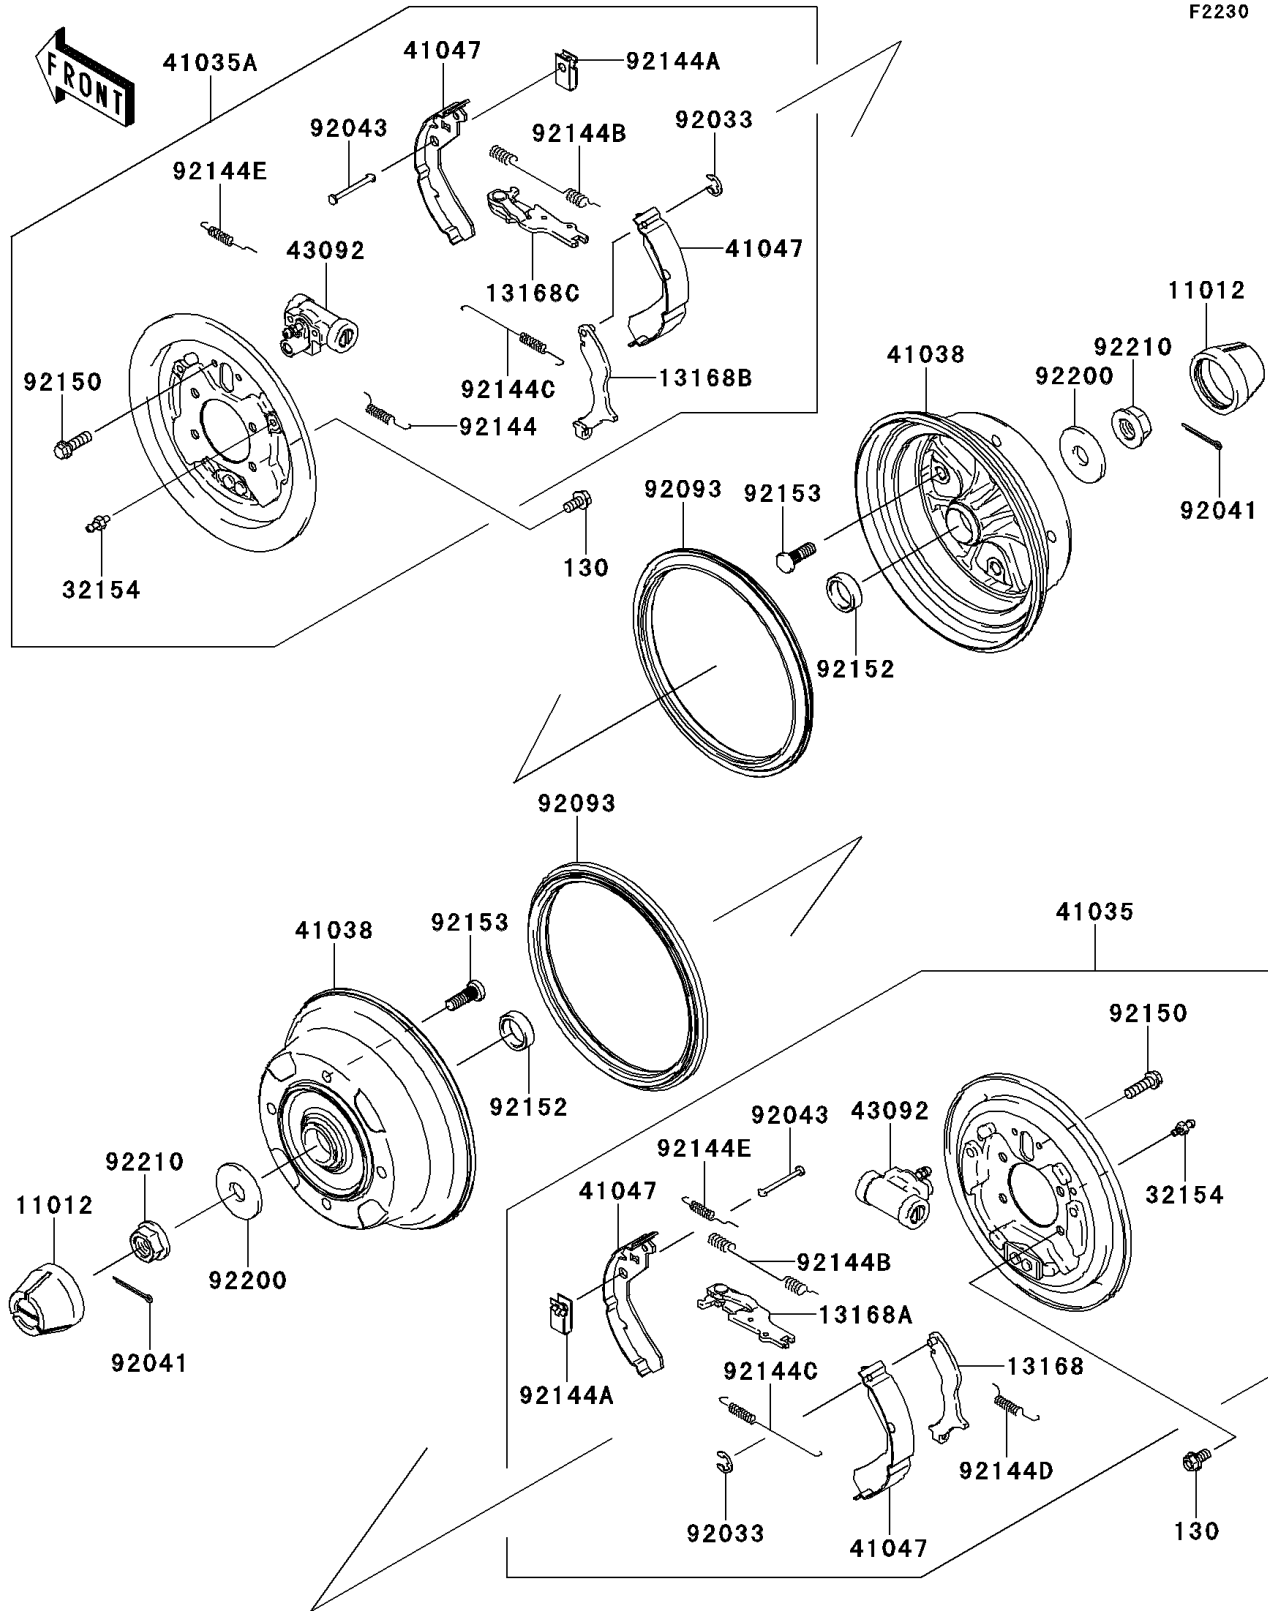

2013 MULE™ 610 4x4 XC

PARTS DIAGRAM

Front Hubs/Brakes

2013 MULE™ 610 4x4 XC

PARTS LIST

Front Hubs/Brakes

ITEM NAME

PART NUMBER

QUANTITY
