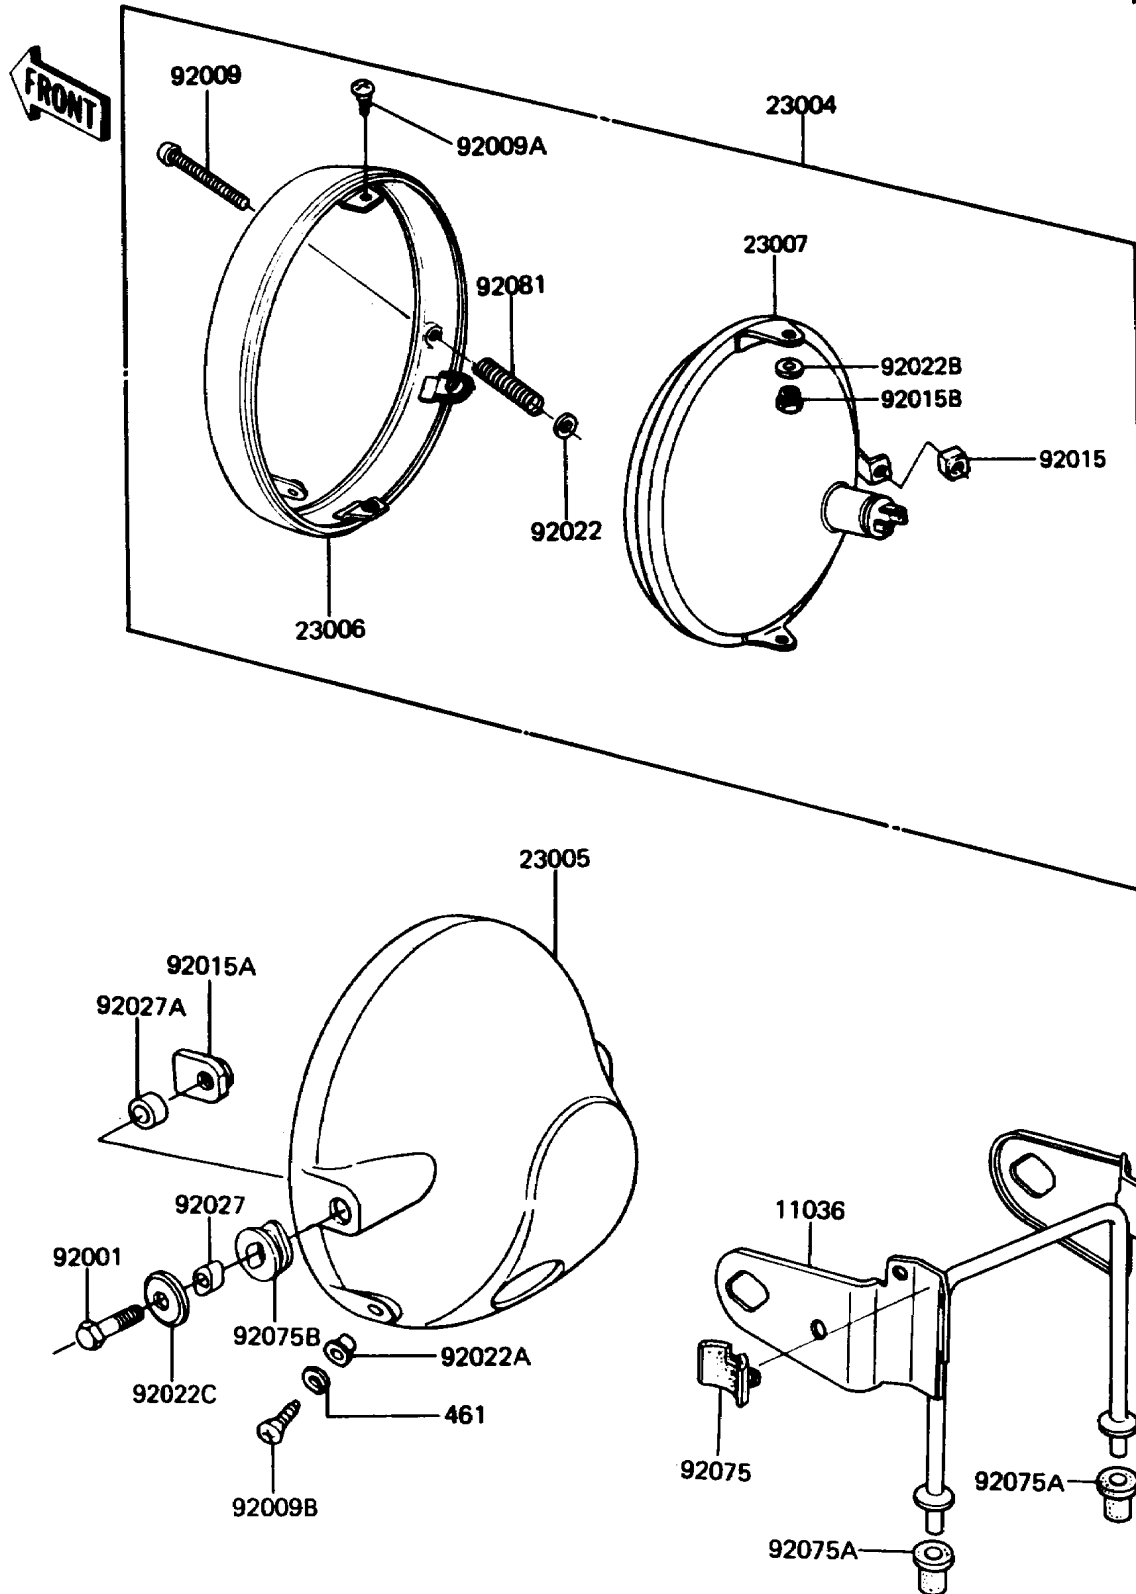

1988 LTD

PARTS DIAGRAM

Headlight(s)

F2710-0155

1988 LTD

PARTS LIST

Headlight(s)

ITEM NAME

PART NUMBER

QUANTITY
