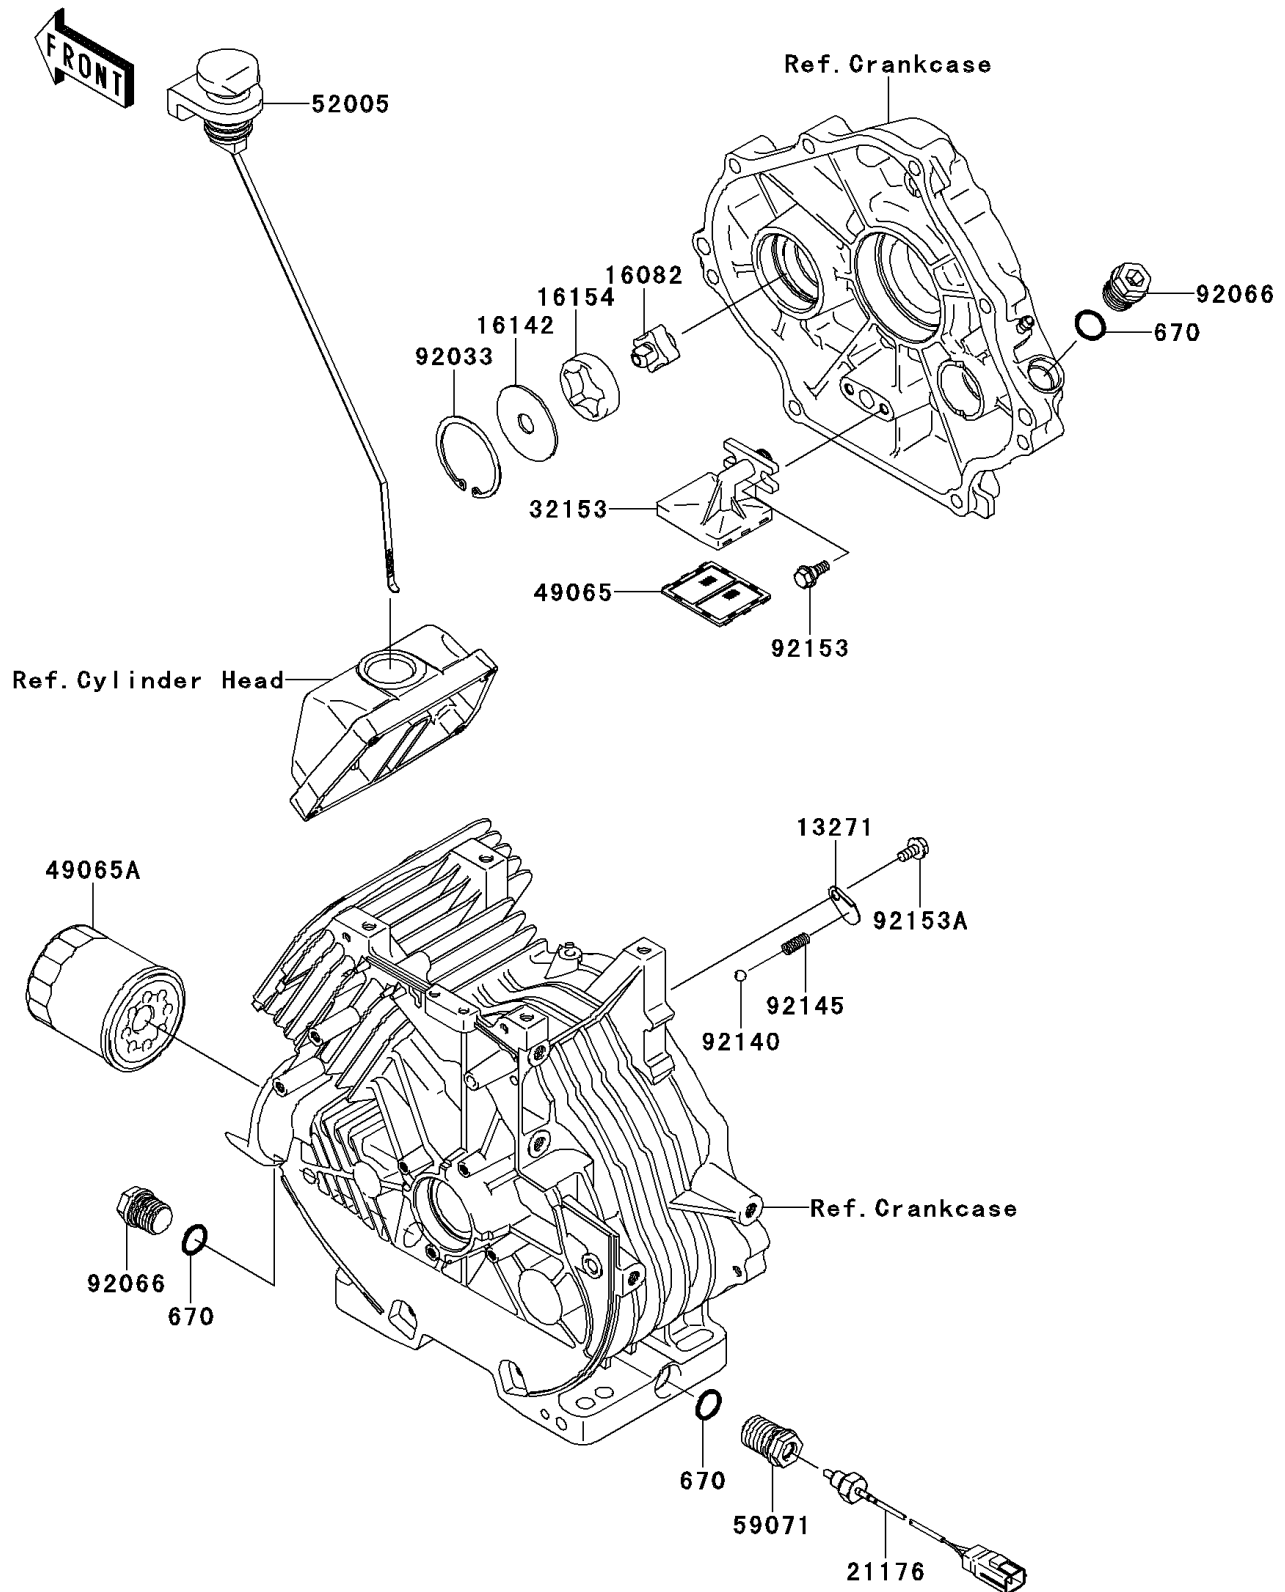

2013 MULE™ 610 4x4 XC

PARTS DIAGRAM

Oil Pump/Oil Filter

E1710

2013 MULE™ 610 4x4 XC

PARTS LIST

Oil Pump/Oil Filter

ITEM NAME

PART NUMBER

QUANTITY
