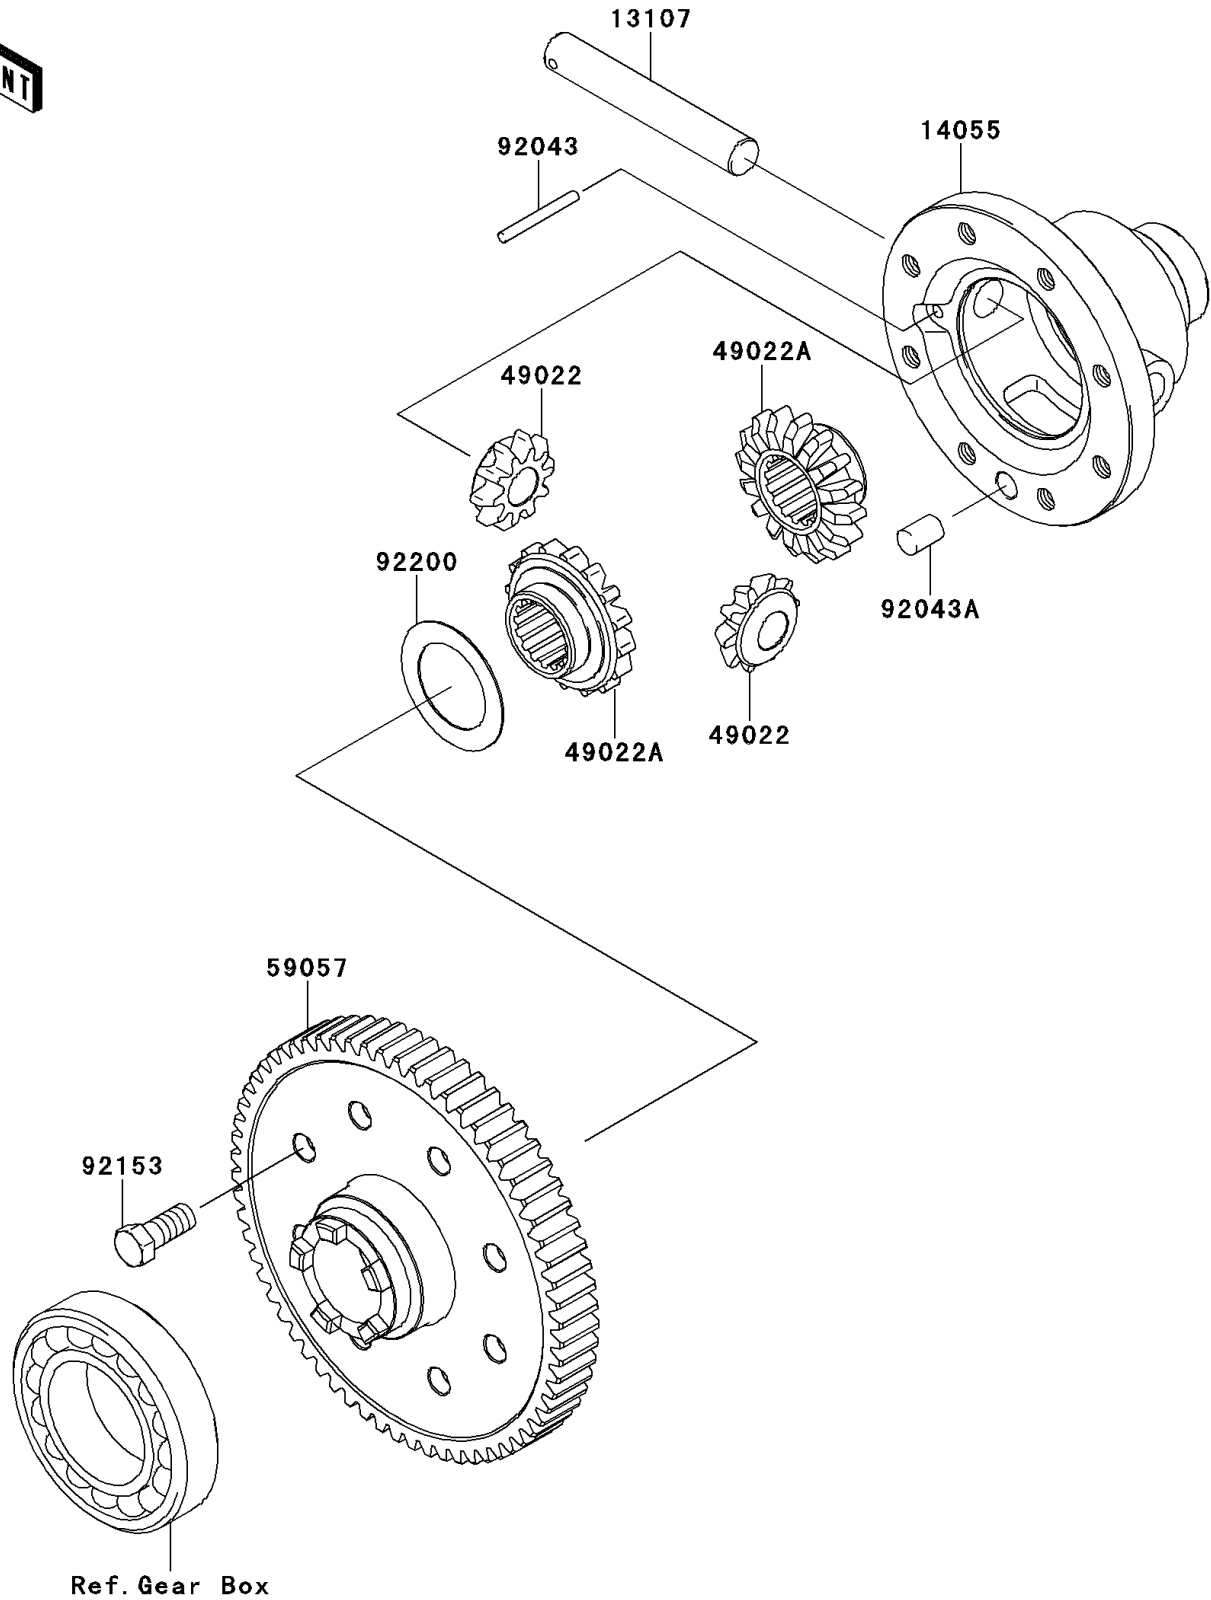

2013 MULE™ 610 4x4 XC

PARTS DIAGRAM

Differential

E1451

2013 MULE™ 610 4x4 XC

PARTS LIST

Differential

ITEM NAME

PART NUMBER

QUANTITY
