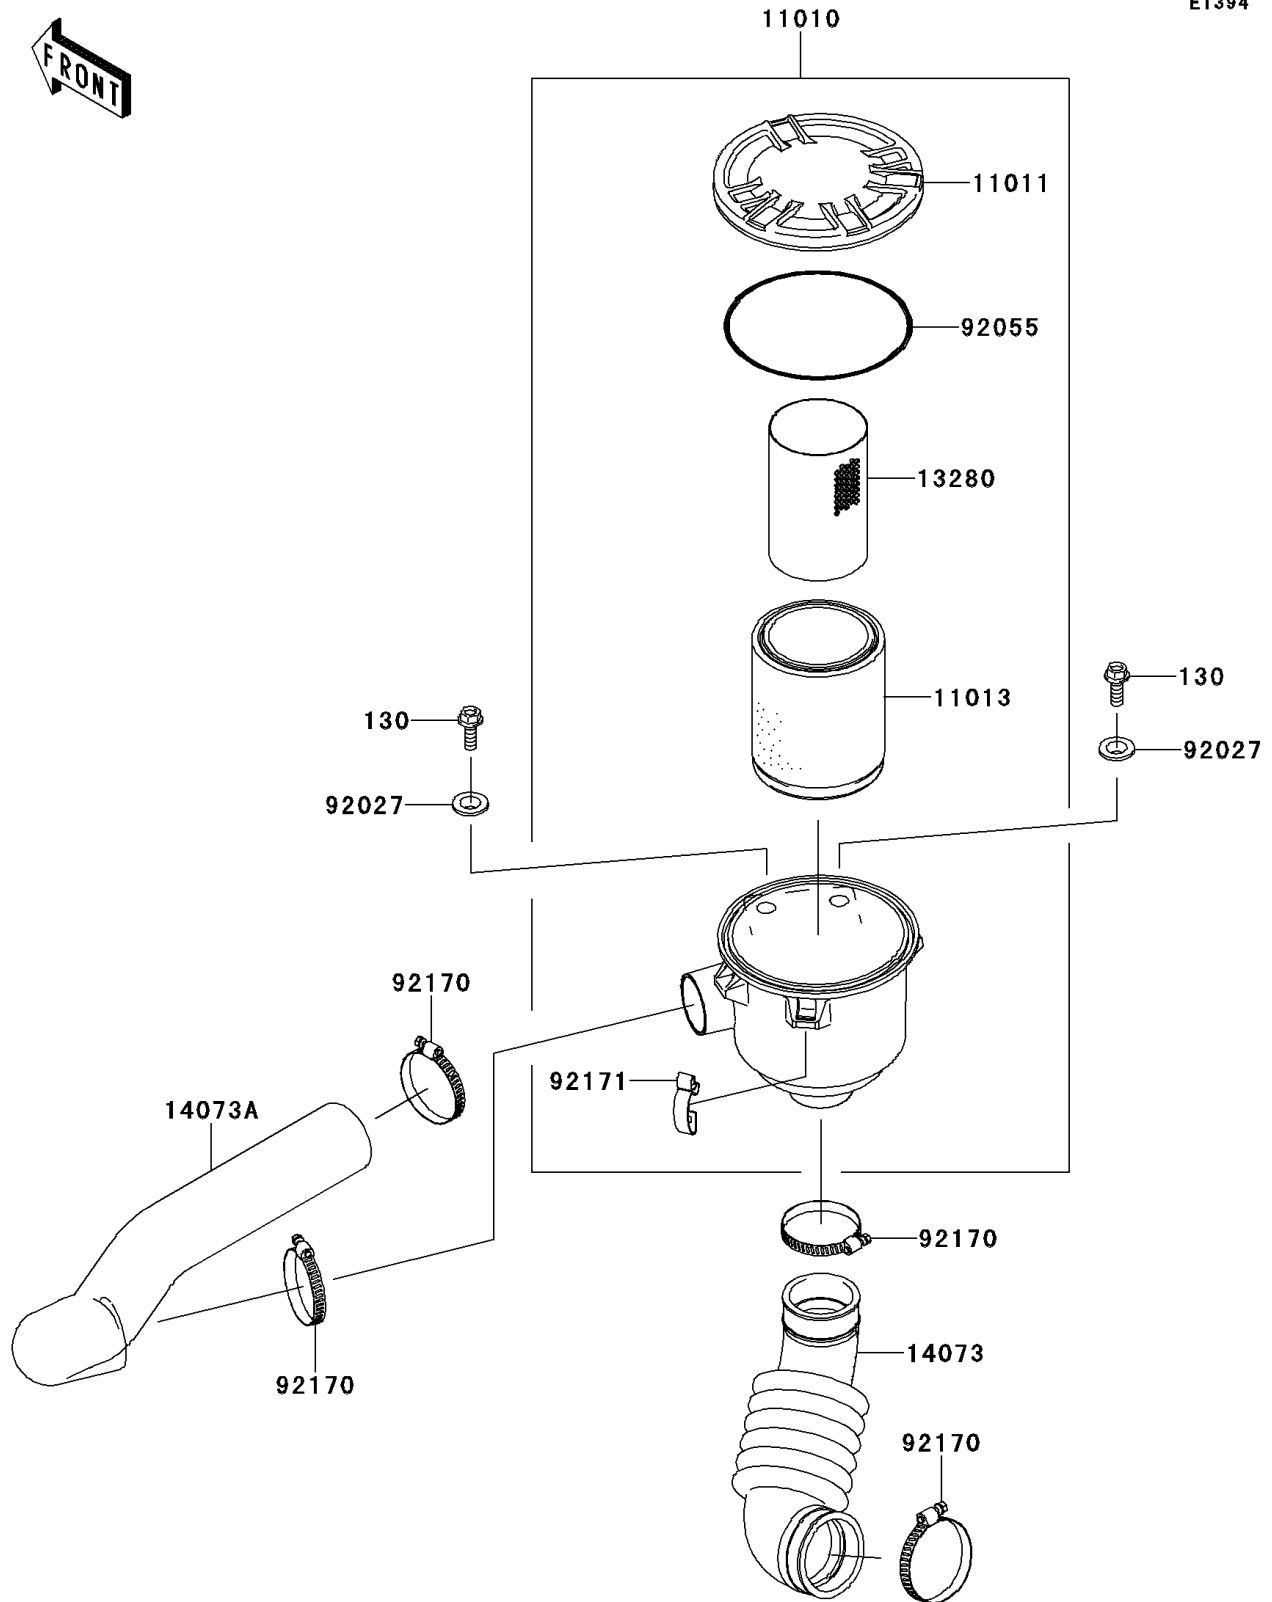

## PARTS DIAGRAM

### Air Cleaner-Belt Converter

E1394

## PARTS LIST

### Air Cleaner-Belt Converter

ITEM NAME	PART NUMBER	QUANTITY
FILTER-ASSY-AIR (Ref # 11010)	11010-0172	1
CASE-AIR FILTER,CAP (Ref # 11011)	11011-0135	1
ELEMENT-AIR FILTER (Ref # 11013)	11013-0037	1
HOLDER (Ref # 13280)	13280-0312	1
DUCT,AIR FILTER-CASE (Ref # 14073)	14073-0061	1
DUCT,BAR-AIR FILTER (Ref # 14073A)	14073-0080	1
COLLAR (Ref # 92027)	92027-1354	2
RING-O,122X4 (Ref # 92055)	92055-0167	1
CLAMP (Ref # 92170)	92170-1674	4
CLAMP (Ref # 92171)	92171-0225	3
BOLT-FLANGED,8X22 (Ref # 130)	130BB0822	2