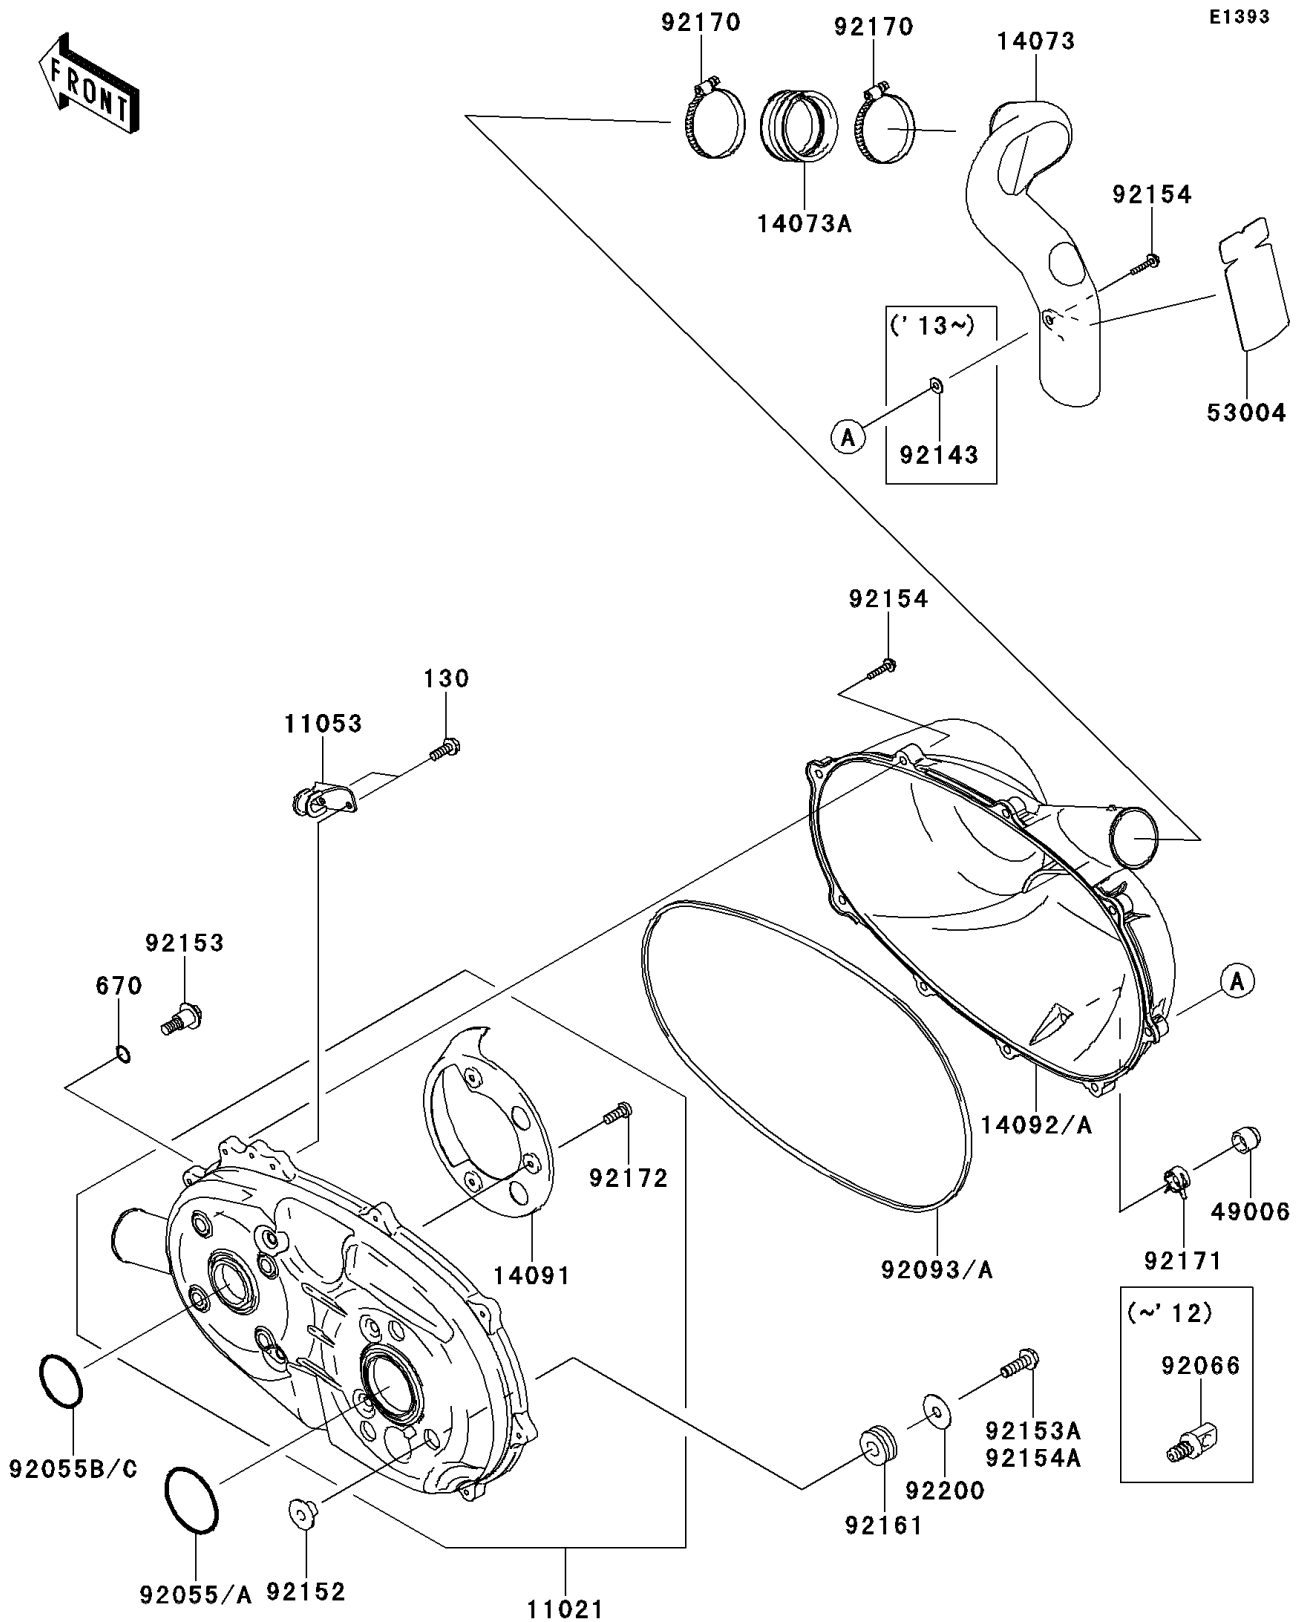

2012 MULE™ 610 4x4 XC

PARTS DIAGRAM

Converter Cover

2012 MULE™ 610 4x4 XC

PARTS LIST

Converter Cover

ITEM NAME

PART NUMBER

QUANTITY
