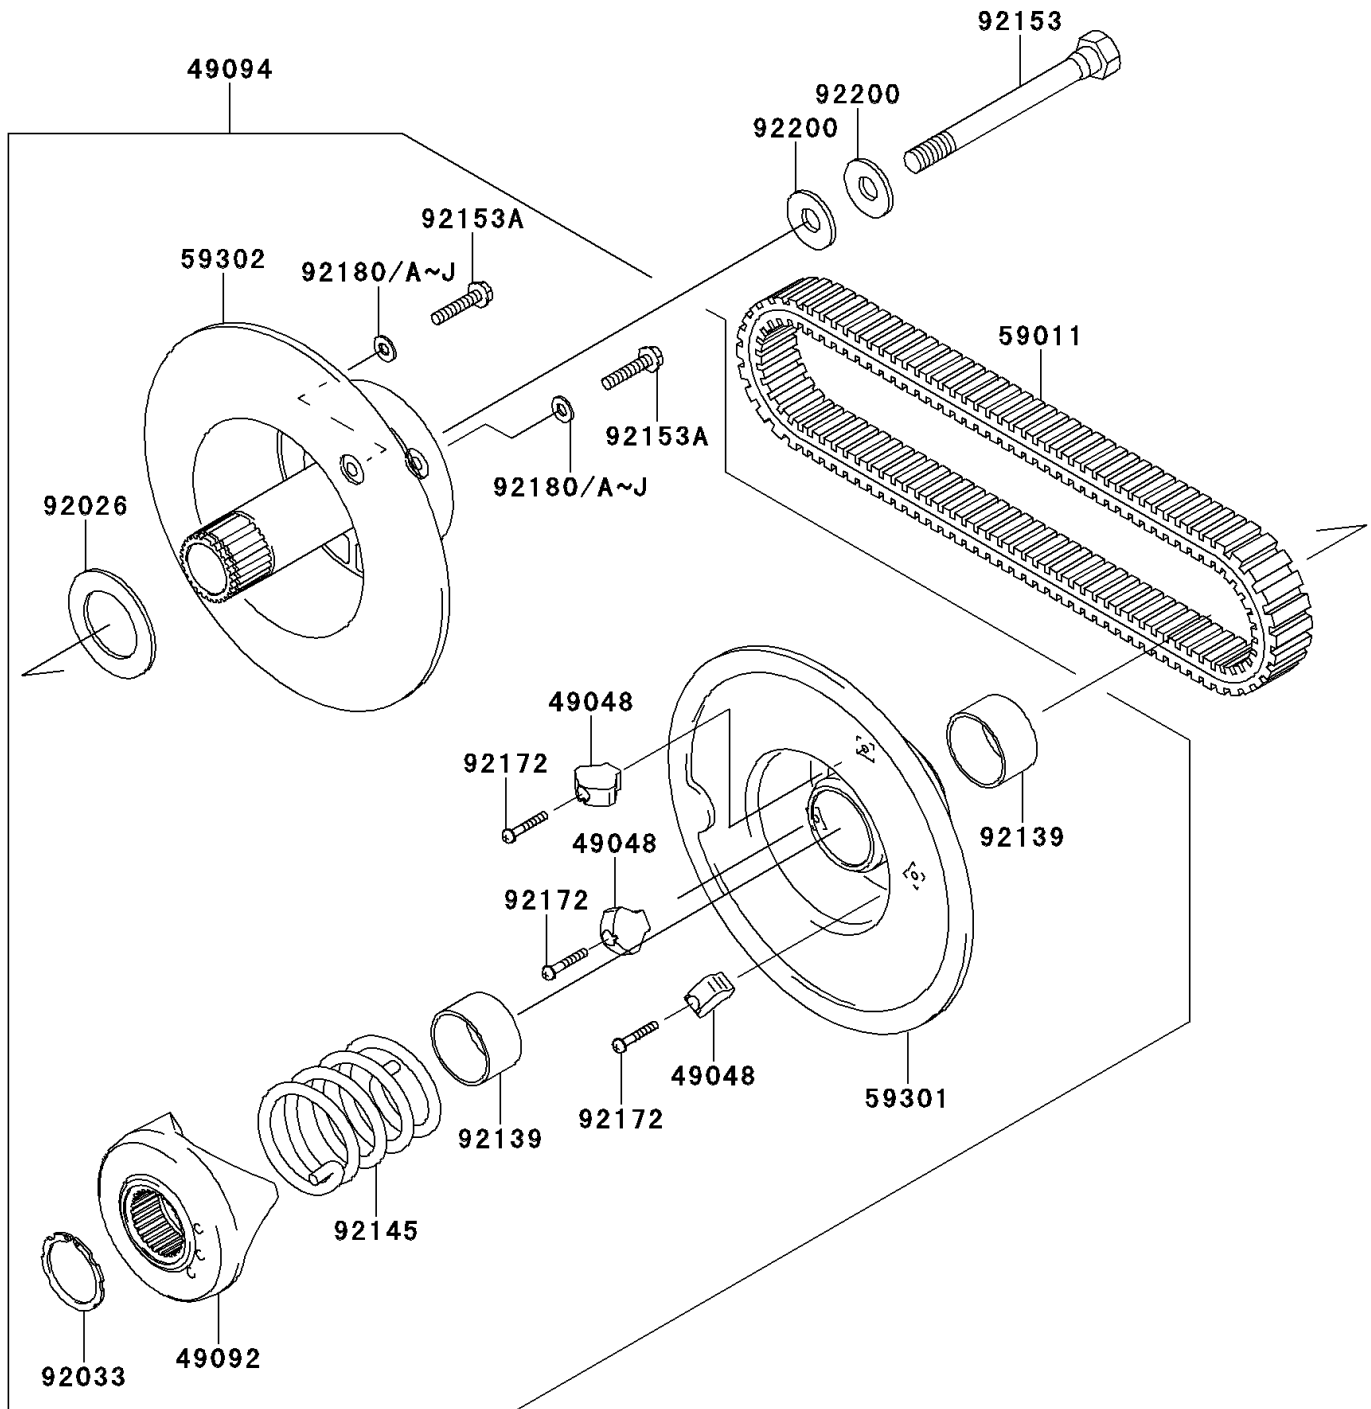

2012 MULE™ 610 4x4 XC

PARTS DIAGRAM

Driven Converter/Drive Belt

E1392

2012 MULE™ 610 4x4 XC

PARTS LIST

Driven Converter/Drive Belt

ITEM NAME

PART NUMBER

QUANTITY
