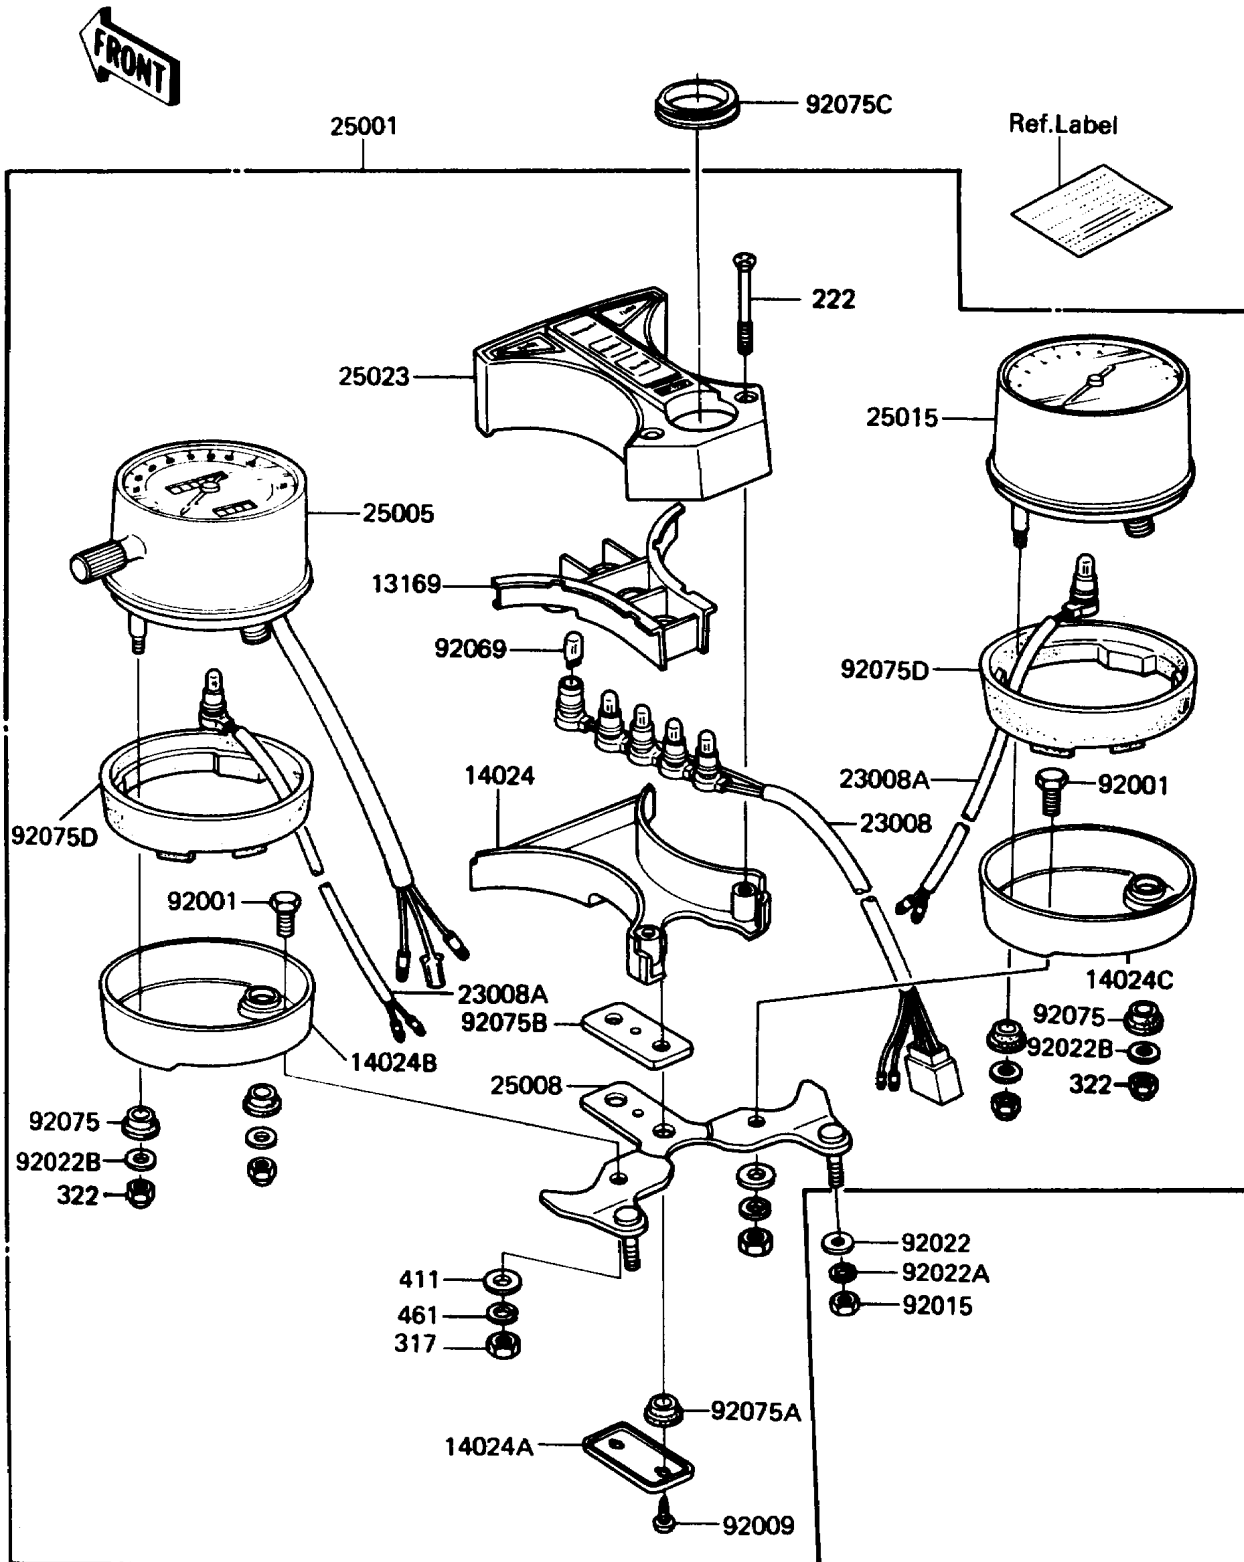

1988 LTD

PARTS DIAGRAM

Meter(s)

F2530-0153

1988 LTD

PARTS LIST

Meter(s)

ITEM NAME

PART NUMBER

QUANTITY
