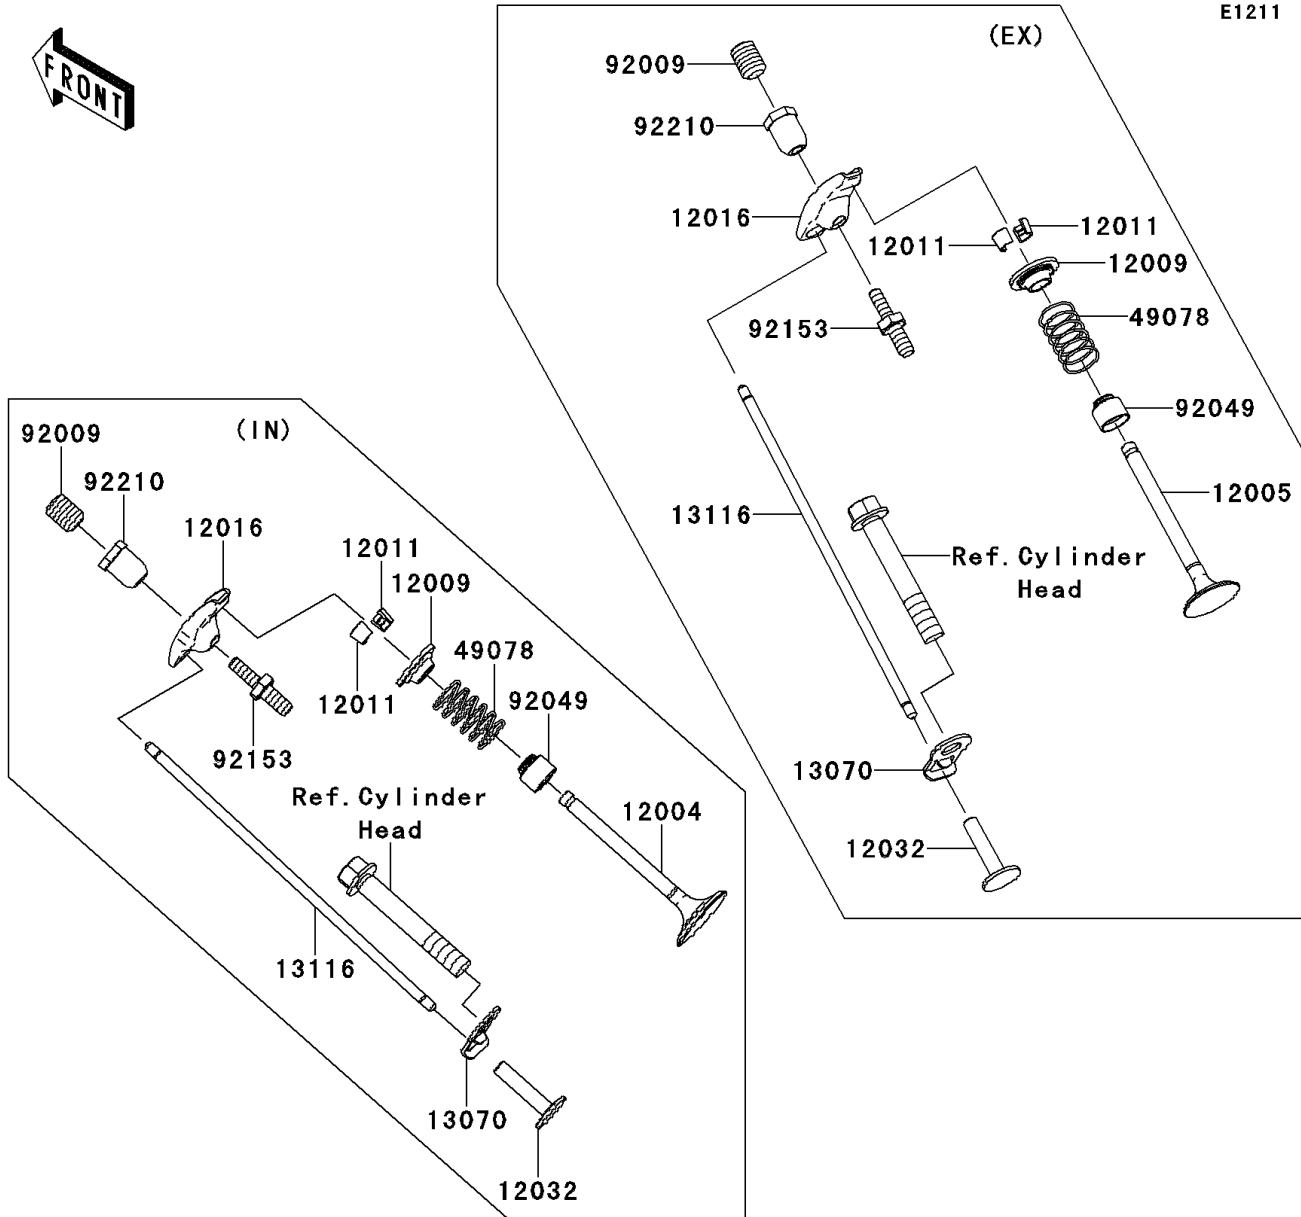

2014 MULE™ 610 4x4 XC

PARTS DIAGRAM

Valve(s)/Camshaft(s)

E1211

2014 MULE™ 610 4x4 XC

PARTS LIST

Valve(s)/Camshaft(s)

ITEM NAME	PART NUMBER	QUANTITY
VALVE-INTAKE (Ref # 12004)	12004-7004	1
VALVE-EXHAUST (Ref # 12005)	12005-7013	1
RETAINER-VALVE SPRING (Ref # 12009)	12009-7004	2
COLLET (Ref # 12011)	12011-2052	4
ARM-ROCKER (Ref # 12016)	12016-7007	2
TAPPET (Ref # 12032)	12032-7001	2
GUIDE,ROD-PUSH (Ref # 13070)	13070-7012	2
ROD-PUSH (Ref # 13116)	13116-7004	2
SPRING-ENGINE VALVE (Ref # 49078)	49078-7003	2
CAMSHAFT-COMP (Ref # 49118)	49118-0762	1
SCREW (Ref # 92009)	92009-2341	2
SEAL-OIL,7X15X13 (Ref # 92049)	92049-7020	2
SPRING (Ref # 92145)	92145-7001	1
BOLT (Ref # 92153)	92153-7019	2
NUT,M6 (Ref # 92210)	92210-7033	2