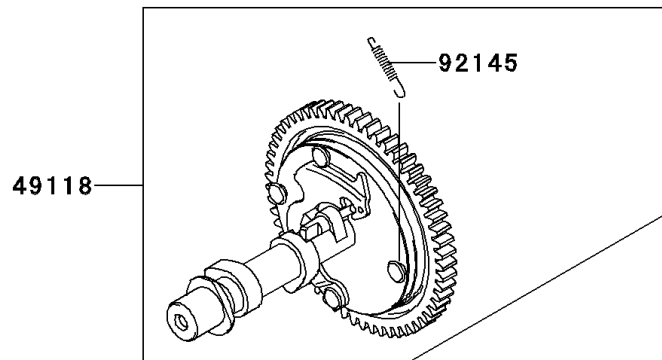

2014 MULE™ 610 4x4 XC

PARTS DIAGRAM

Valve(s)/Camshaft(s)

E1211

2014 MULE™ 610 4x4 XC

PARTS LIST

Valve(s)/Camshaft(s)

ITEM NAME	PART NUMBER	QUANTITY
VALVE-INTAKE (Ref # 12004)	12004-7004	1
VALVE-EXHAUST (Ref # 12005)	12005-7013	1
RETAINER-VALVE SPRING (Ref # 12009)	12009-7004	2
COLLET (Ref # 12011)	12011-2052	4
ARM-ROCKER (Ref # 12016)	12016-7007	2
TAPPET (Ref # 12032)	12032-7001	2
GUIDE,ROD-PUSH (Ref # 13070)	13070-7012	2
ROD-PUSH (Ref # 13116)	13116-7004	2
SPRING-ENGINE VALVE (Ref # 49078)	49078-7003	2
CAMSHAFT-COMP (Ref # 49118)	49118-0762	1
SCREW (Ref # 92009)	92009-2341	2
SEAL-OIL,7X15X13 (Ref # 92049)	92049-7020	2
SPRING (Ref # 92145)	92145-7001	1
BOLT (Ref # 92153)	92153-7019	2
NUT,M6 (Ref # 92210)	92210-7033	2