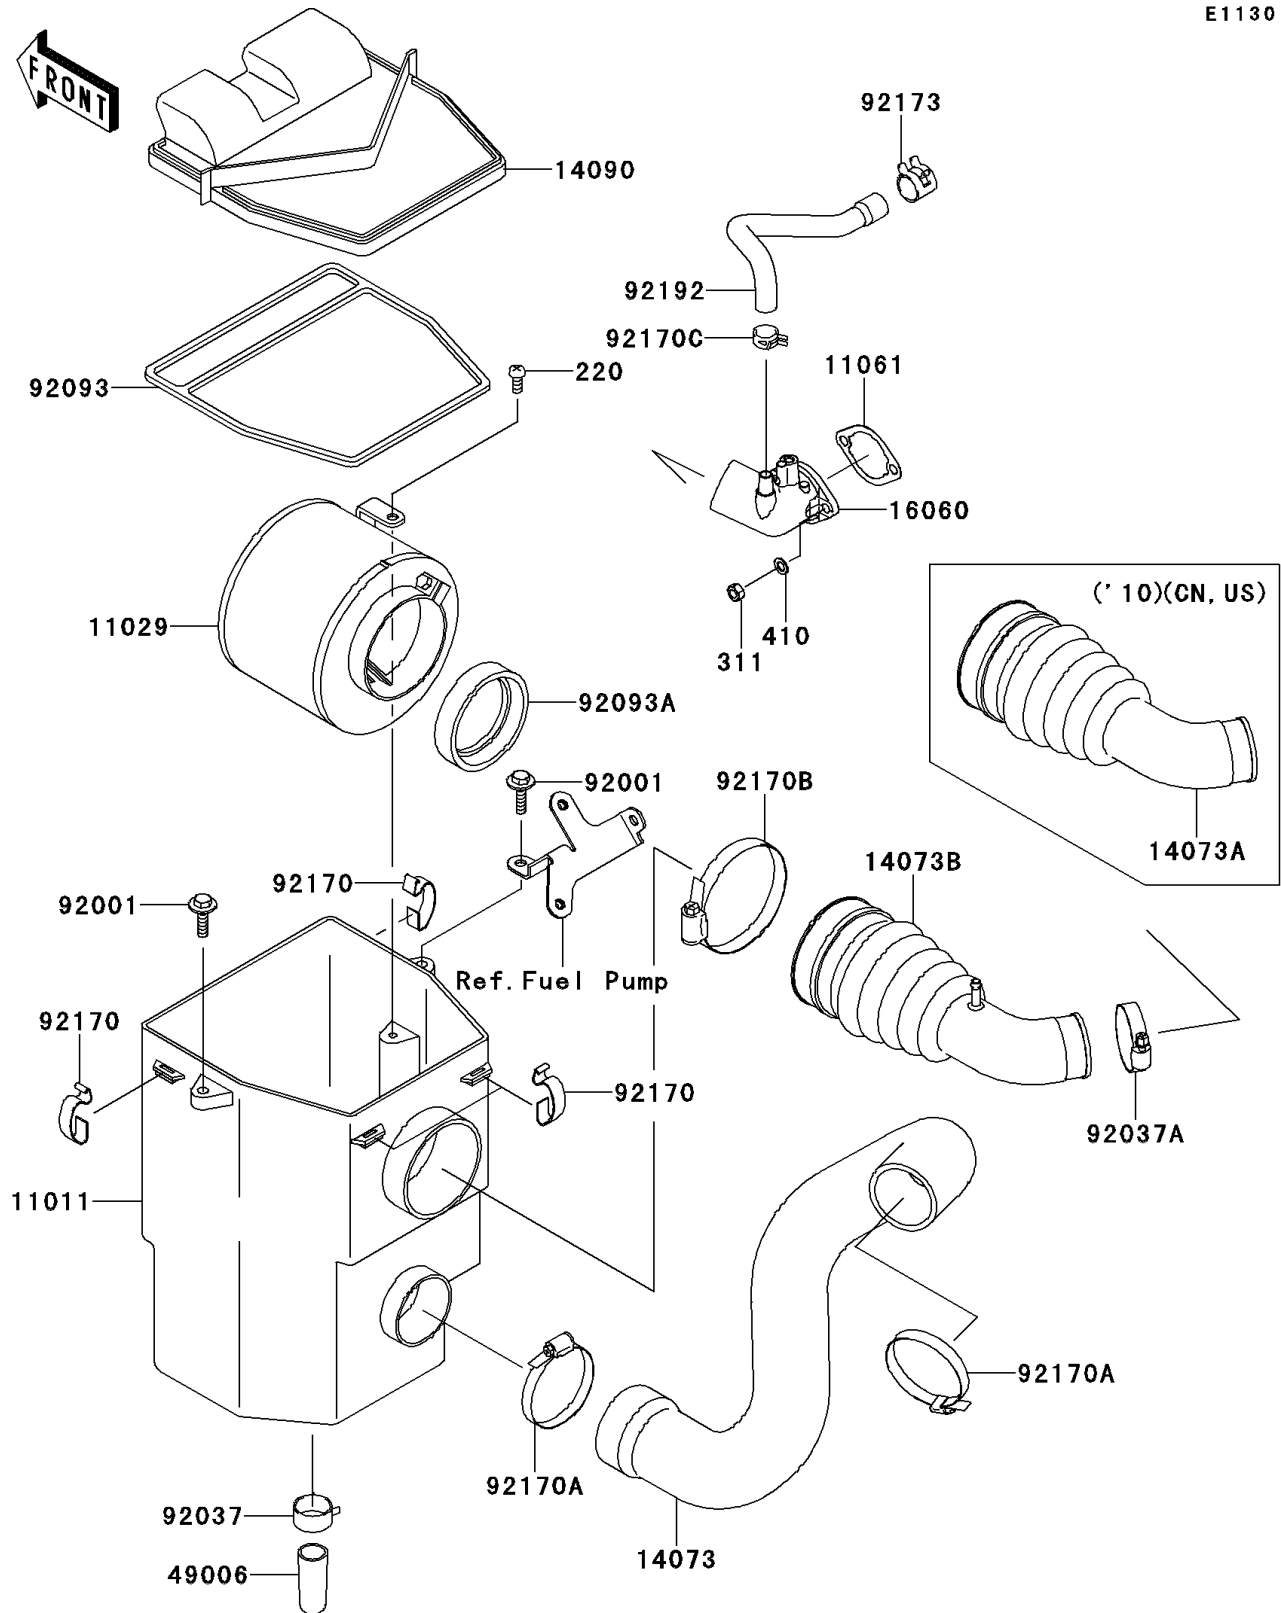

2014 MULE™ 610 4x4 XC

PARTS DIAGRAM

Air Cleaner

E1130

2014 MULE™ 610 4x4 XC

PARTS LIST

Air Cleaner

ITEM NAME	PART NUMBER	QUANTITY
CASE-AIR FILTER (Ref # 11011)	11011-1367	1
ELEMENT-ASSY-AIR FILTER (Ref # 11029)	11029-1004	1
GASKET (Ref # 11061)	11061-7026	1
DUCT,FRAME-AIR FILTER (Ref # 14073)	14073-0072	1
DUCT,AIR FILTER-IN.PIPE (Ref # 14073B)	14073-0193	1
COVER,AIR FILTER (Ref # 14090)	14090-1106	1
PIPE-INTAKE (Ref # 16060)	16060-2224	1
BOOT (Ref # 49006)	49006-1351	1
BOLT,6X25,W/WASHER (Ref # 92001)	92001-1140	2
CLAMP,HOSE CLIP (Ref # 92037)	92037-1460	1
CLAMP (Ref # 92037A)	92037-506	1
SEAL,AIR FILTER (Ref # 92093)	92093-1241	1
SEAL,DUST (Ref # 92093A)	92093-1322	1
CLAMP,AIR FILTER (Ref # 92170)	92170-1211	4
CLAMP (Ref # 92170A)	92170-1674	2
CLAMP (Ref # 92170B)	92170-1679	1
CLAMP (Ref # 92170C)	92170-7003	1
CLAMP (Ref # 92173)	92173-7003	1
TUBE,BREATHER (Ref # 92192)	92192-2207	1
SCREW-PAN-CROS,6X14 (Ref # 220)	220AA0614	1
NUT-HEX,6MM (Ref # 311)	311AA0600	2
WASHER-PLAIN-SMALL (Ref # 410)	410AA0600	2