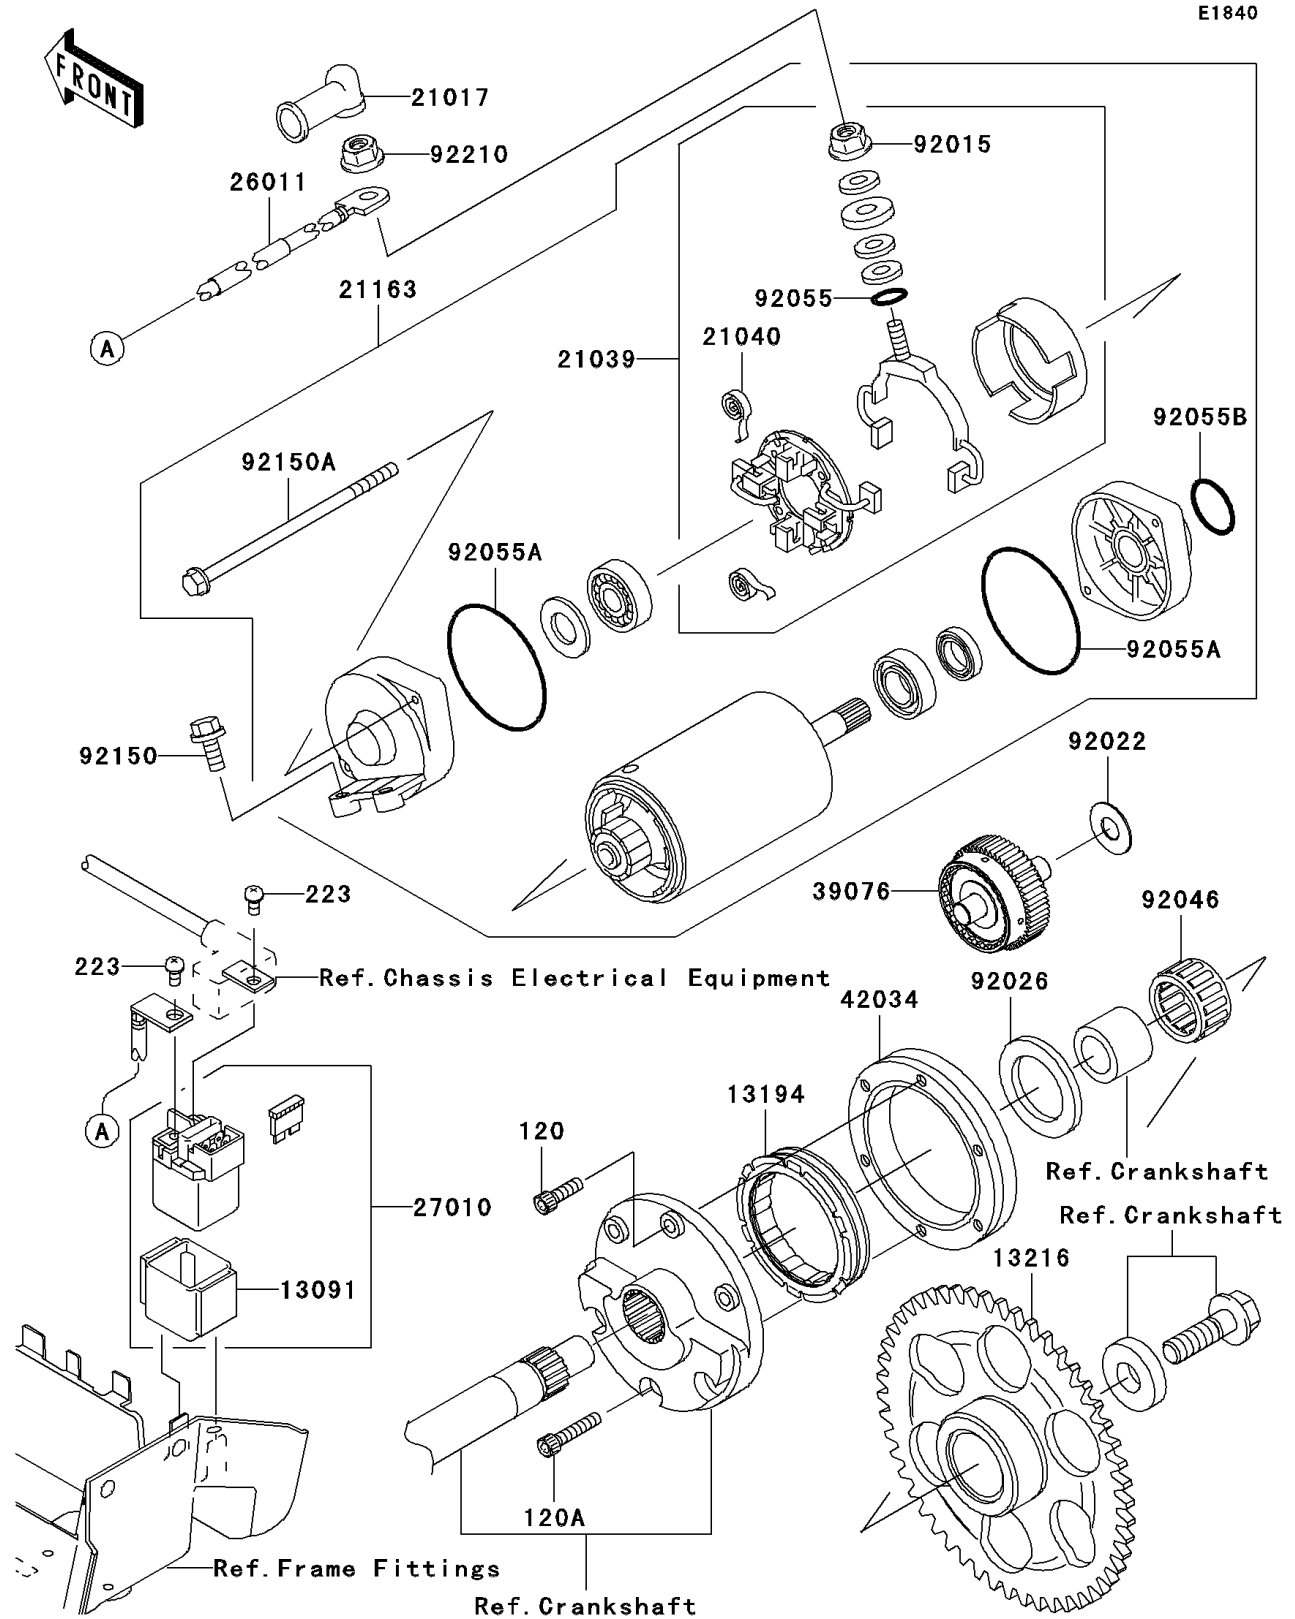

2008 Vulcan® 1600 Classic

PARTS DIAGRAM

Starter Motor

2008 Vulcan[®] 1600 Classic

PARTS LIST

Starter Motor

ITEM NAME

PART NUMBER

QUANTITY
