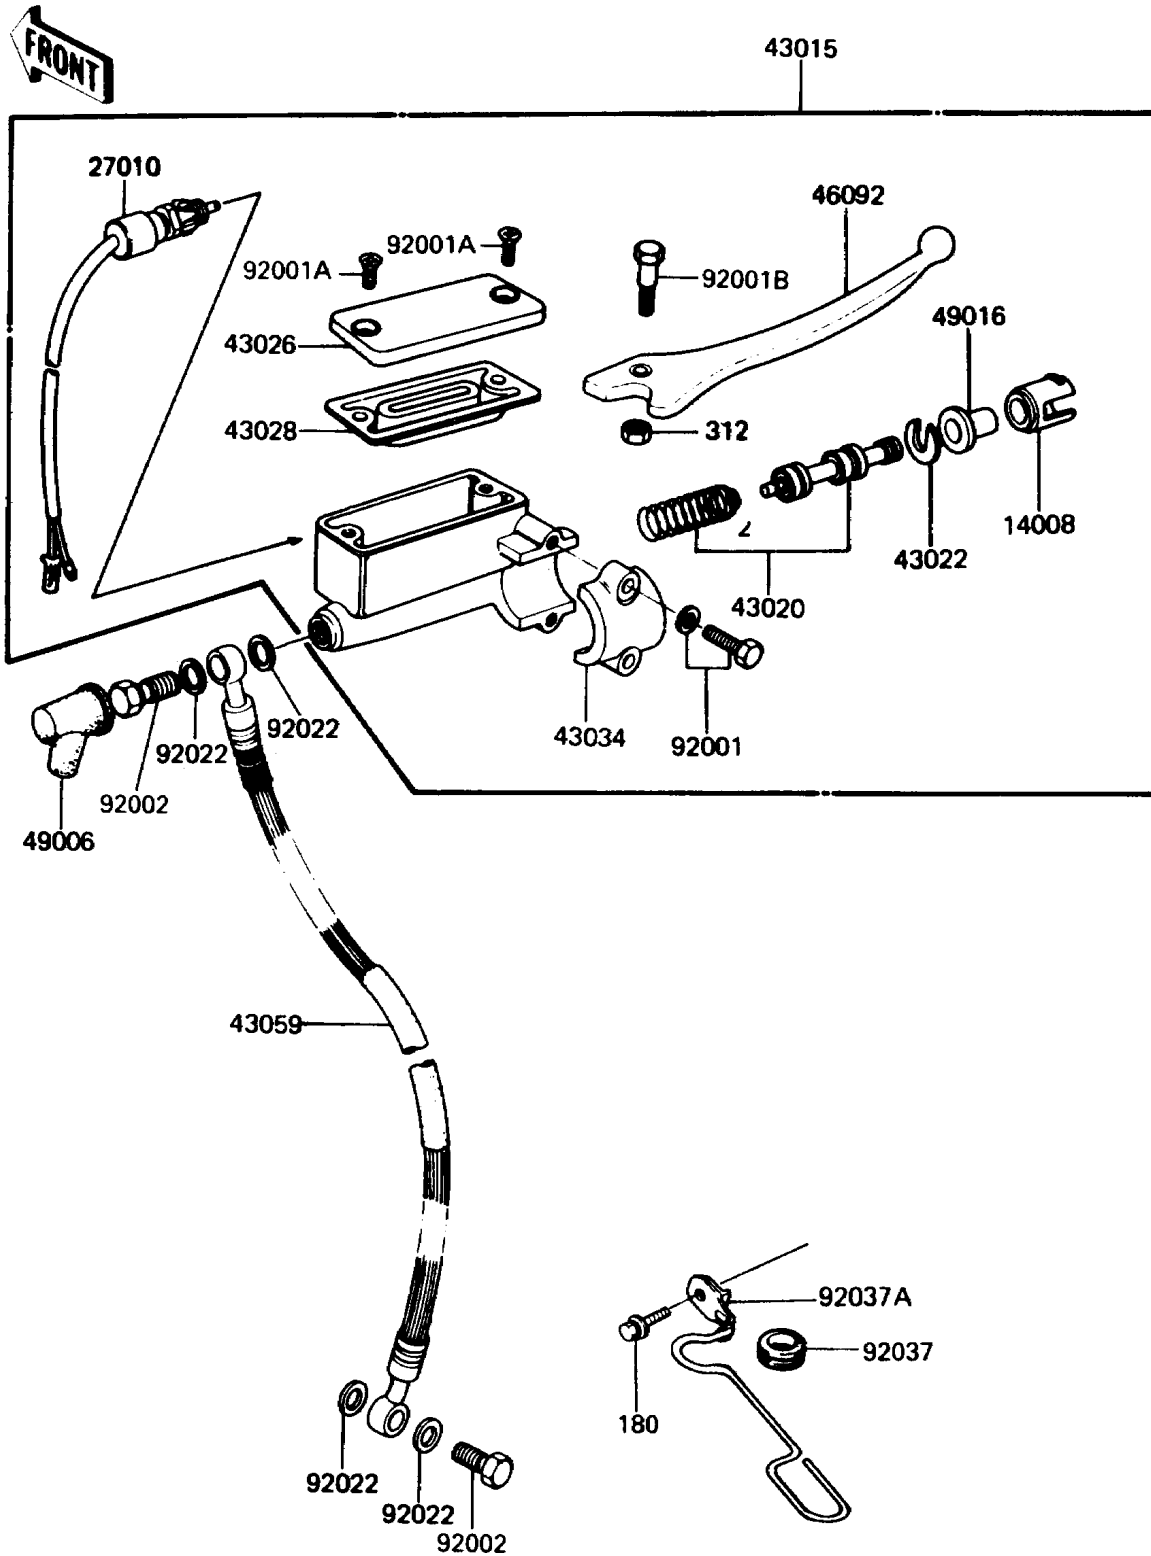

1988 LTD

PARTS DIAGRAM

Front Master Cylinder

F2291 01B

1988 LTD

PARTS LIST

Front Master Cylinder

ITEM NAME

PART NUMBER

QUANTITY
