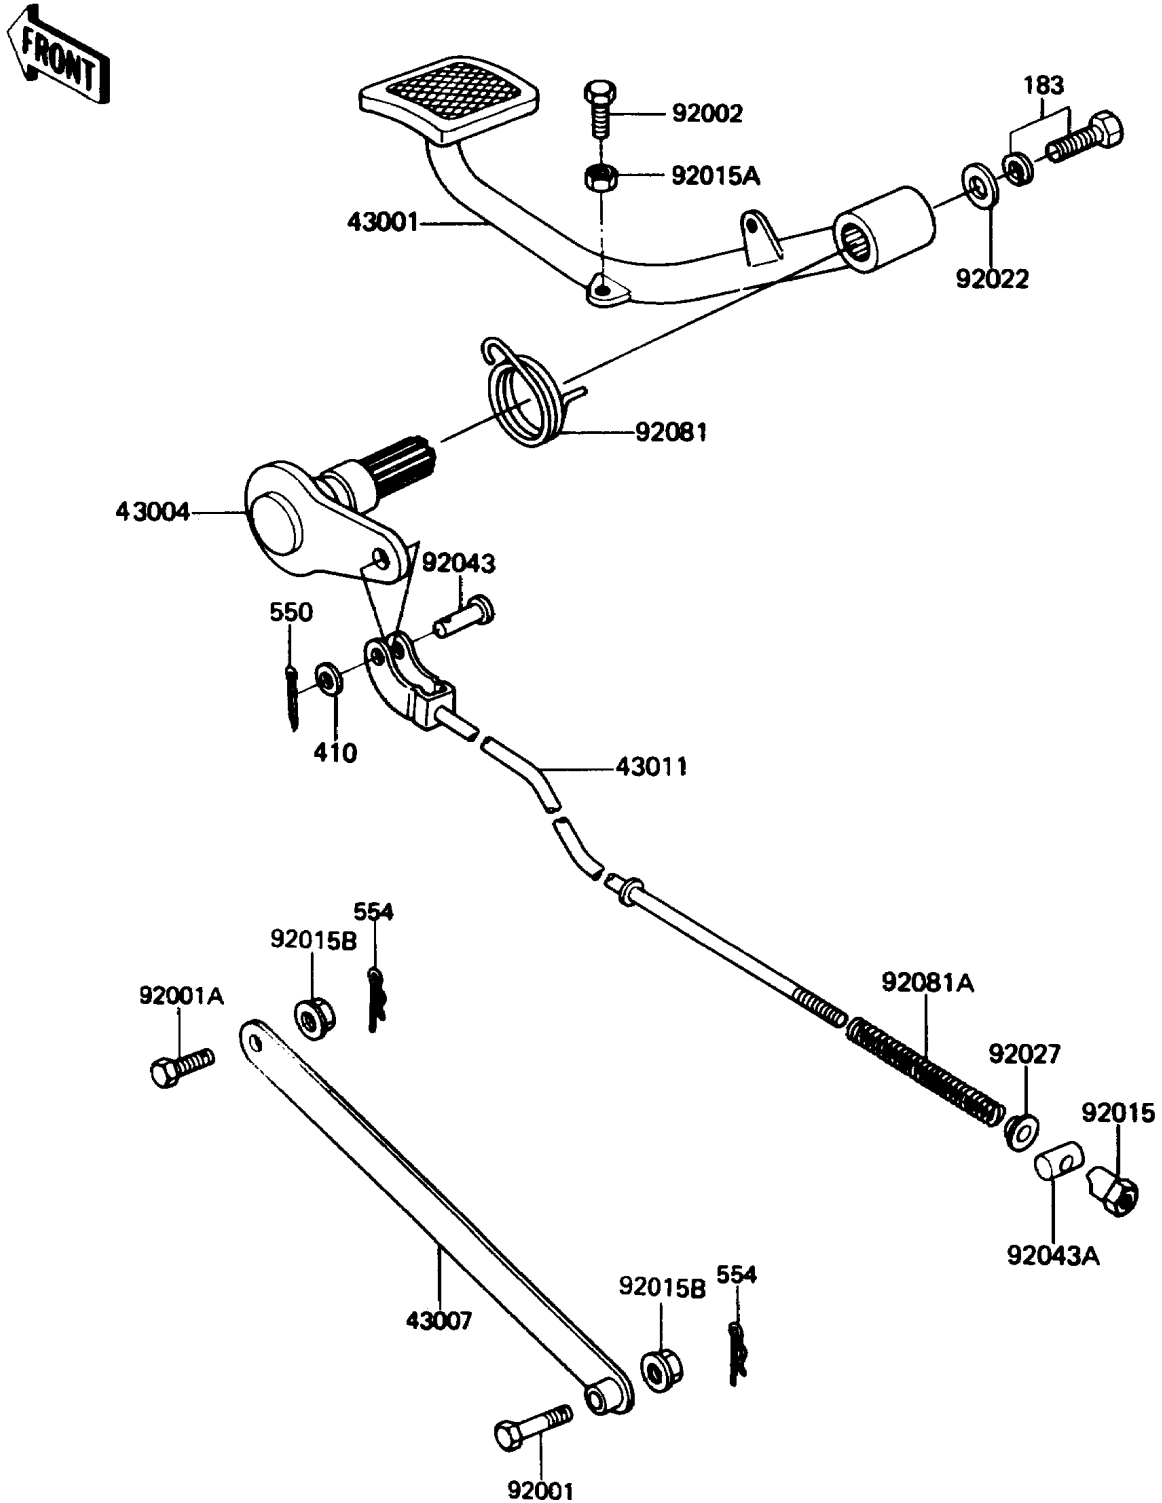

1988 LTD

PARTS DIAGRAM

Brake Pedal/Torque Link

F2260-0039

1988 LTD

PARTS LIST

Brake Pedal/Torque Link

ITEM NAME

PART NUMBER

QUANTITY
