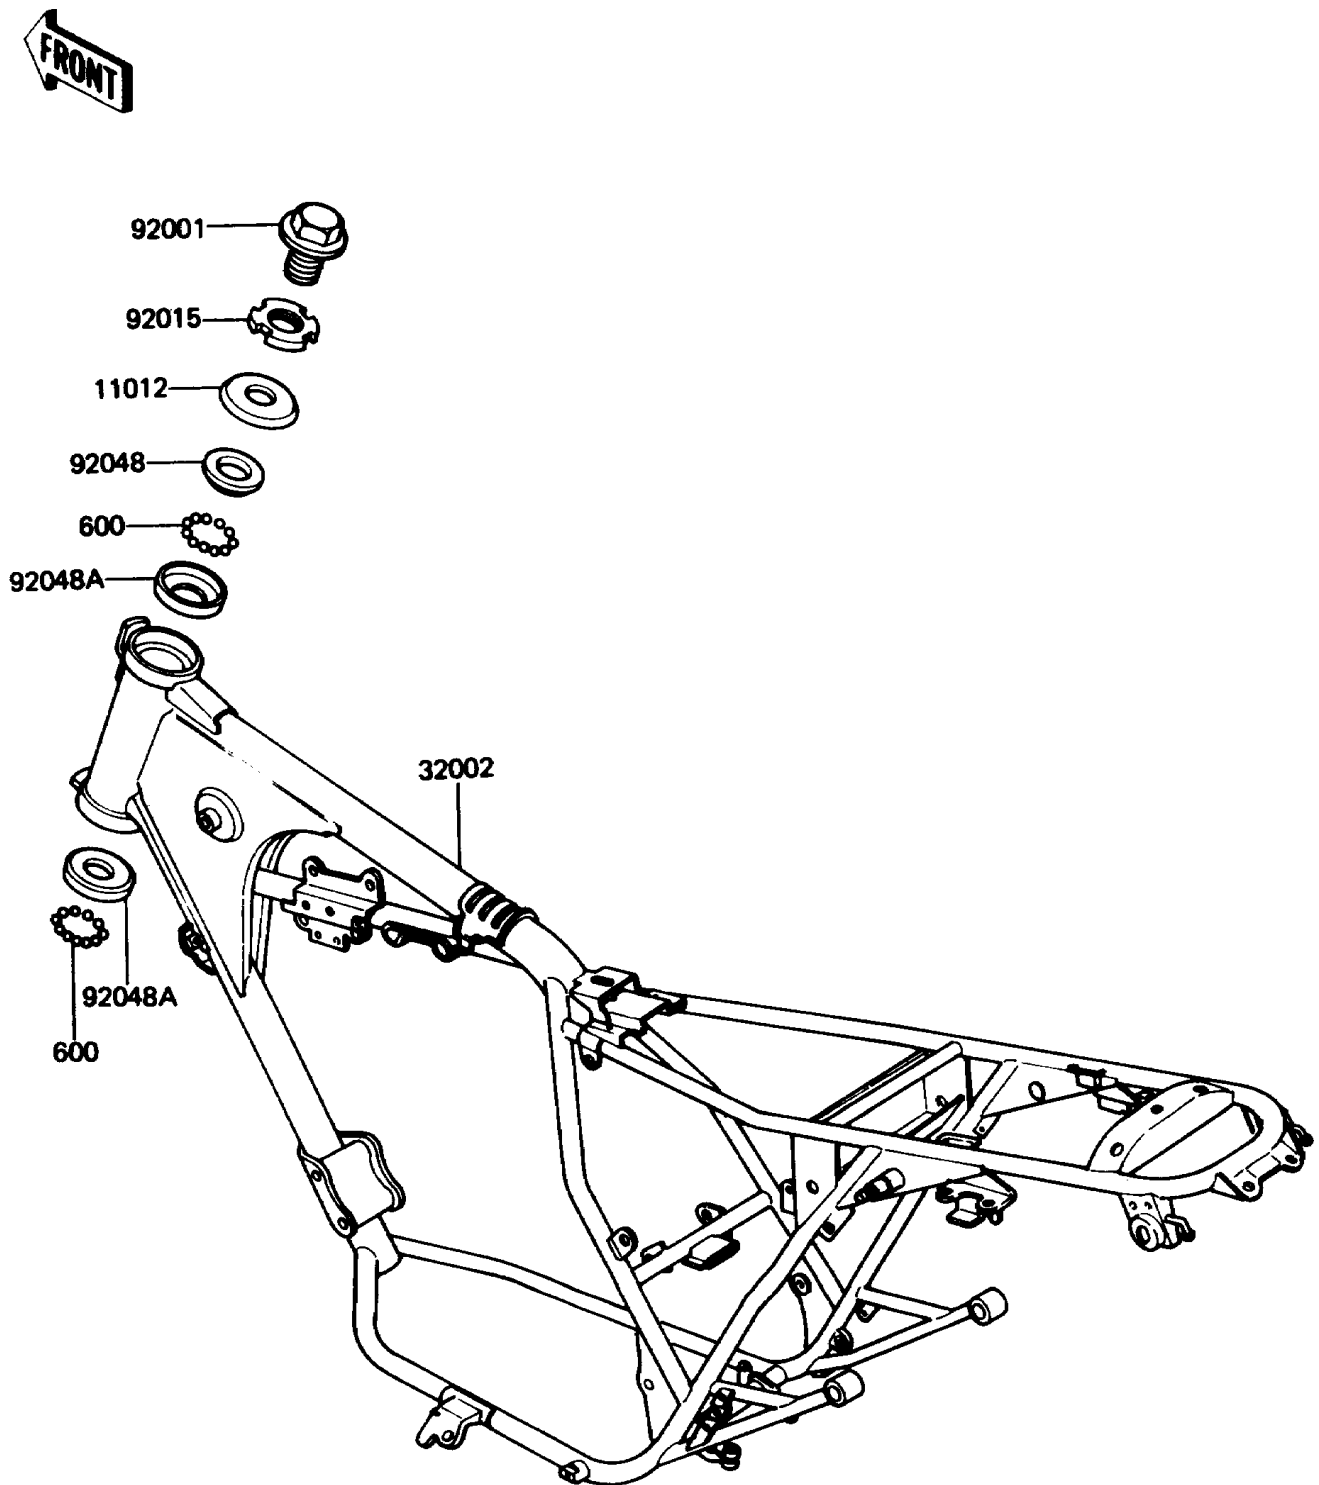

1988 LTD

PARTS DIAGRAM

Frame

F2120-0250

1988 LTD

PARTS LIST

Frame

Kawasaki

Let the Good Times Roll®

ITEM NAME

PART NUMBER

QUANTITY
