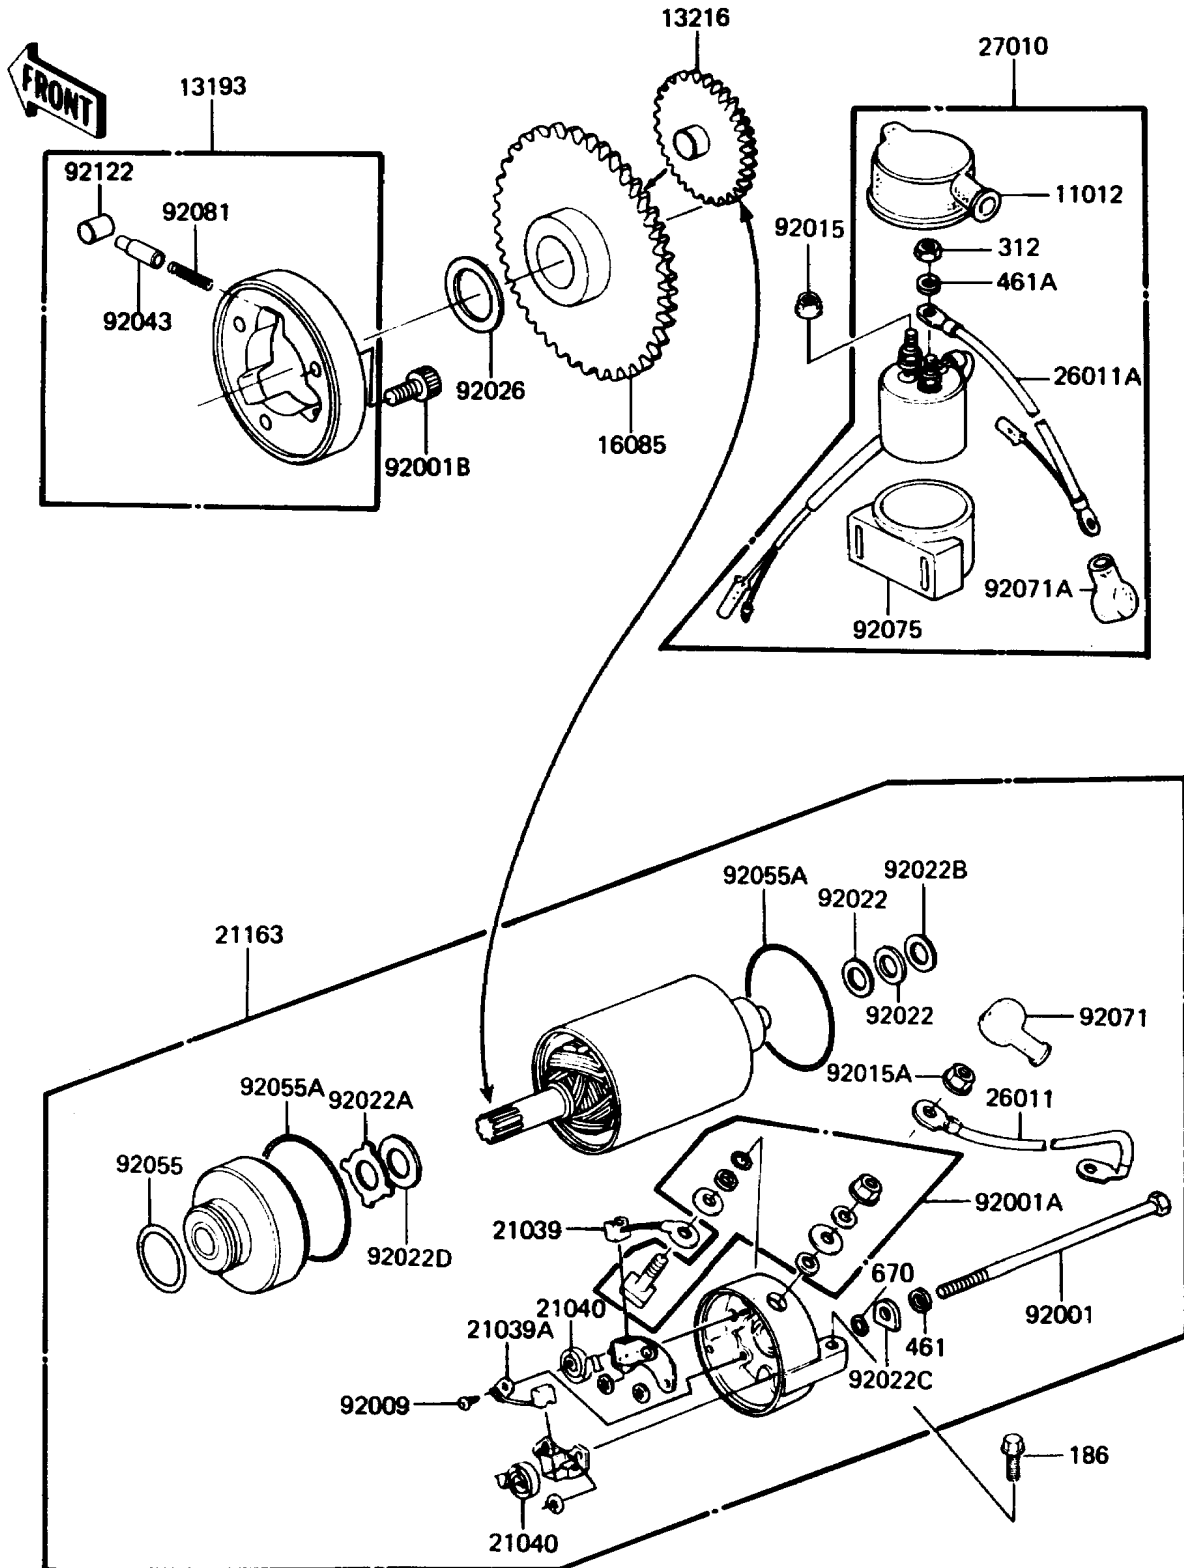

1988 LTD

PARTS DIAGRAM

Starter Motor

E1840-0011

1988 LTD

PARTS LIST

Starter Motor

Kawasaki

Let the Good Times Roll®

ITEM NAME

PART NUMBER

QUANTITY
