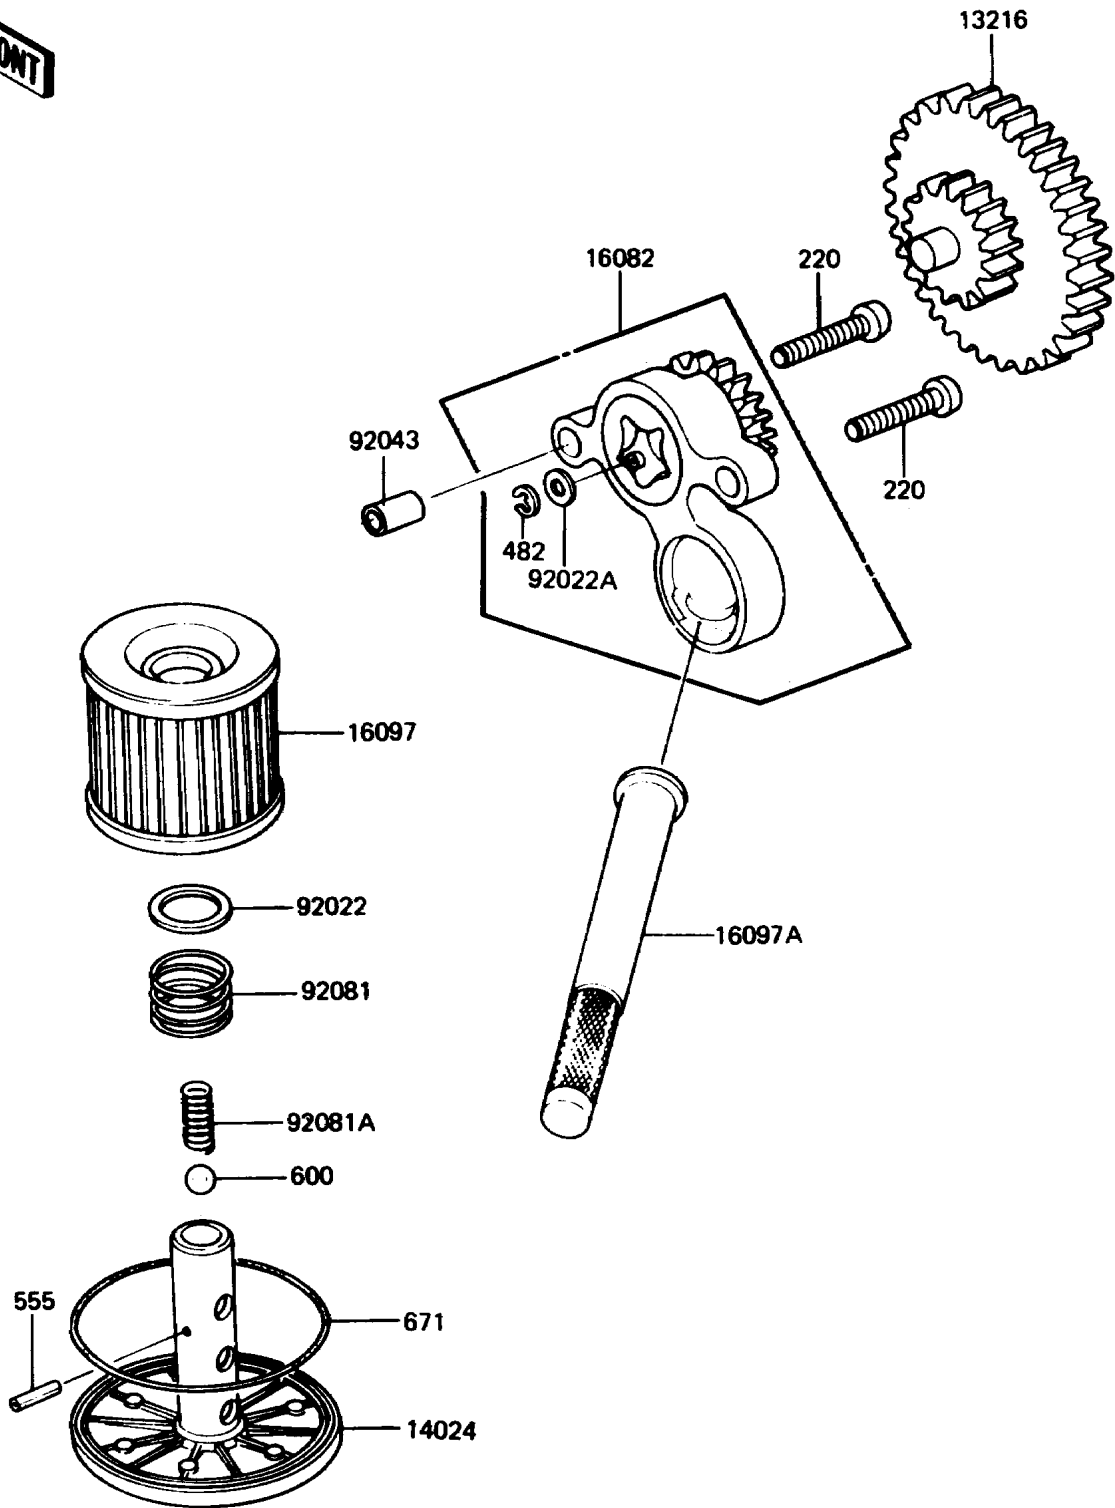

1988 LTD

PARTS DIAGRAM

Oil Pump/Oil Filter

E1710-0011

1988 LTD

PARTS LIST

Oil Pump/Oil Filter

Kawasaki

Let the Good Times Roll®

ITEM NAME

PART NUMBER

QUANTITY
