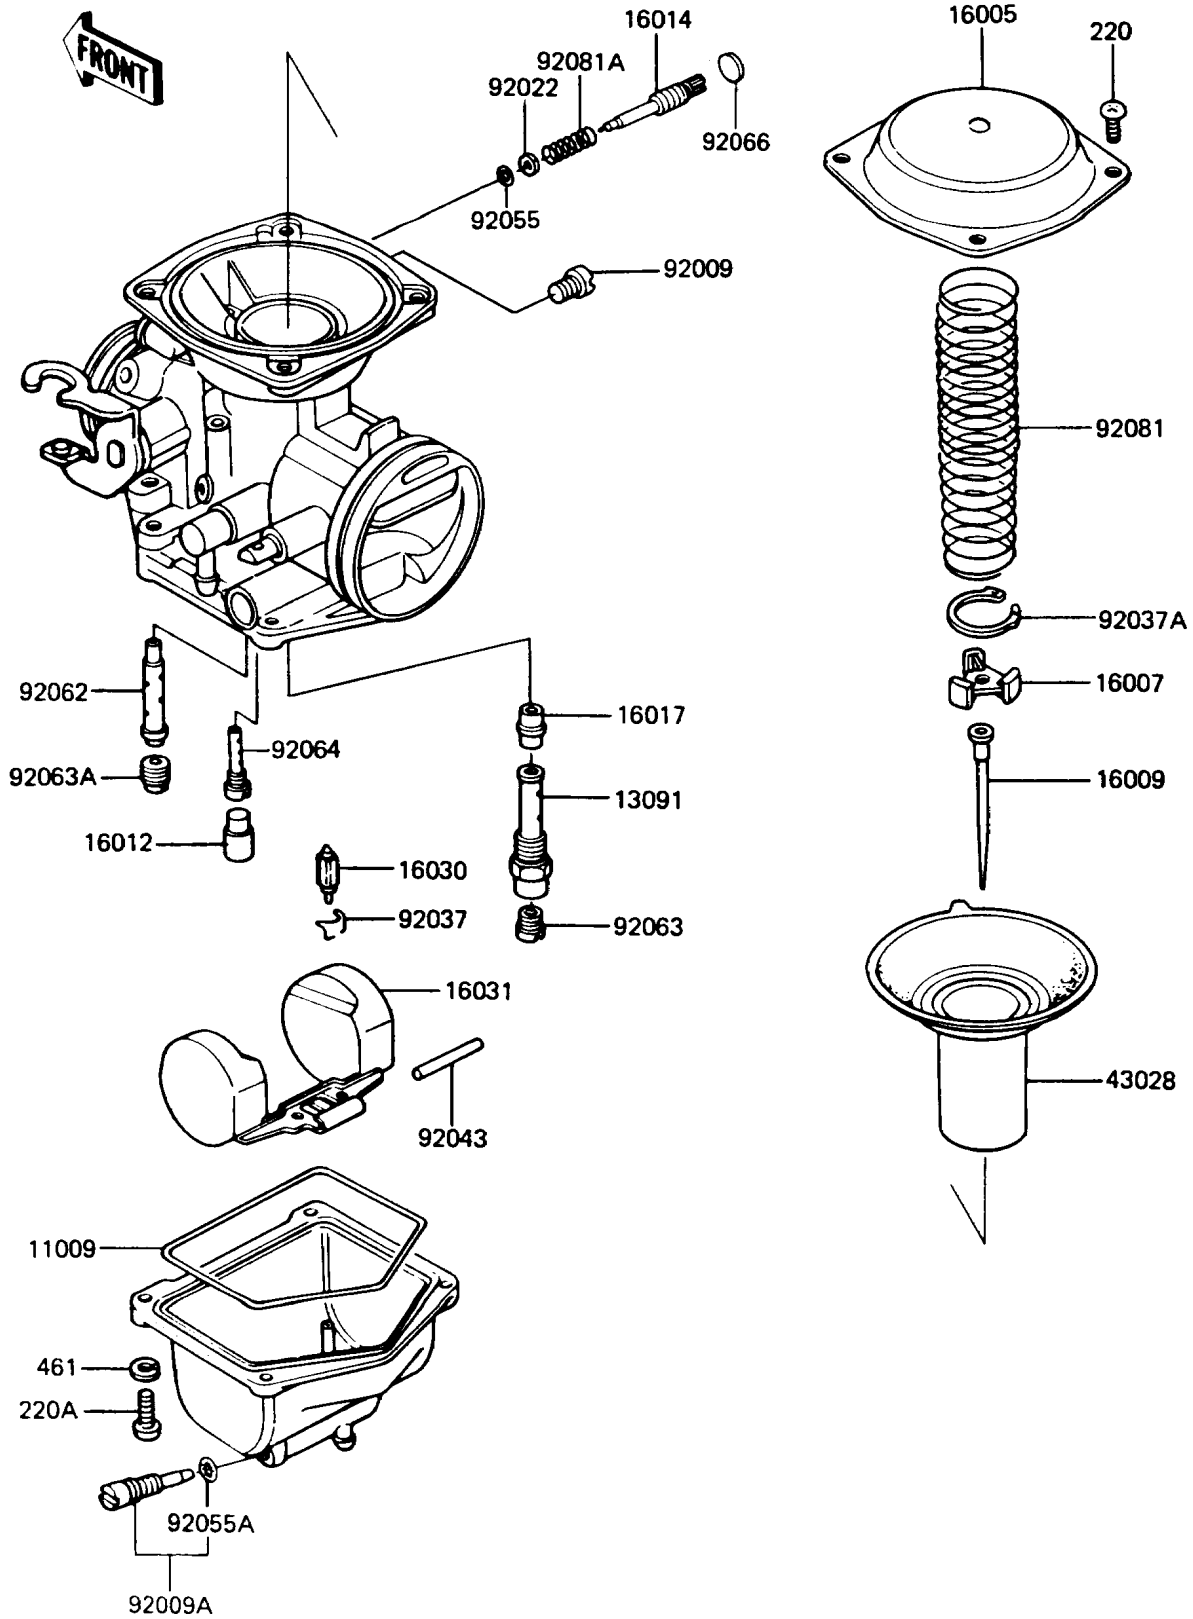

1988 LTD

PARTS DIAGRAM

Carburetor Parts

1988 LTD

PARTS LIST

Carburetor Parts

Kawasaki

Let the Good Times Roll®

ITEM NAME

PART NUMBER

QUANTITY
