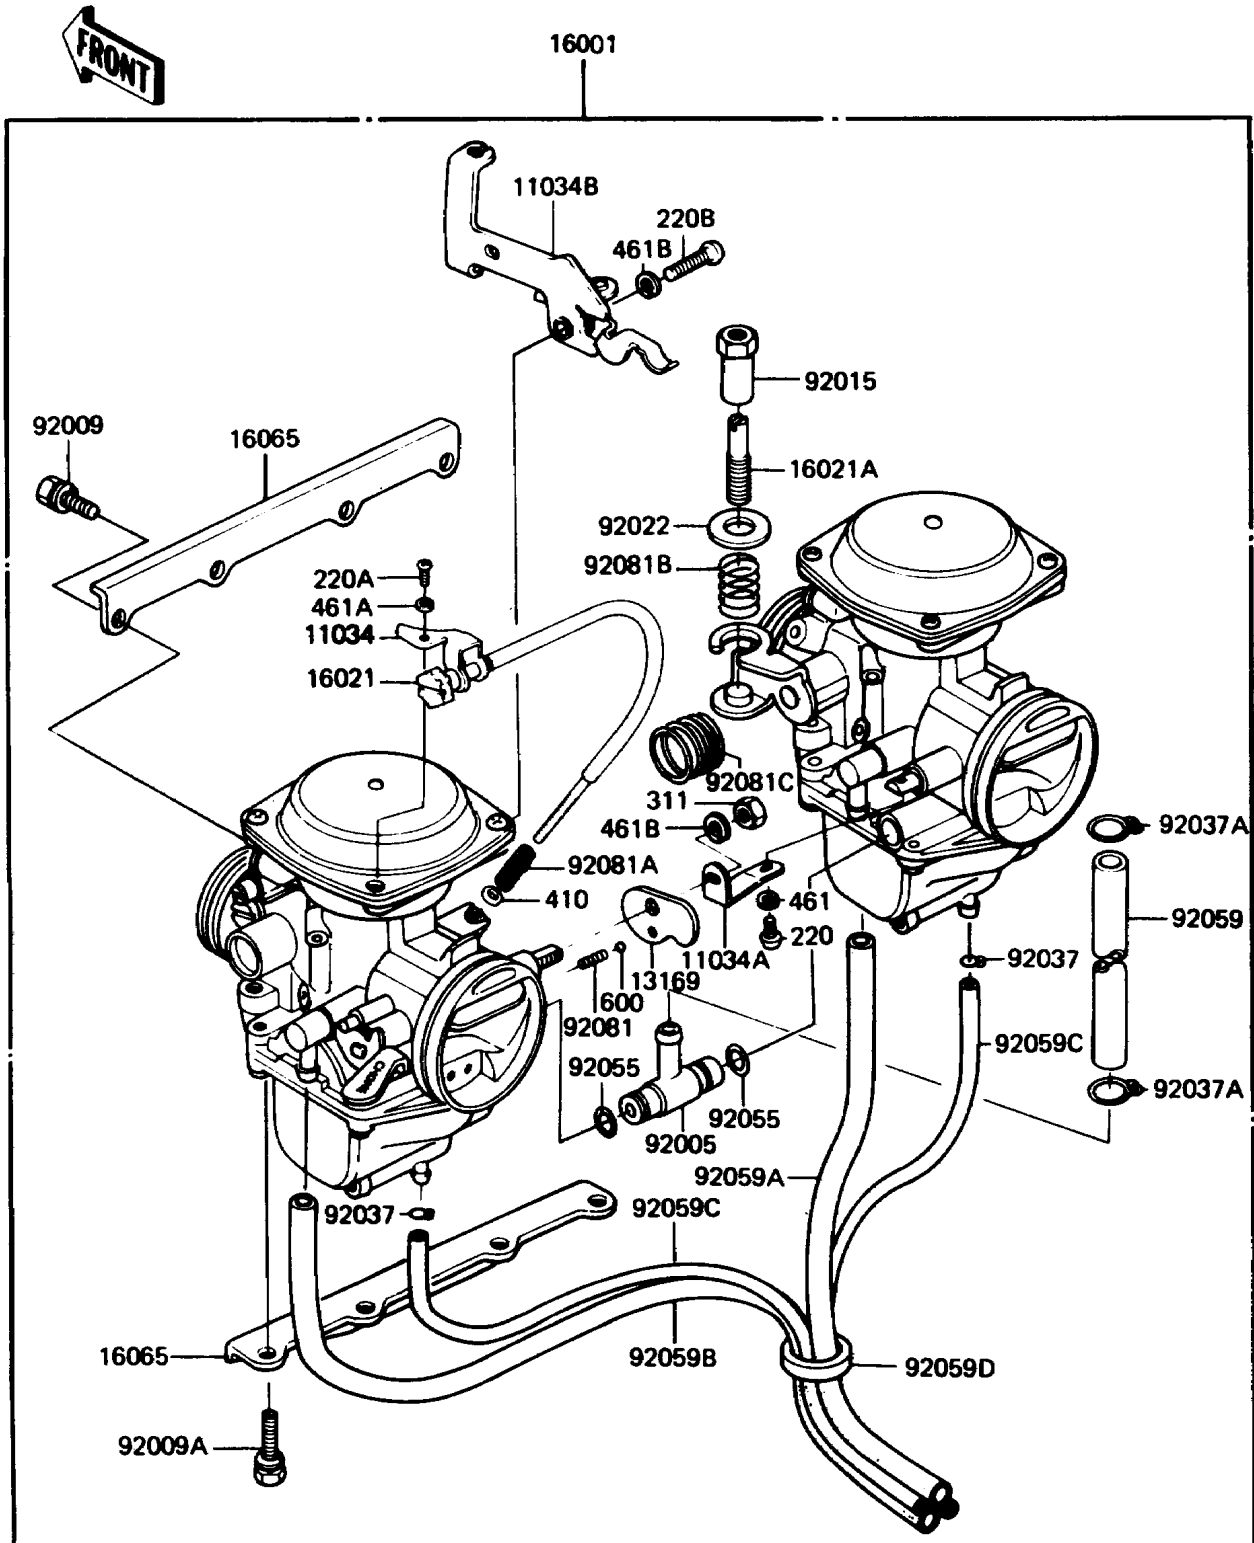

1988 LTD

PARTS DIAGRAM

Carburetor

E1611-0025

1988 LTD

PARTS LIST

Carburetor

Kawasaki

Let the Good Times Roll®

ITEM NAME

PART NUMBER

QUANTITY
