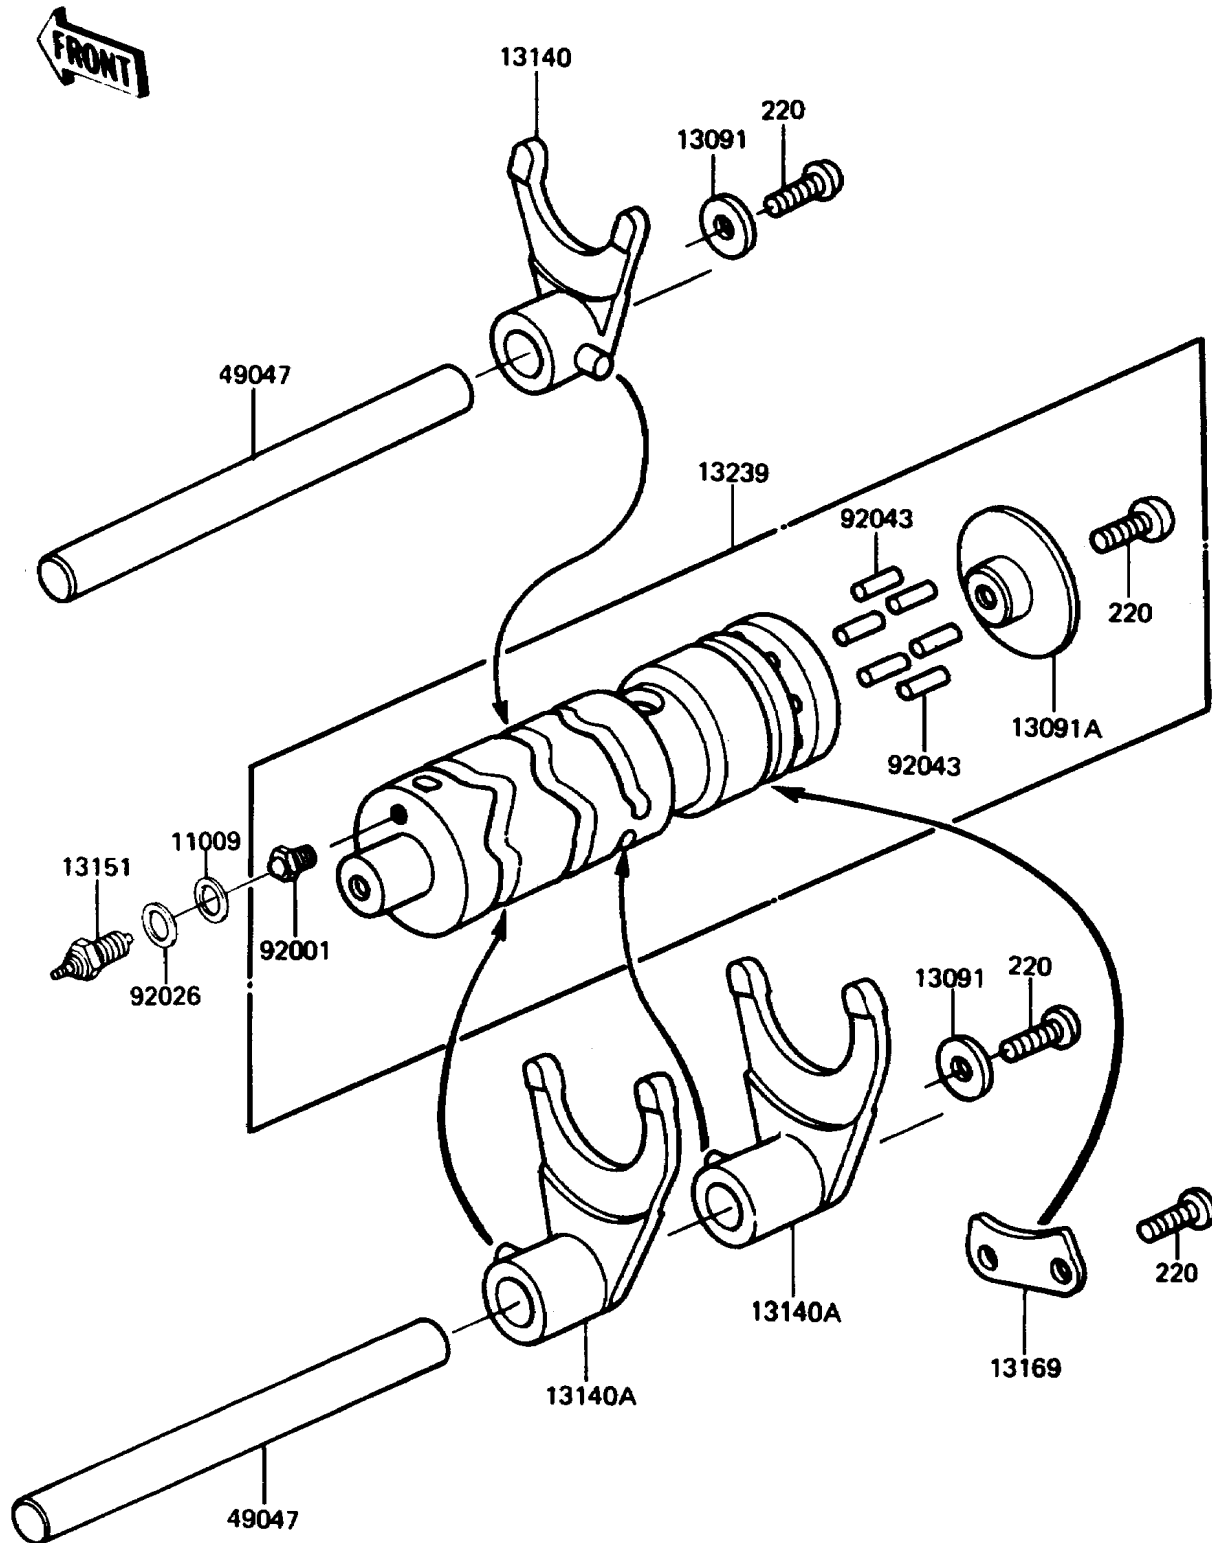

1987 LTD

PARTS DIAGRAM

Gear Change Drum/Shift Fork(s)

E1362-0014

1987 LTD

PARTS LIST

Gear Change Drum/Shift Fork(s)

ITEM NAME

PART NUMBER

QUANTITY
