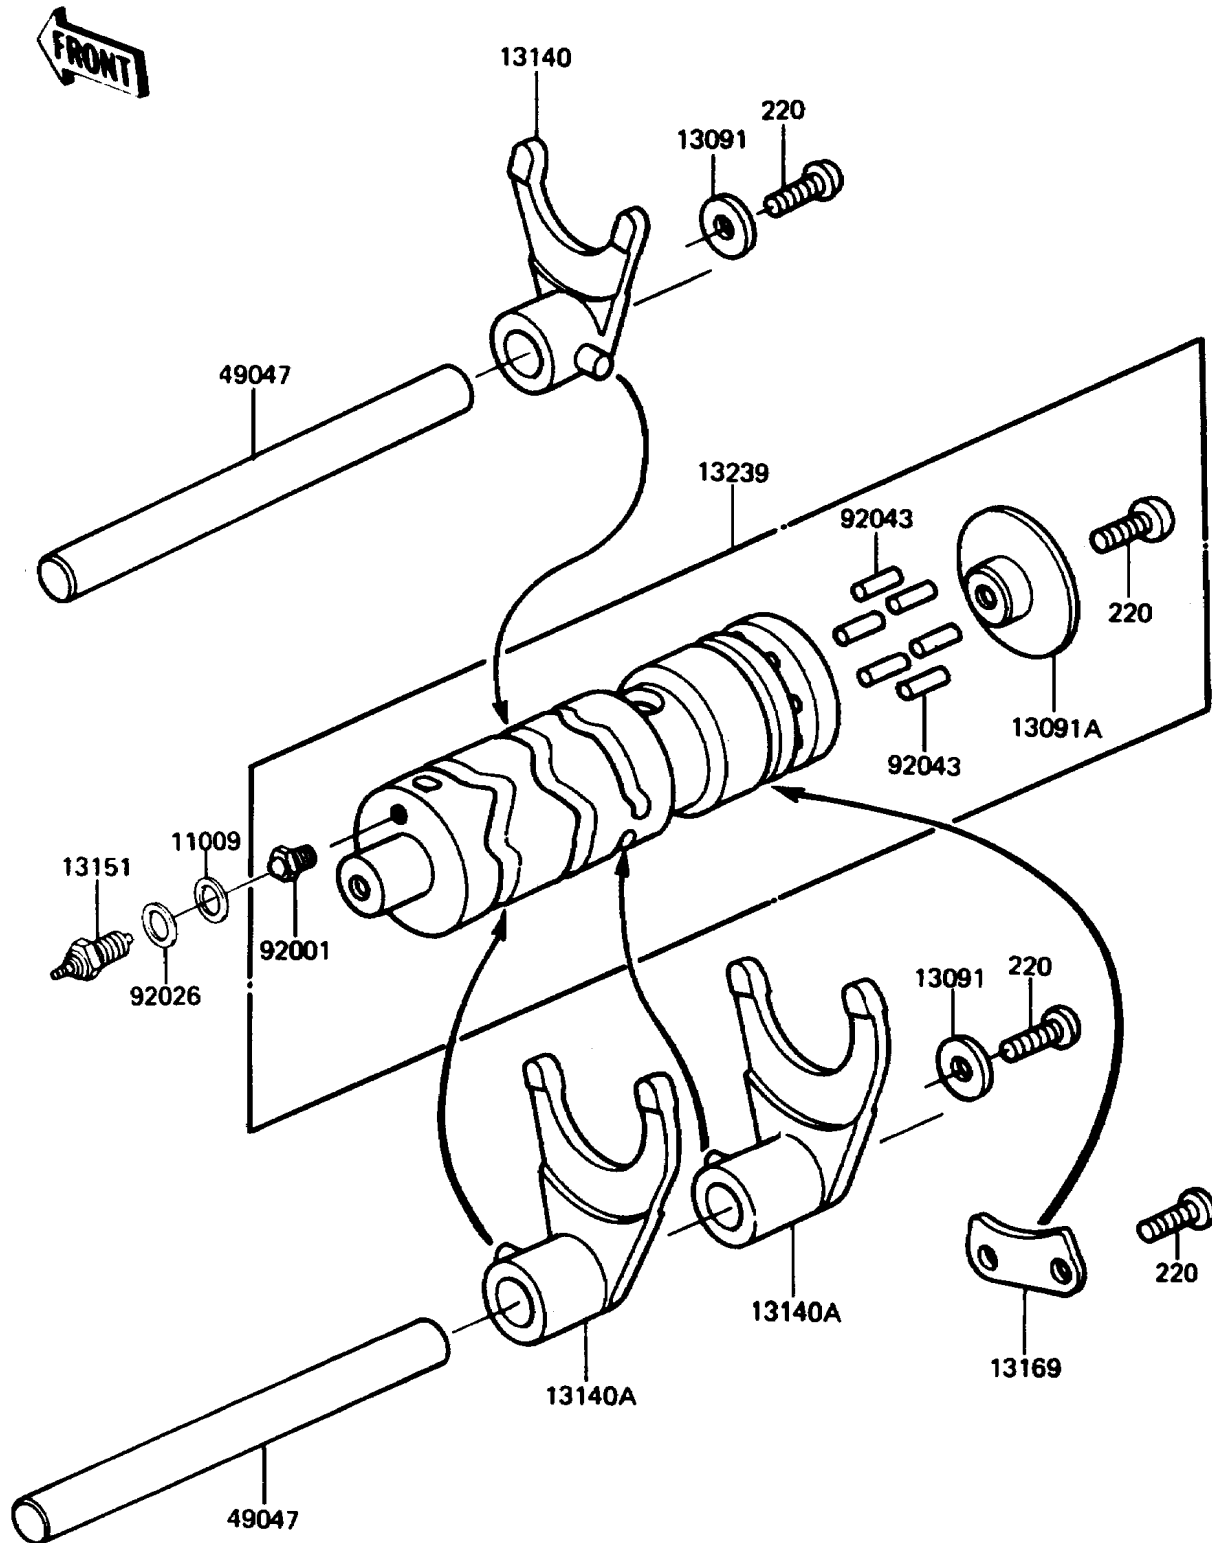

1988 LTD

PARTS DIAGRAM

Gear Change Drum/Shift Fork(s)

E1362-0014

1988 LTD

PARTS LIST

Gear Change Drum/Shift Fork(s)

ITEM NAME

PART NUMBER

QUANTITY
