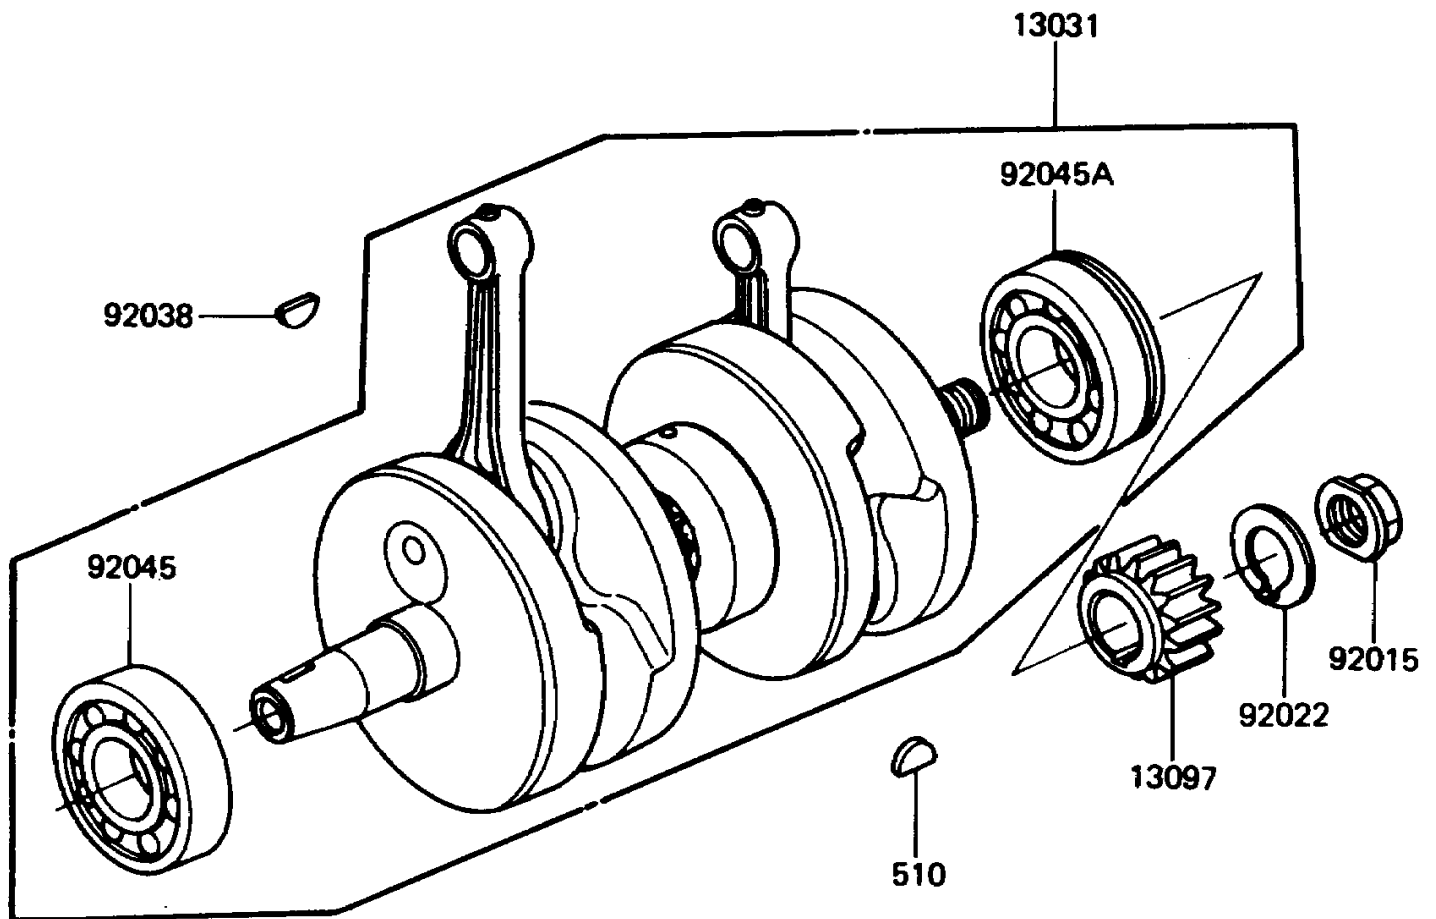

1988 LTD

PARTS DIAGRAM

Crankshaft

E1321-0006

1988 LTD

PARTS LIST

Crankshaft

Kawasaki

Let the Good Times Roll®

ITEM NAME

PART NUMBER

QUANTITY
