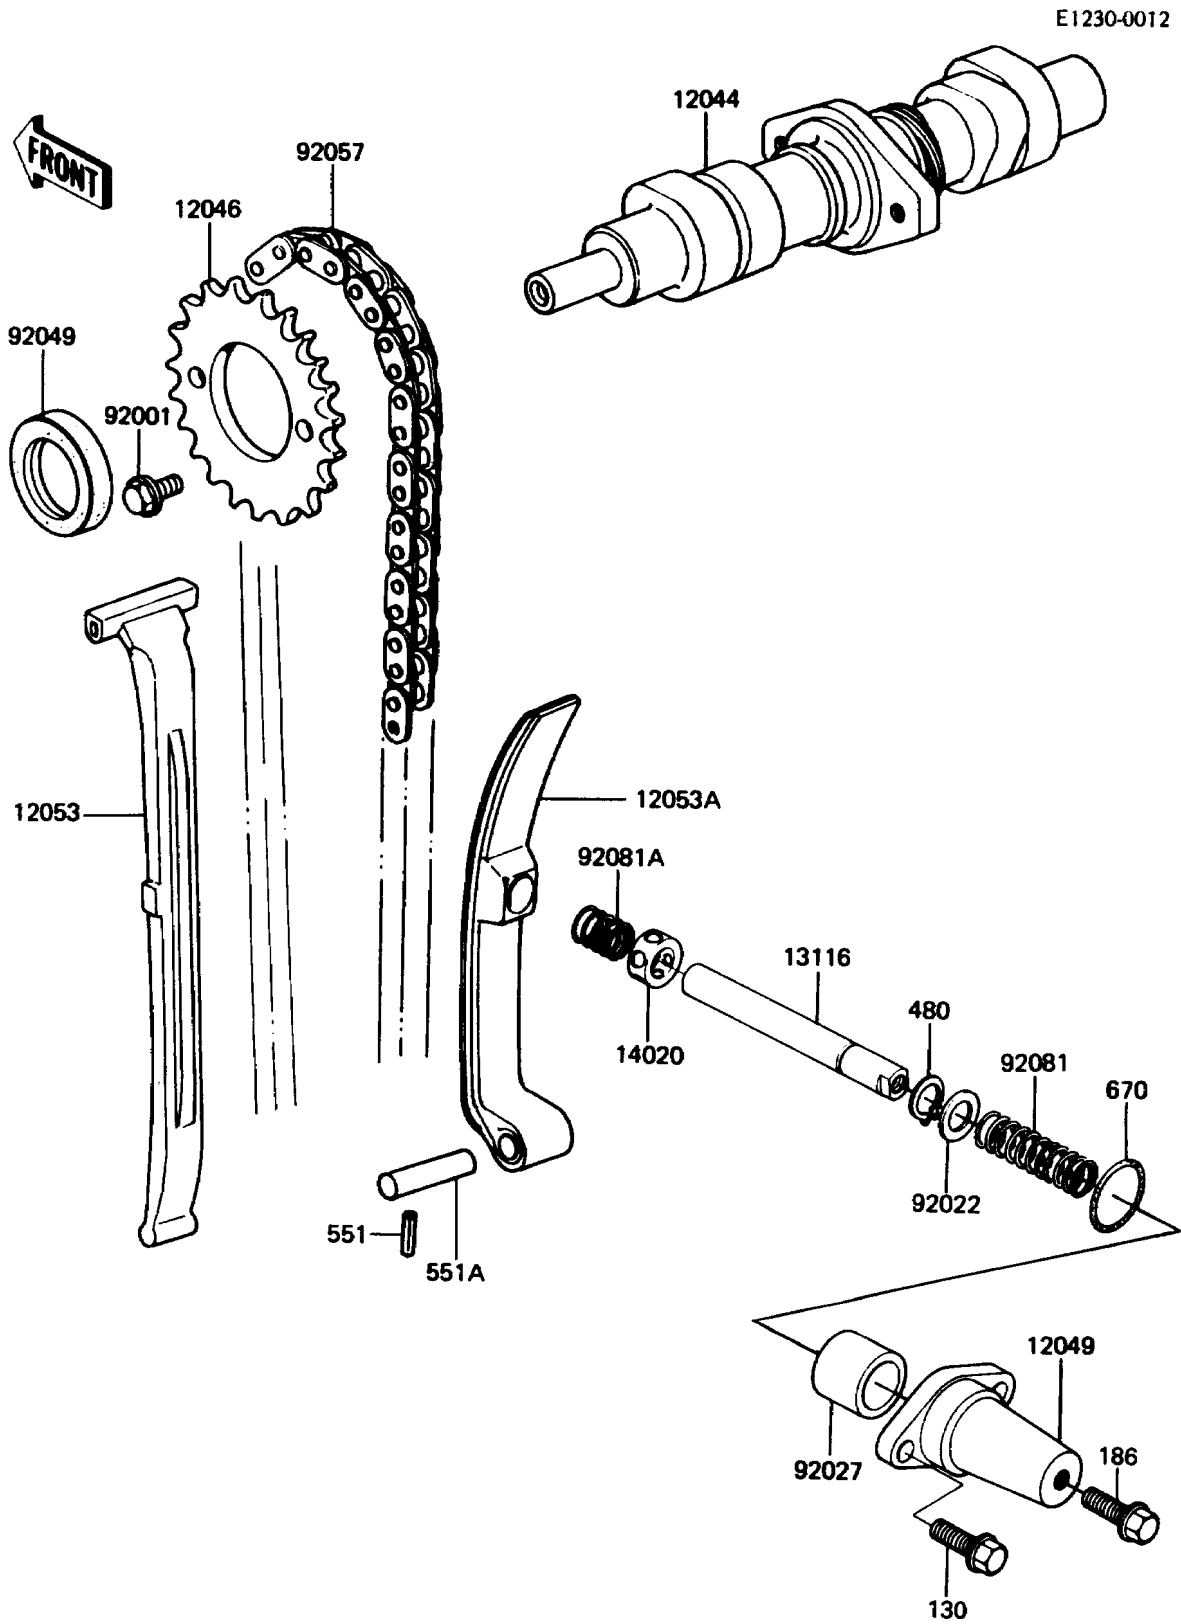

1988 LTD

PARTS DIAGRAM

Camshaft(s)/Tensioner

1988 LTD

PARTS LIST

Camshaft(s)/Tensioner

Kawasaki

Let the Good Times Roll®

ITEM NAME

PART NUMBER

QUANTITY
