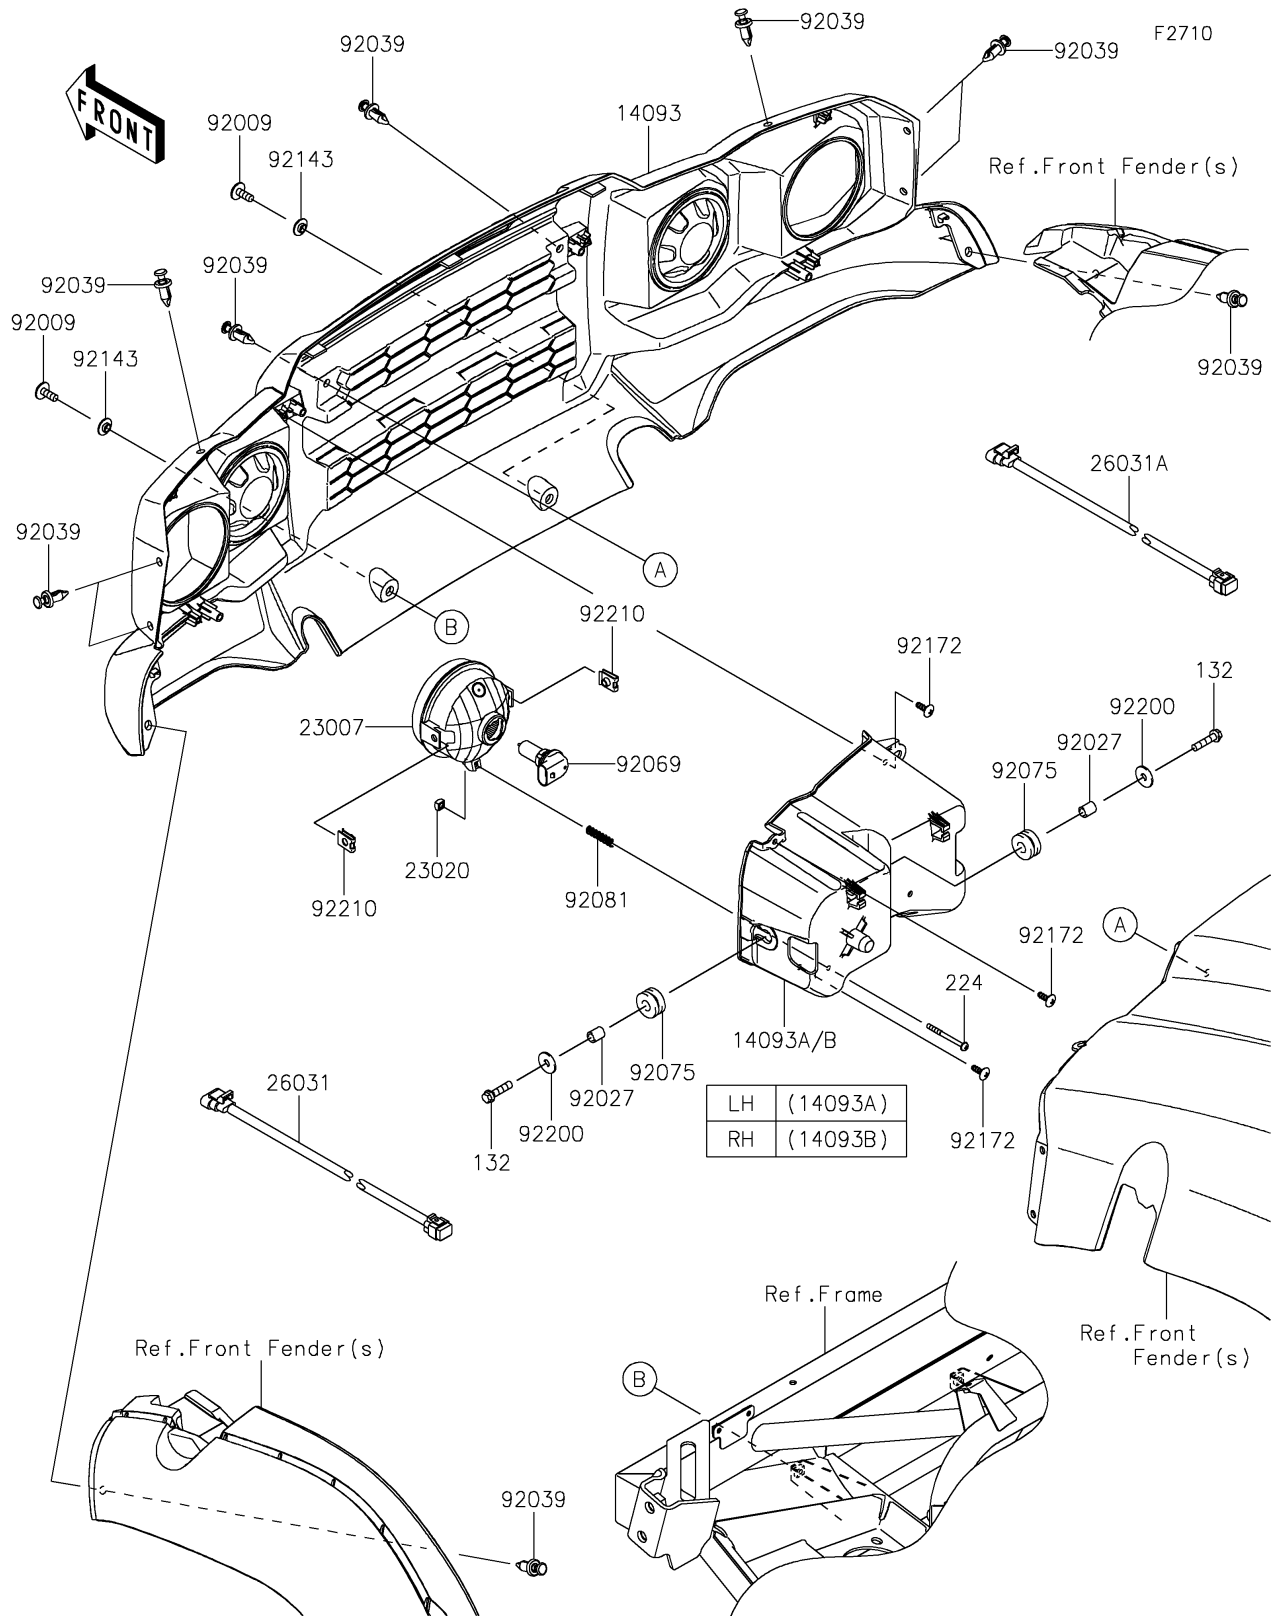

2020 MULE SX™

PARTS DIAGRAM

Headlight(s)

2020 MULE SX™

PARTS LIST

Headlight(s)

Kawasaki

Let the Good Times Roll®

ITEM NAME

PART NUMBER

QUANTITY
