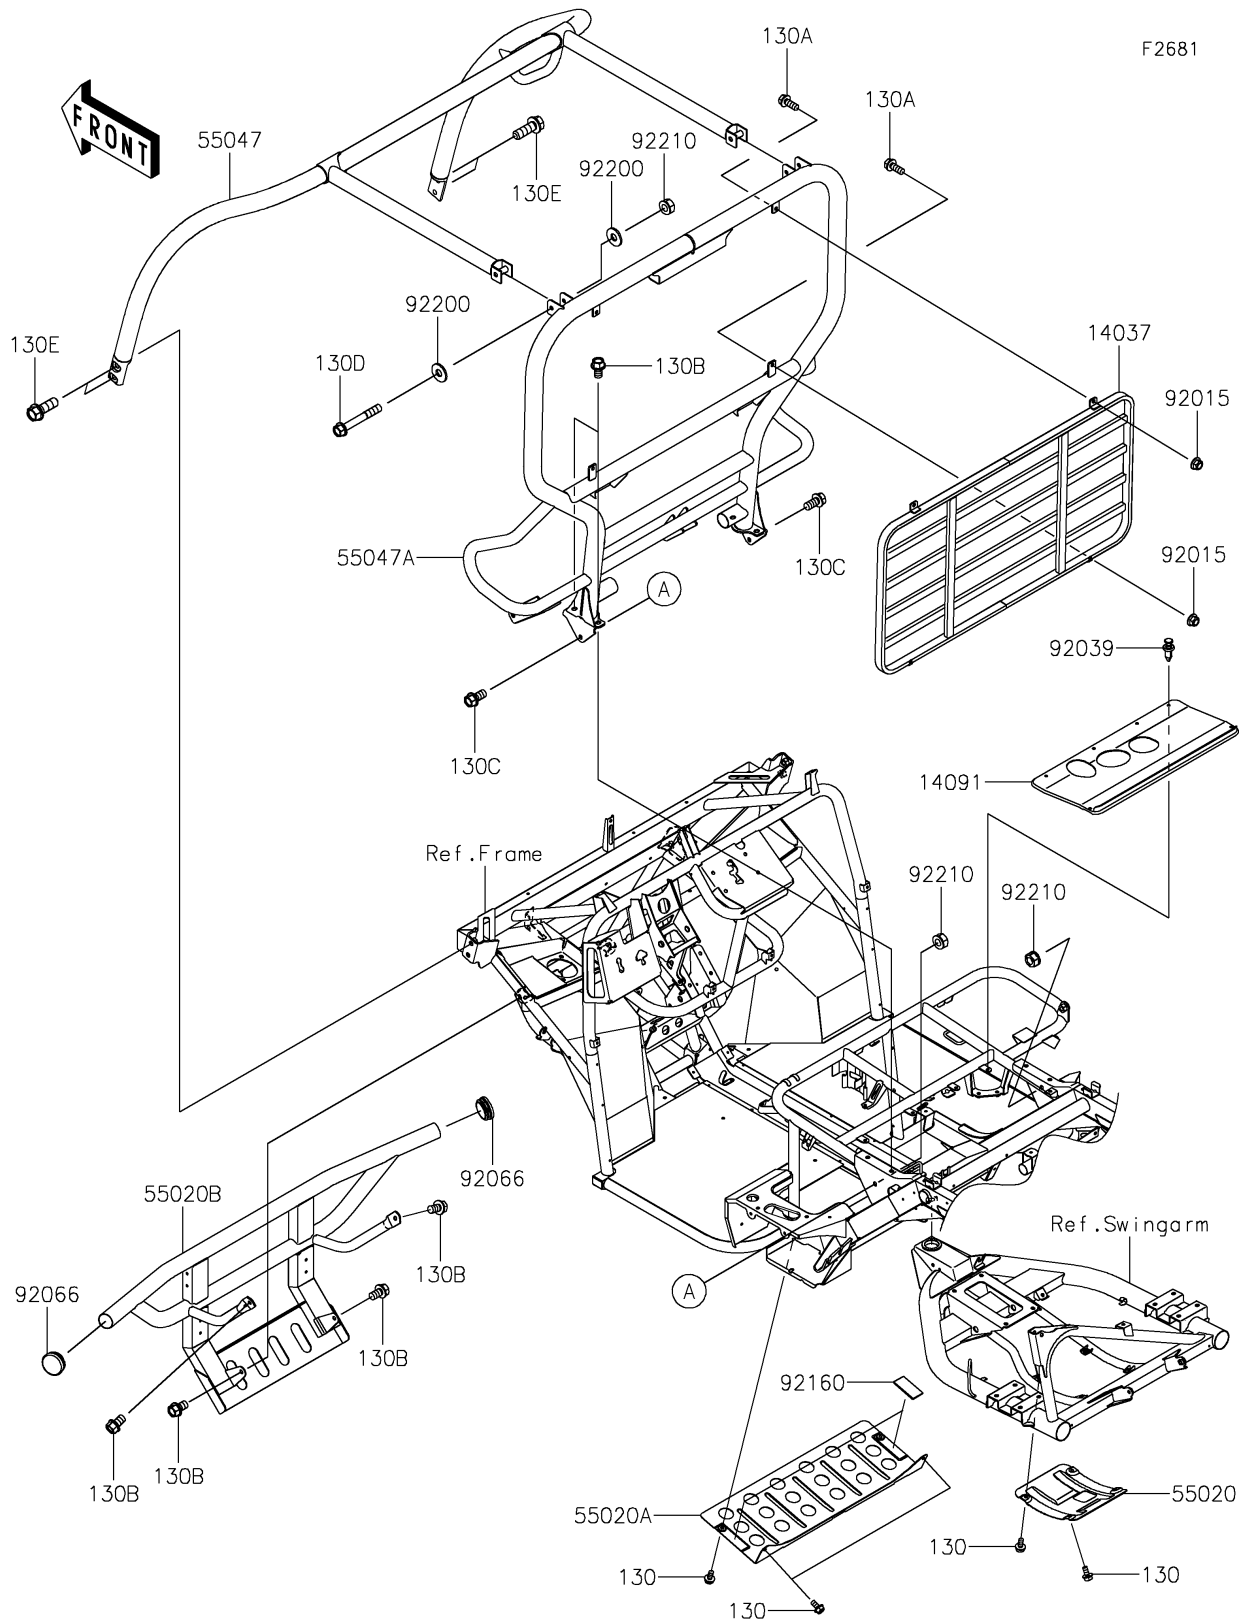

2020 MULE SX™

PARTS DIAGRAM

Guards/Cab Frame

2020 MULE SX™

PARTS LIST

Guards/Cab Frame

Kawasaki

Let the Good Times Roll®

ITEM NAME

PART NUMBER

QUANTITY
