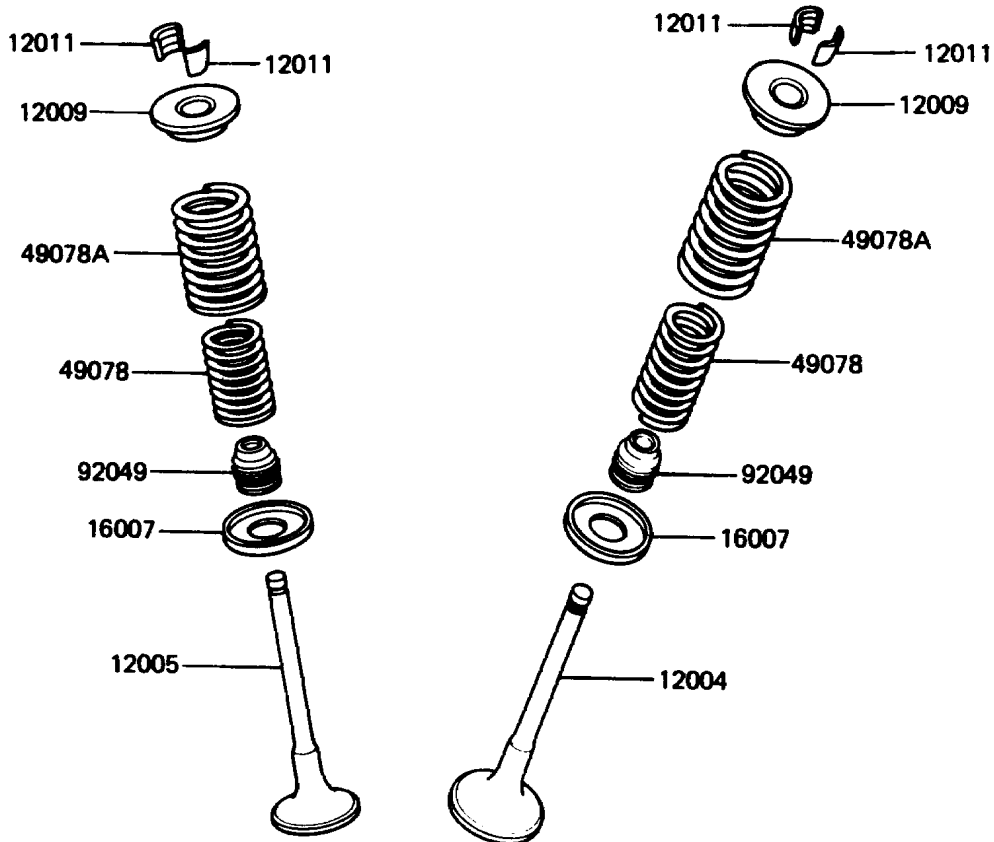

1988 LTD

PARTS DIAGRAM

Valve(s)

E1210-0008

1988 LTD

PARTS LIST

Valve(s)

ITEM NAME

PART NUMBER

QUANTITY
