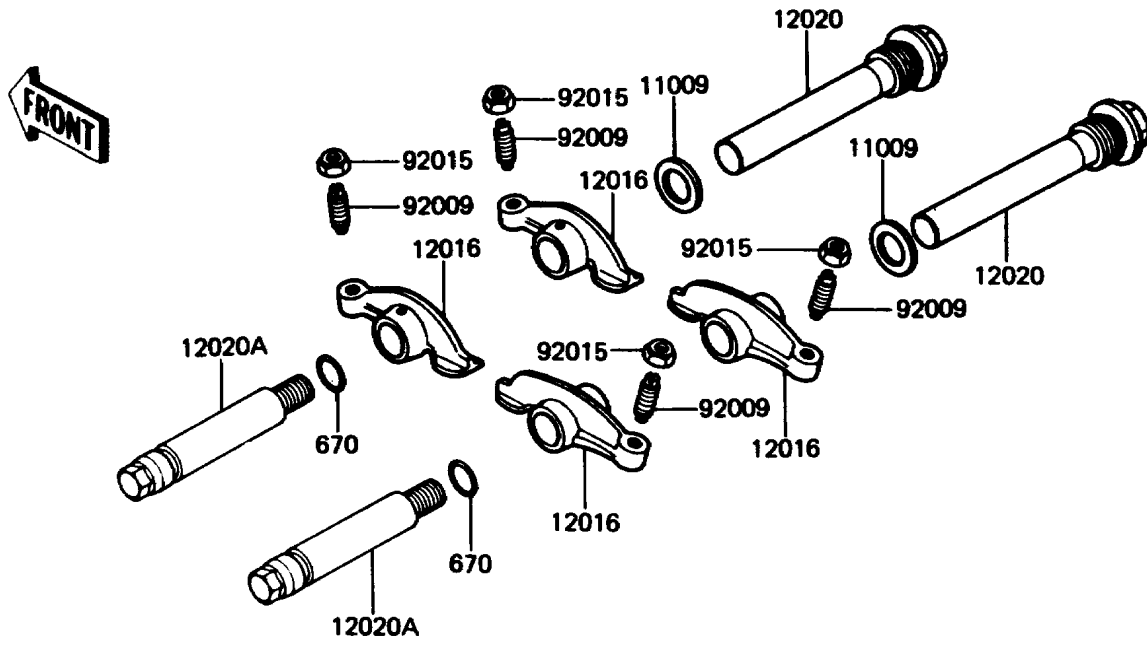

1988 LTD

PARTS DIAGRAM

Valve(s)

E1210-0008

1988 LTD

PARTS LIST

Valve(s)

ITEM NAME

PART NUMBER

QUANTITY
