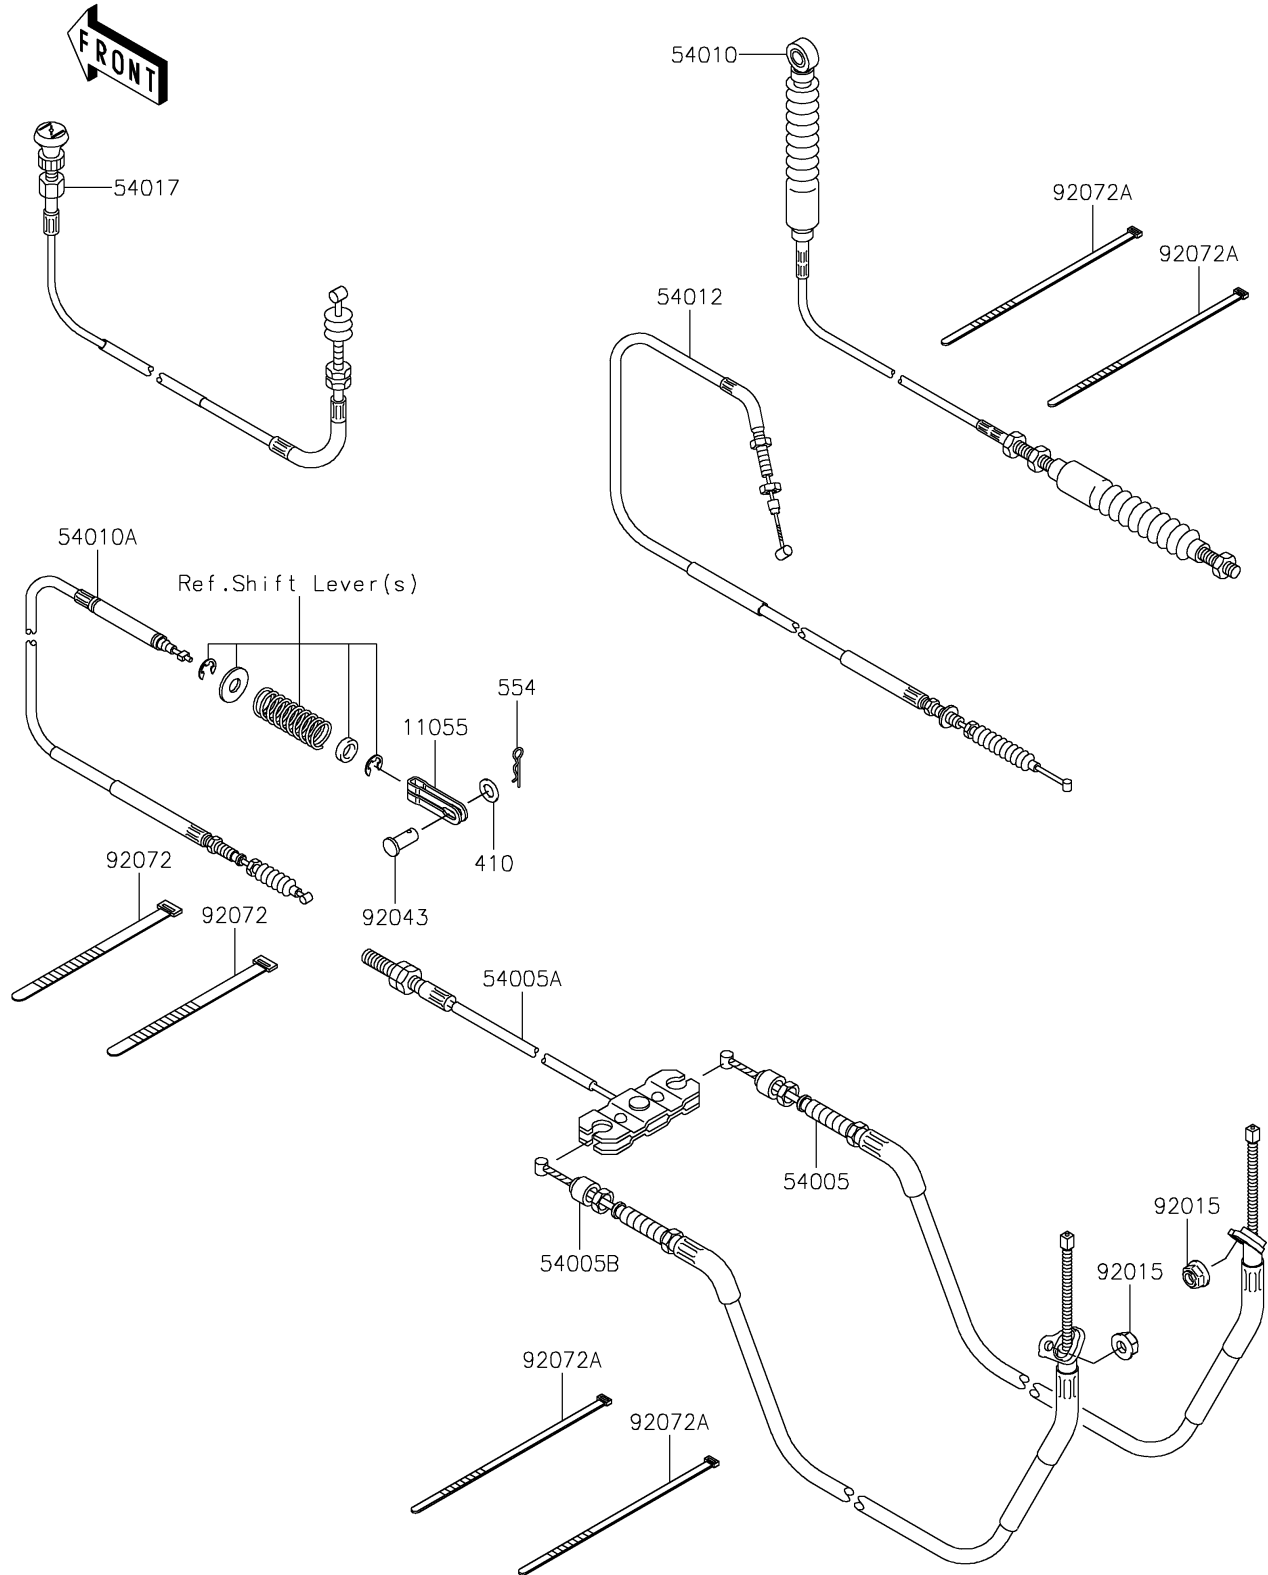

2020 MULE SX™

PARTS DIAGRAM

Cables

F2540

2020 MULE SX™

PARTS LIST

Cables

Kawasaki

Let the Good Times Roll®

ITEM NAME

PART NUMBER

QUANTITY
