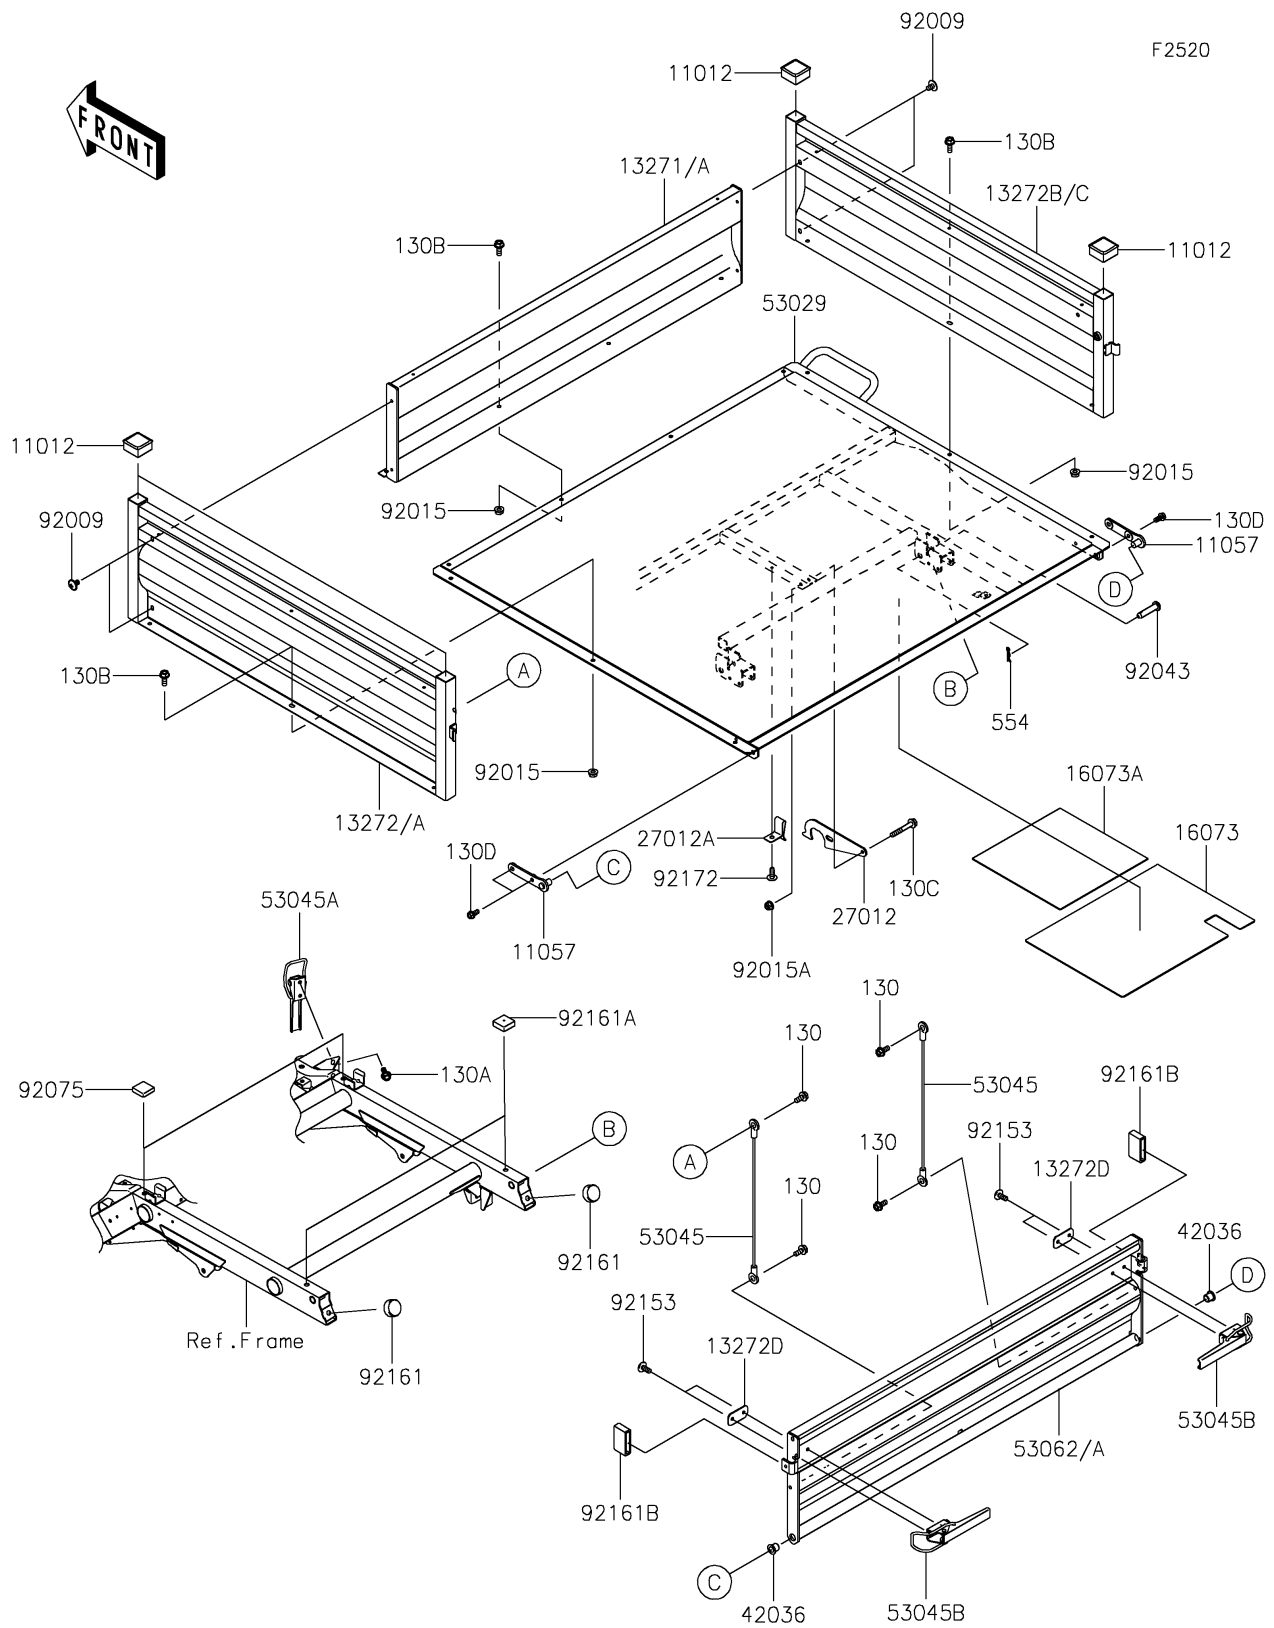

2020 MULE SX™

PARTS DIAGRAM

Carrier(s)

2020 MULE SX™

PARTS LIST

Carrier(s)

Kawasaki

Let the Good Times Roll®

ITEM NAME

PART NUMBER

QUANTITY
