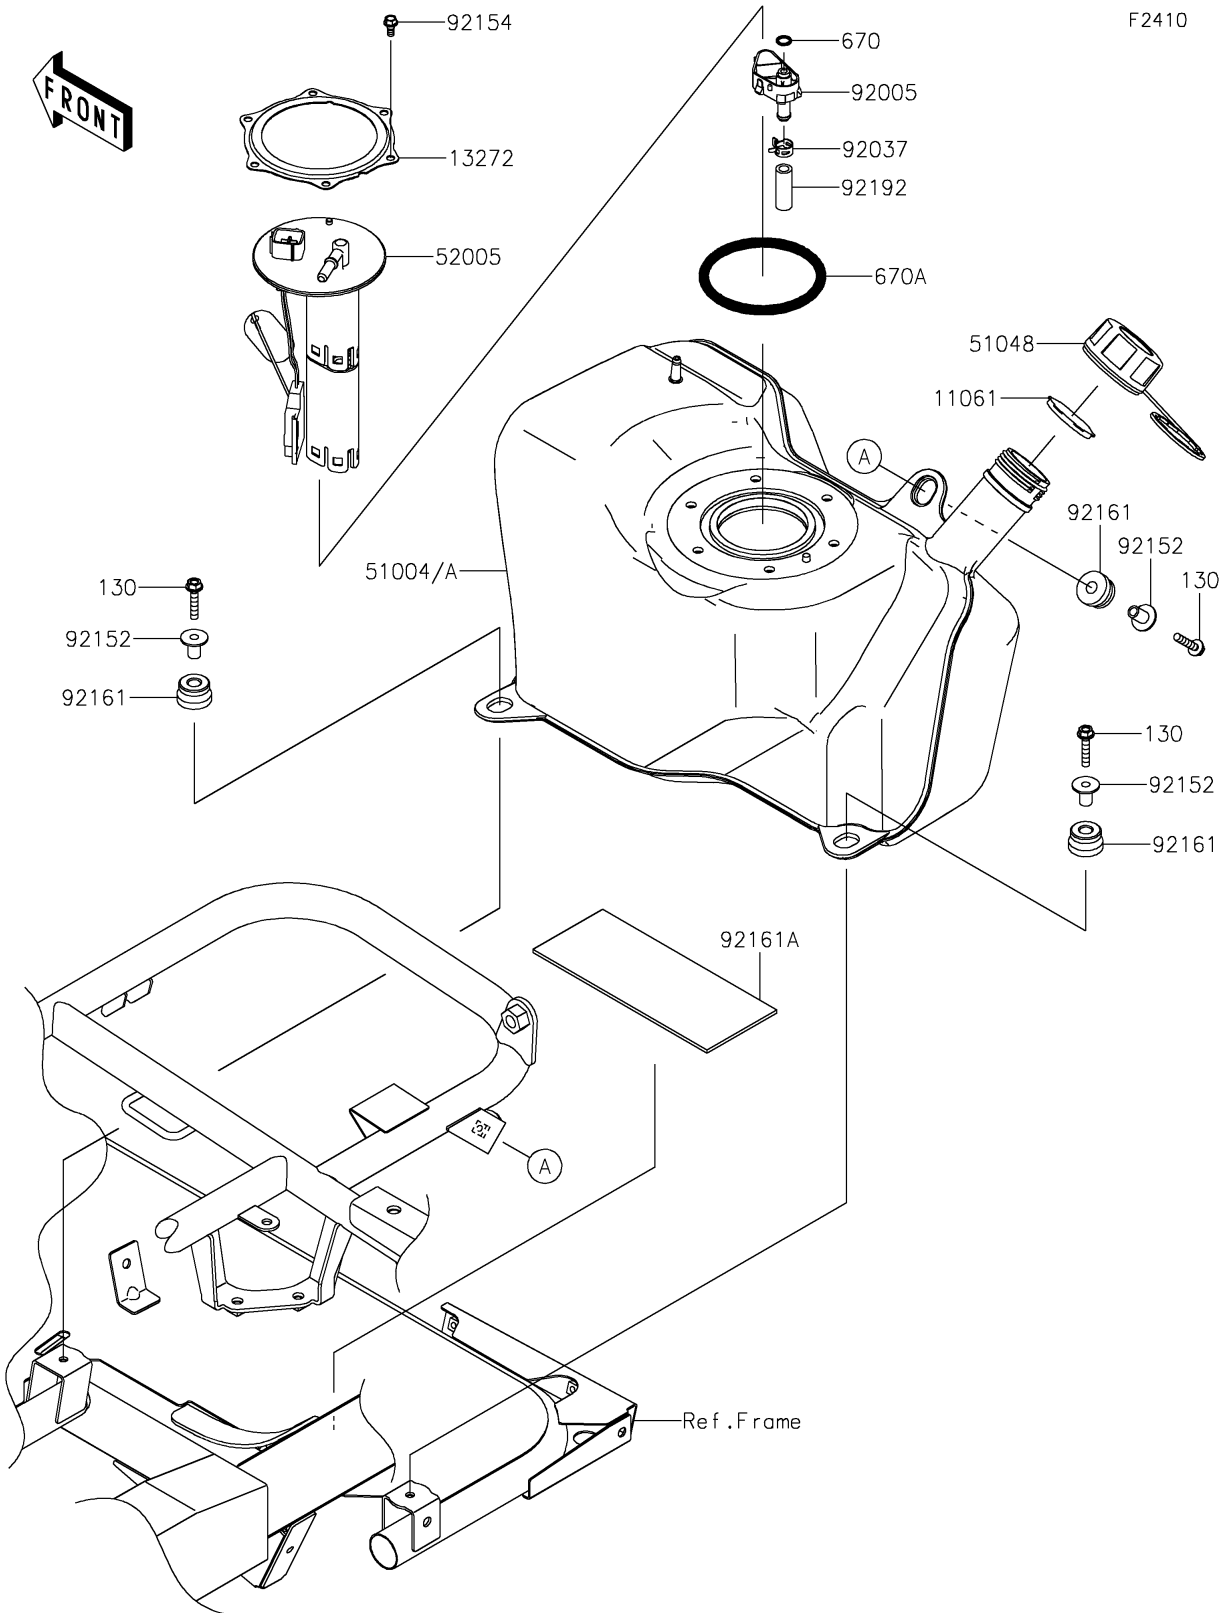

2020 MULE SX™

PARTS DIAGRAM

Fuel Tank

2020 MULE SX™

PARTS LIST

Fuel Tank

ITEM NAME

PART NUMBER

QUANTITY
