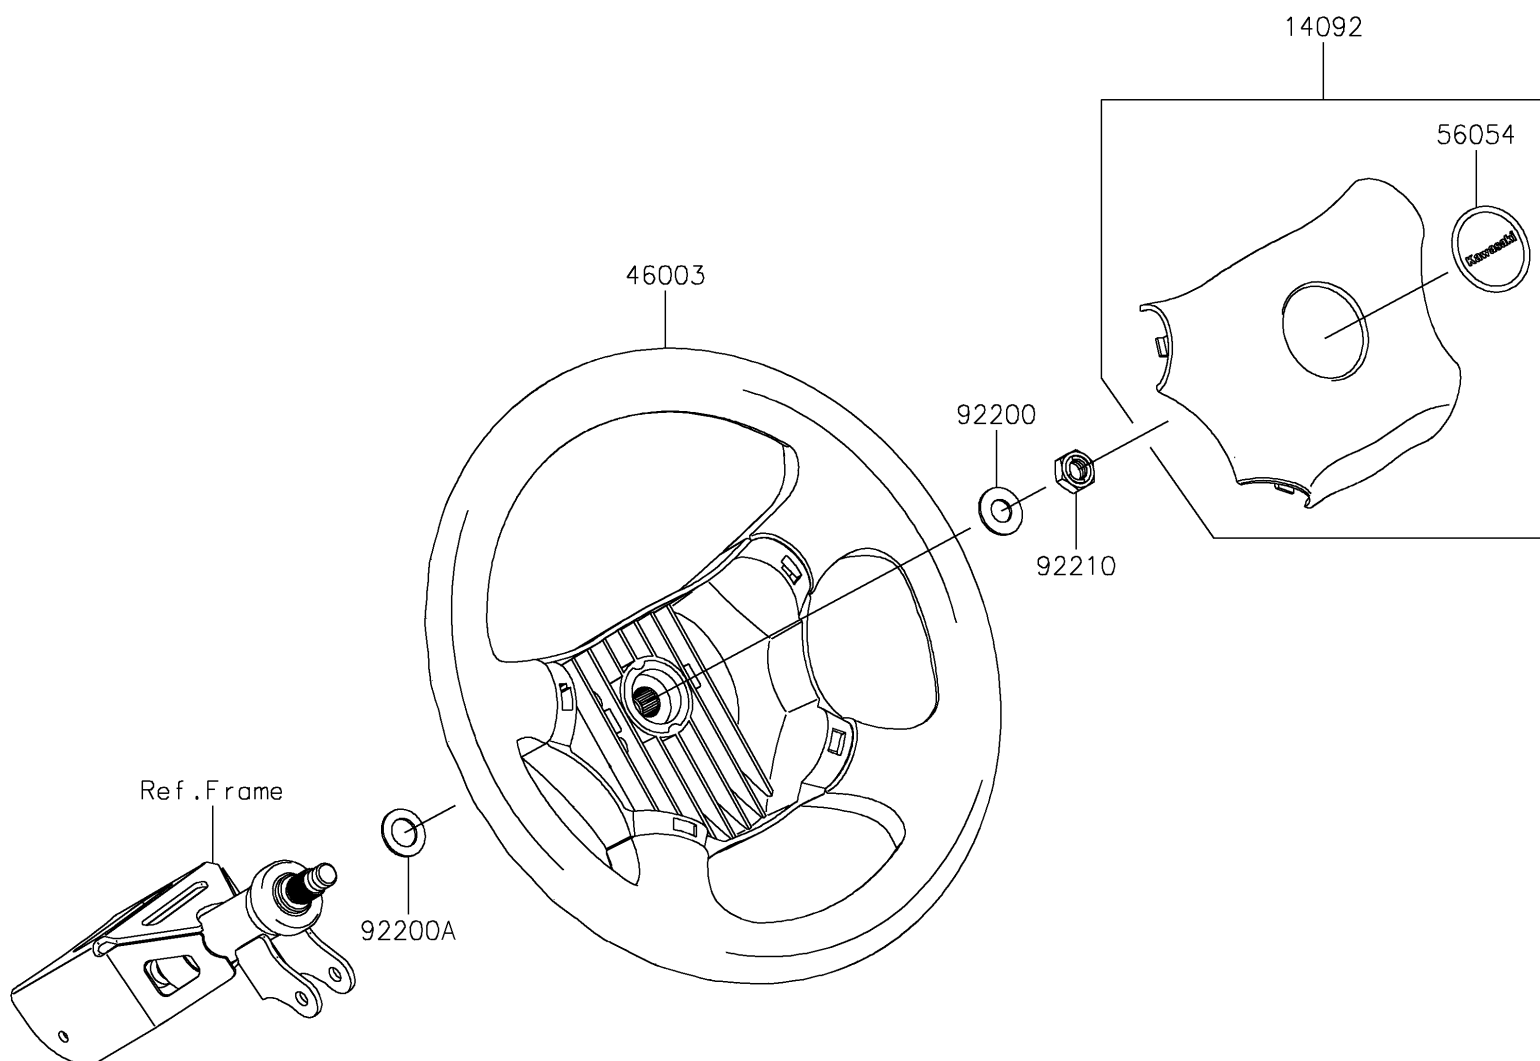

2020 MULE SX™

PARTS DIAGRAM

Steering Wheel

F2311

2020 MULE SX™

PARTS LIST

Steering Wheel

ITEM NAME

PART NUMBER

QUANTITY
