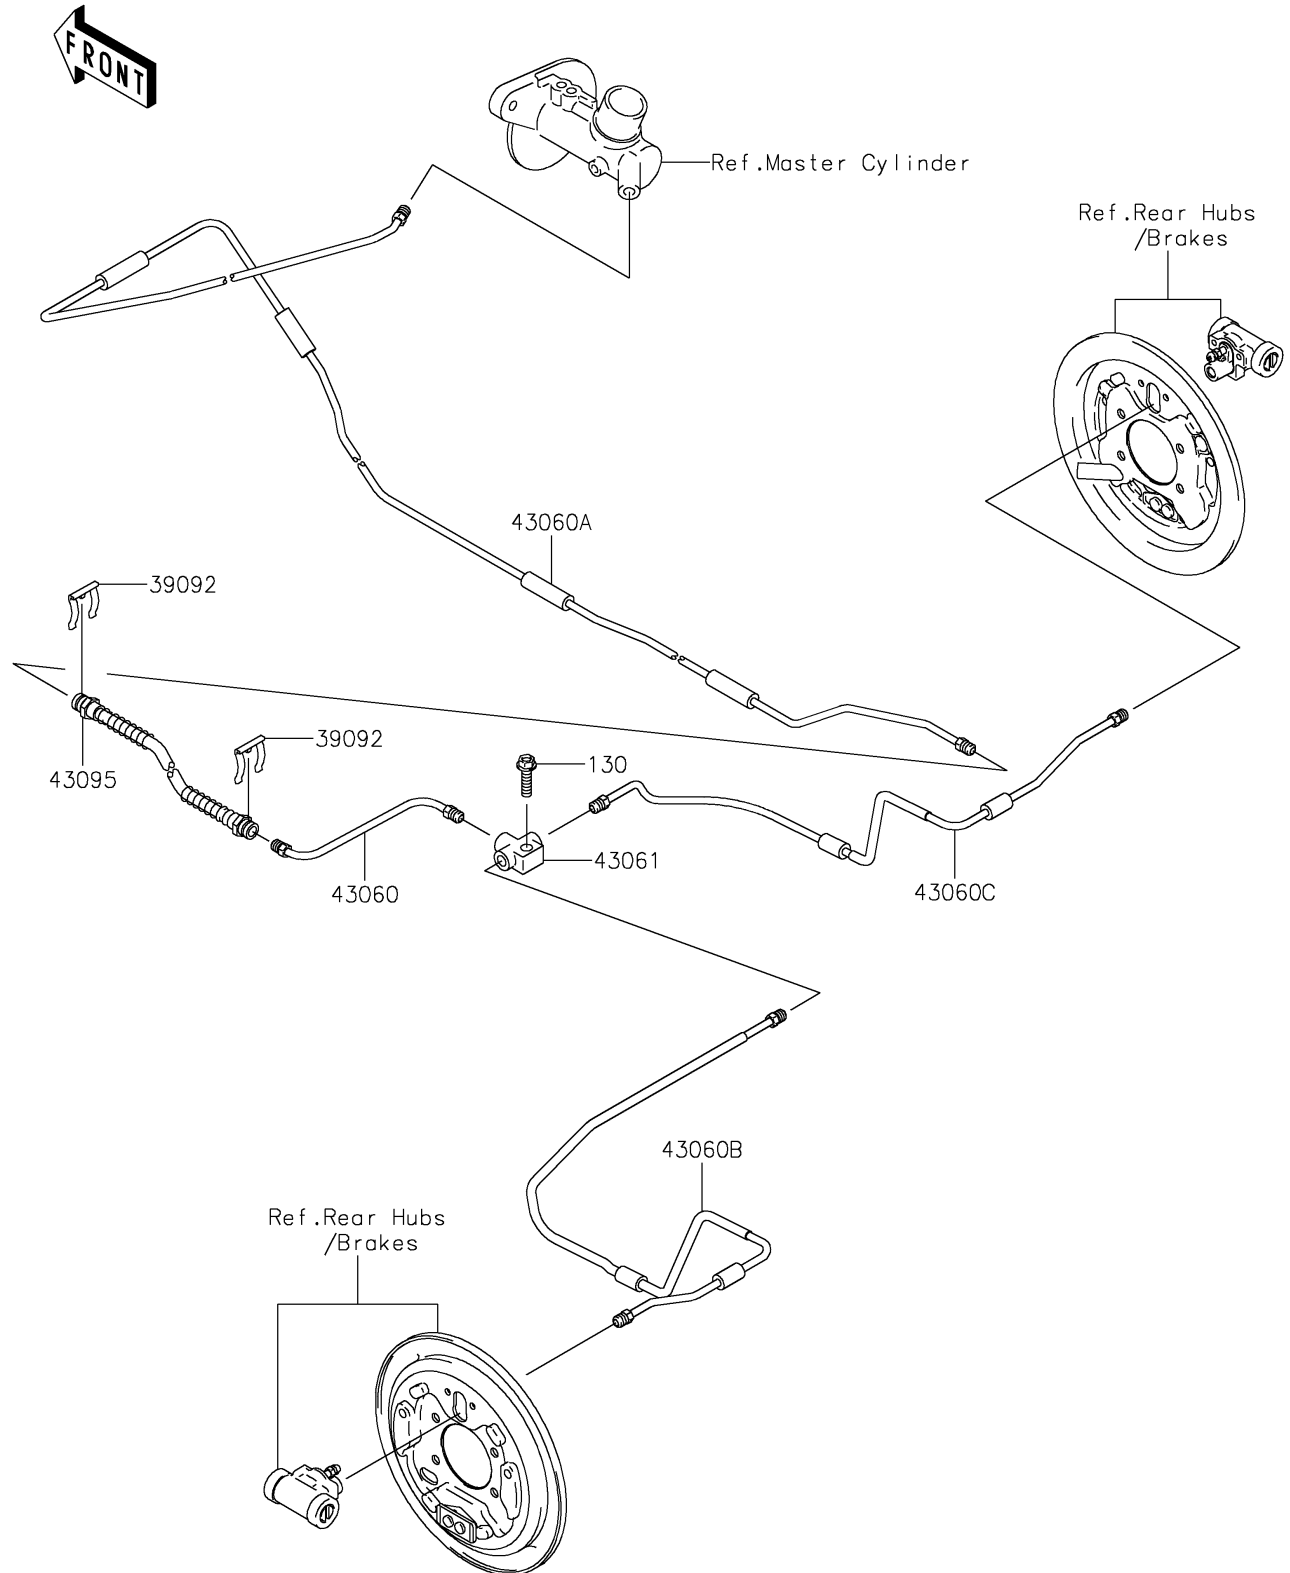

2020 MULE SX™

PARTS DIAGRAM

Rear Brake Piping

F2264

2020 MULE SX™

PARTS LIST

Rear Brake Piping

ITEM NAME

PART NUMBER

QUANTITY
