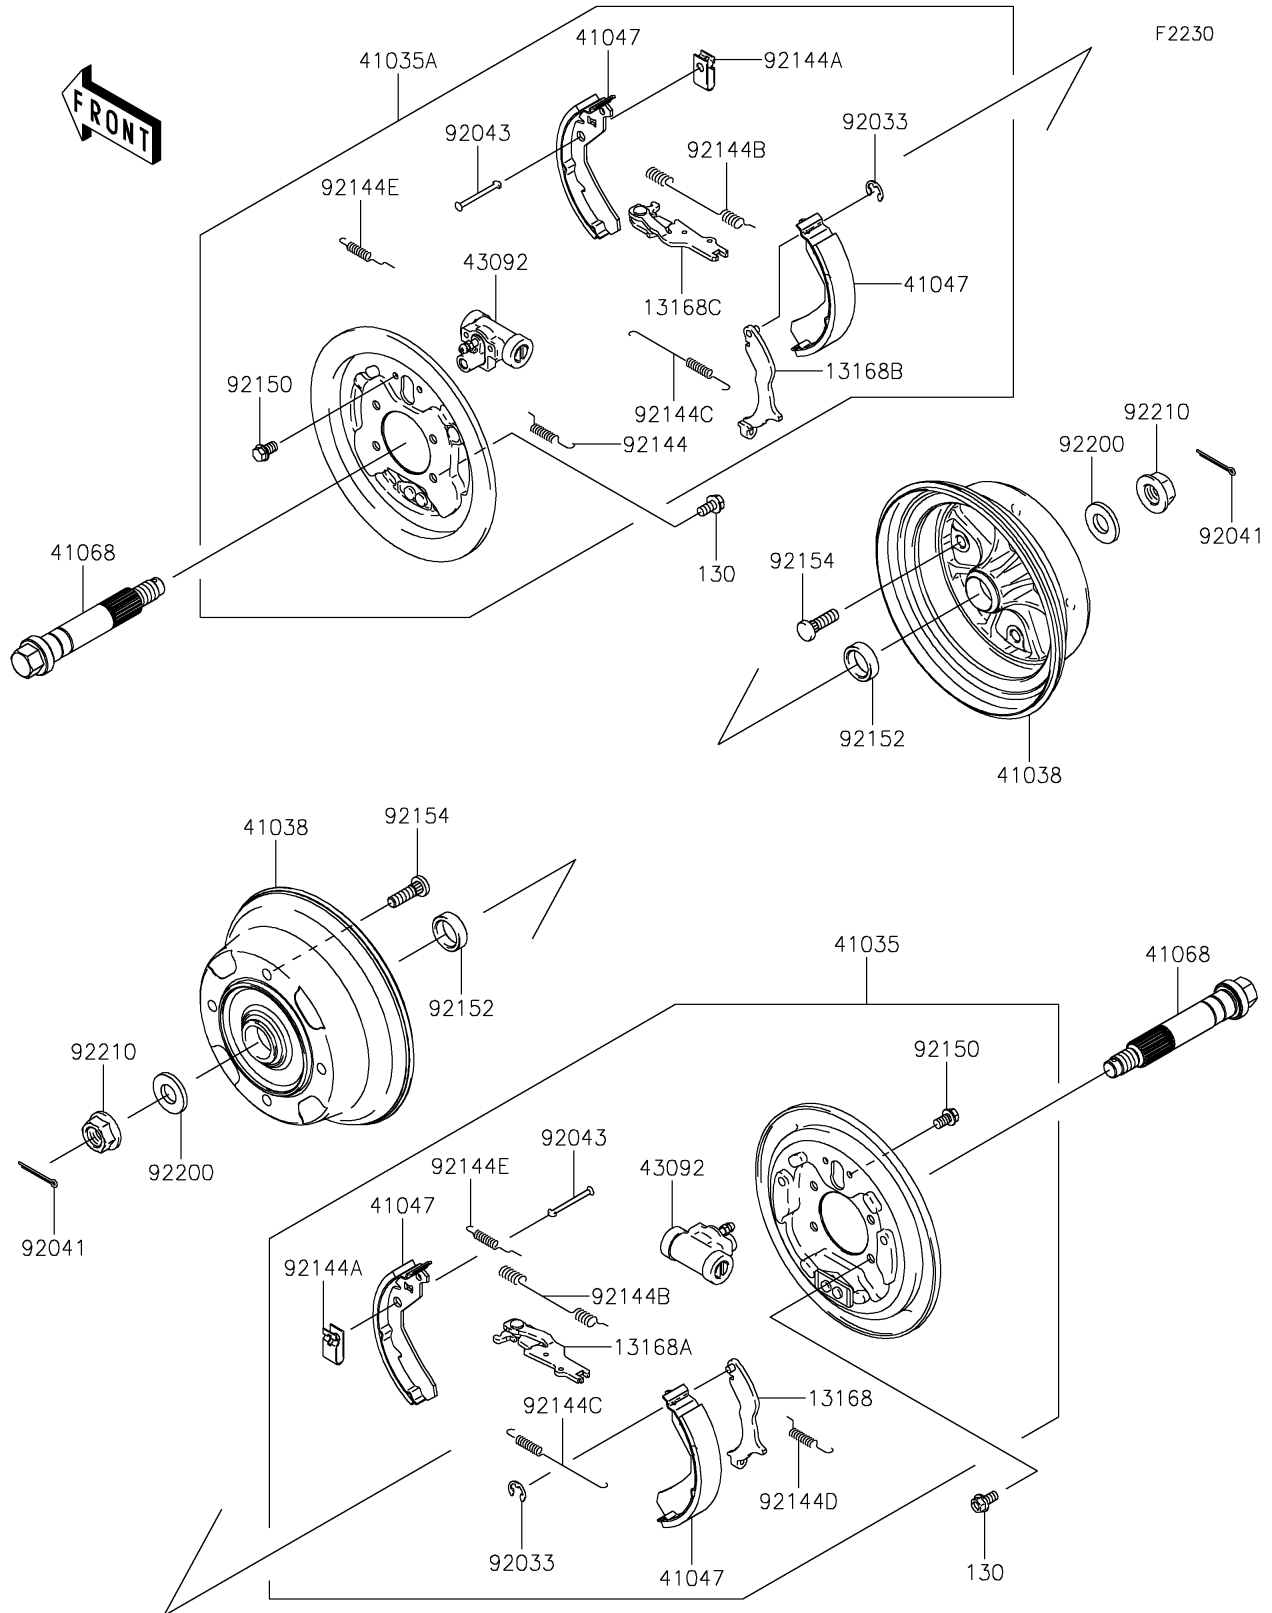

2020 MULE SX™

PARTS DIAGRAM

Front Hubs/Brakes

2020 MULE SX™

PARTS LIST

Front Hubs/Brakes

Kawasaki

Let the Good Times Roll®

ITEM NAME

PART NUMBER

QUANTITY
