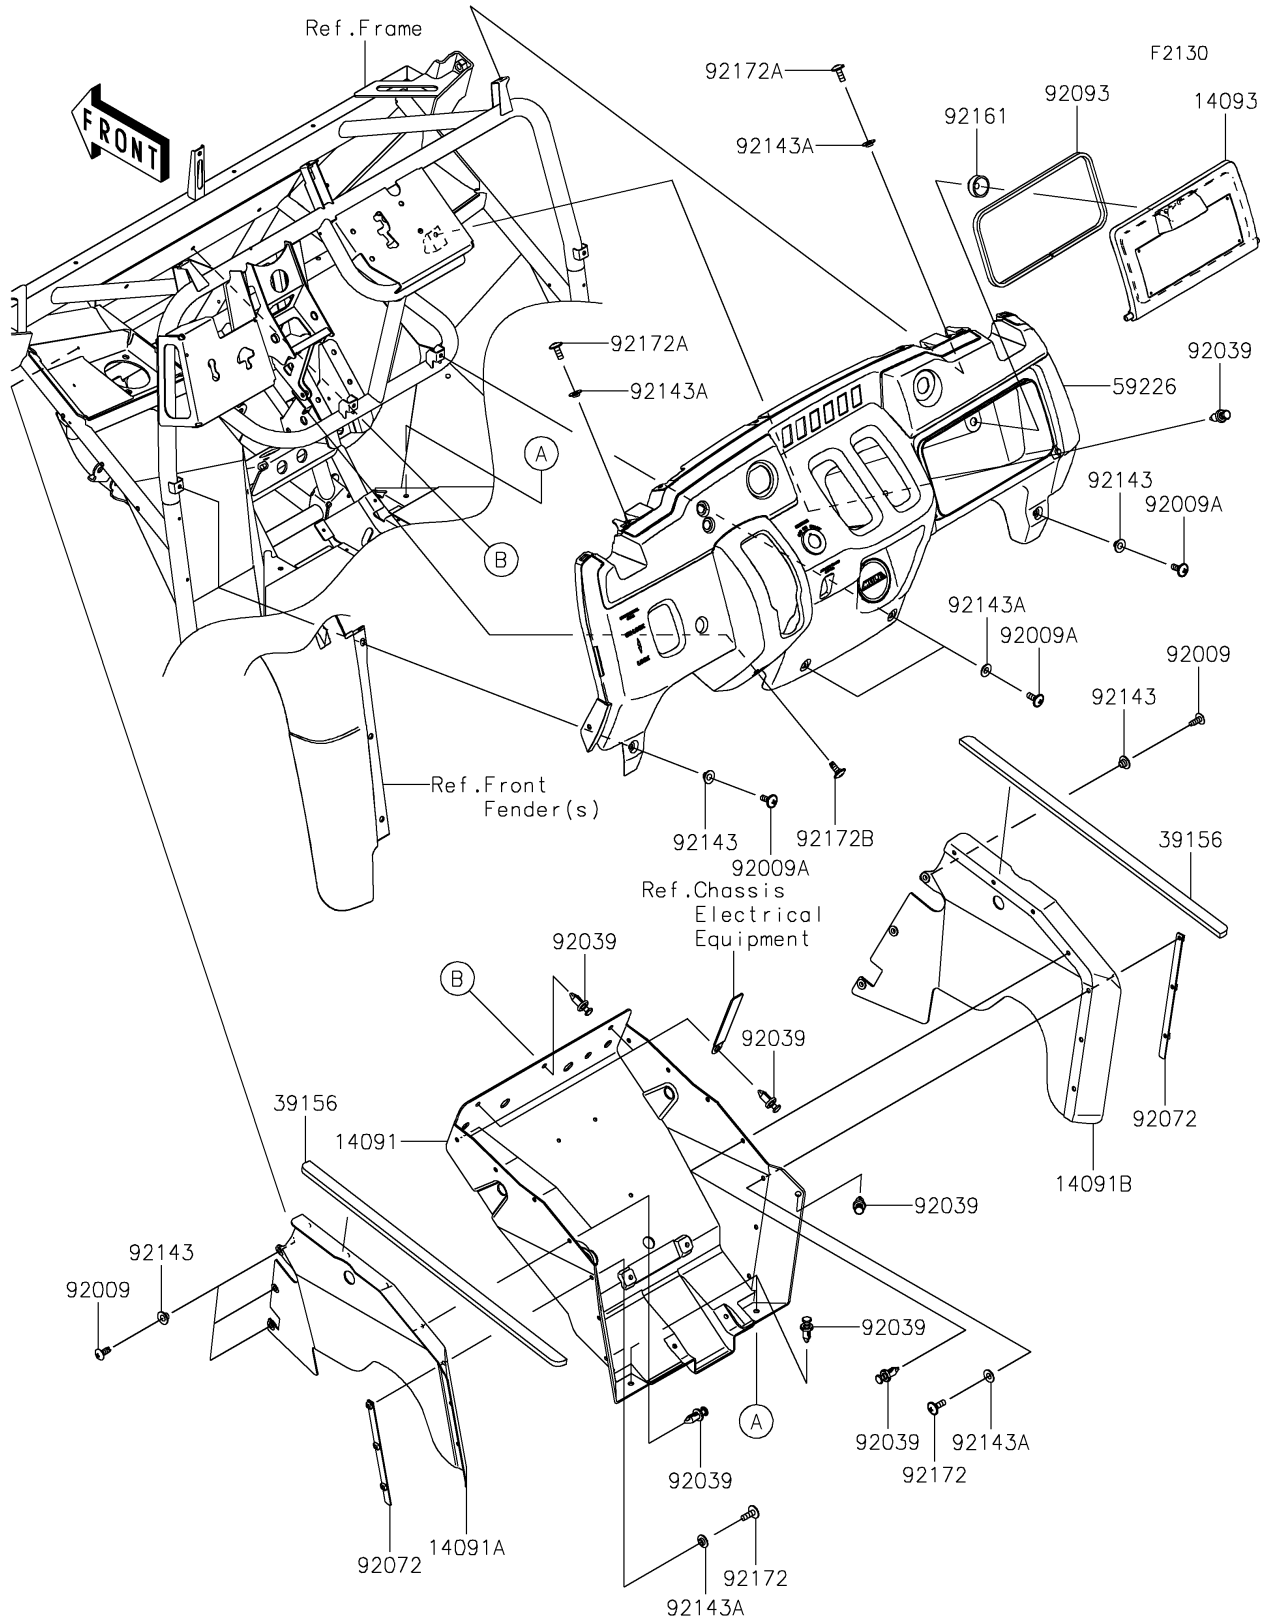

2020 MULE SX™

PARTS DIAGRAM

Frame Fittings(Front)

2020 MULE SX™

PARTS LIST

Frame Fittings(Front)

Kawasaki

Let the Good Times Roll®

ITEM NAME

PART NUMBER

QUANTITY
