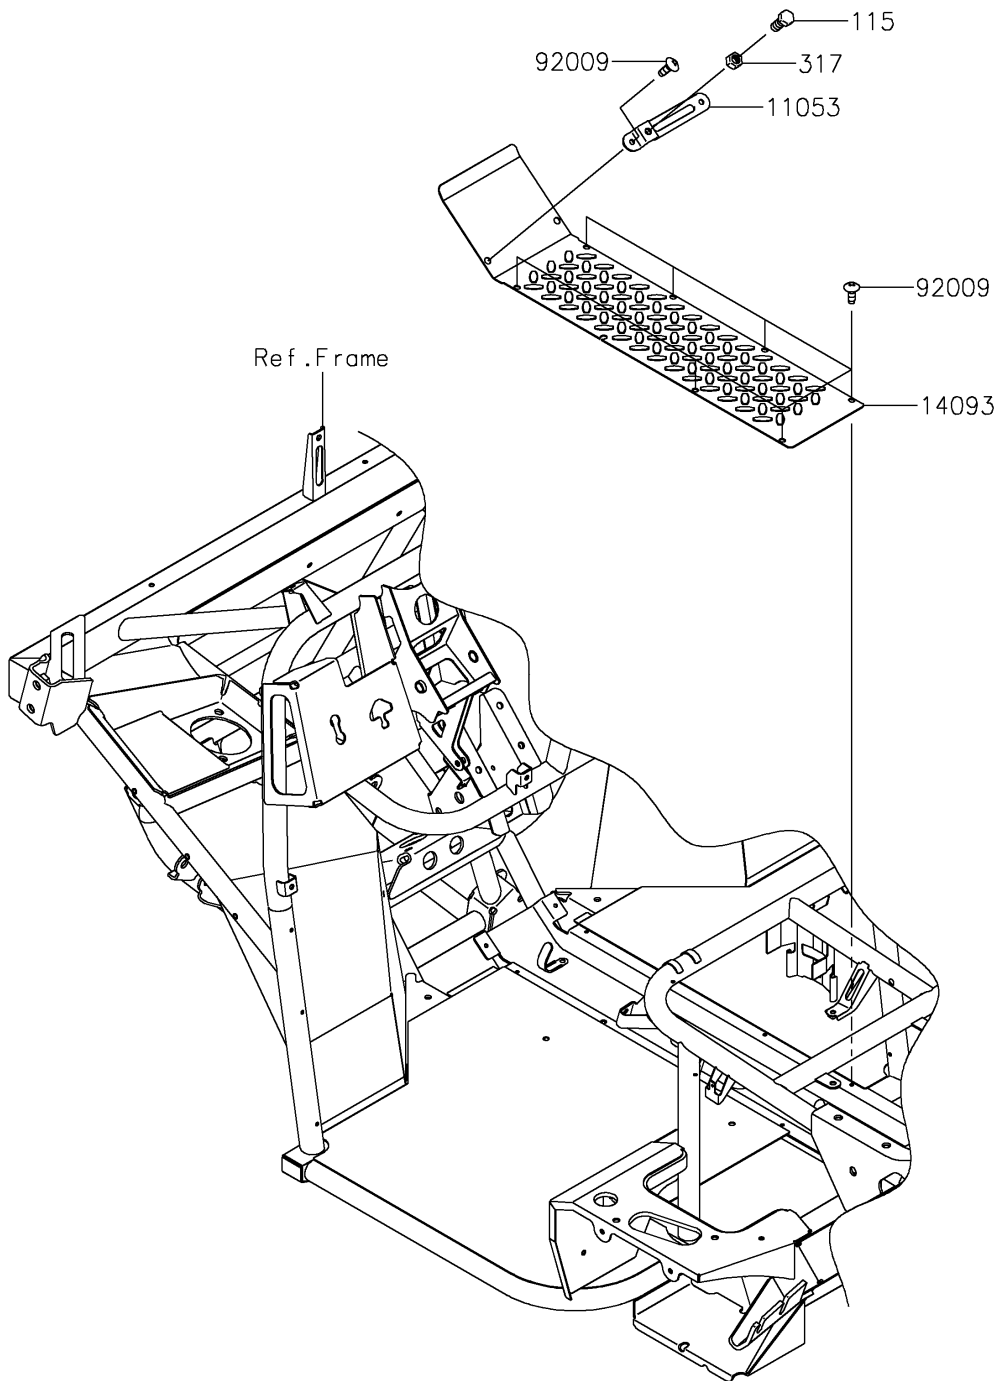

2020 MULE SX™

PARTS DIAGRAM

Engine Mount

F2122

2020 MULE SX™

PARTS LIST

Engine Mount

Kawasaki

Let the Good Times Roll®

ITEM NAME

PART NUMBER

QUANTITY
