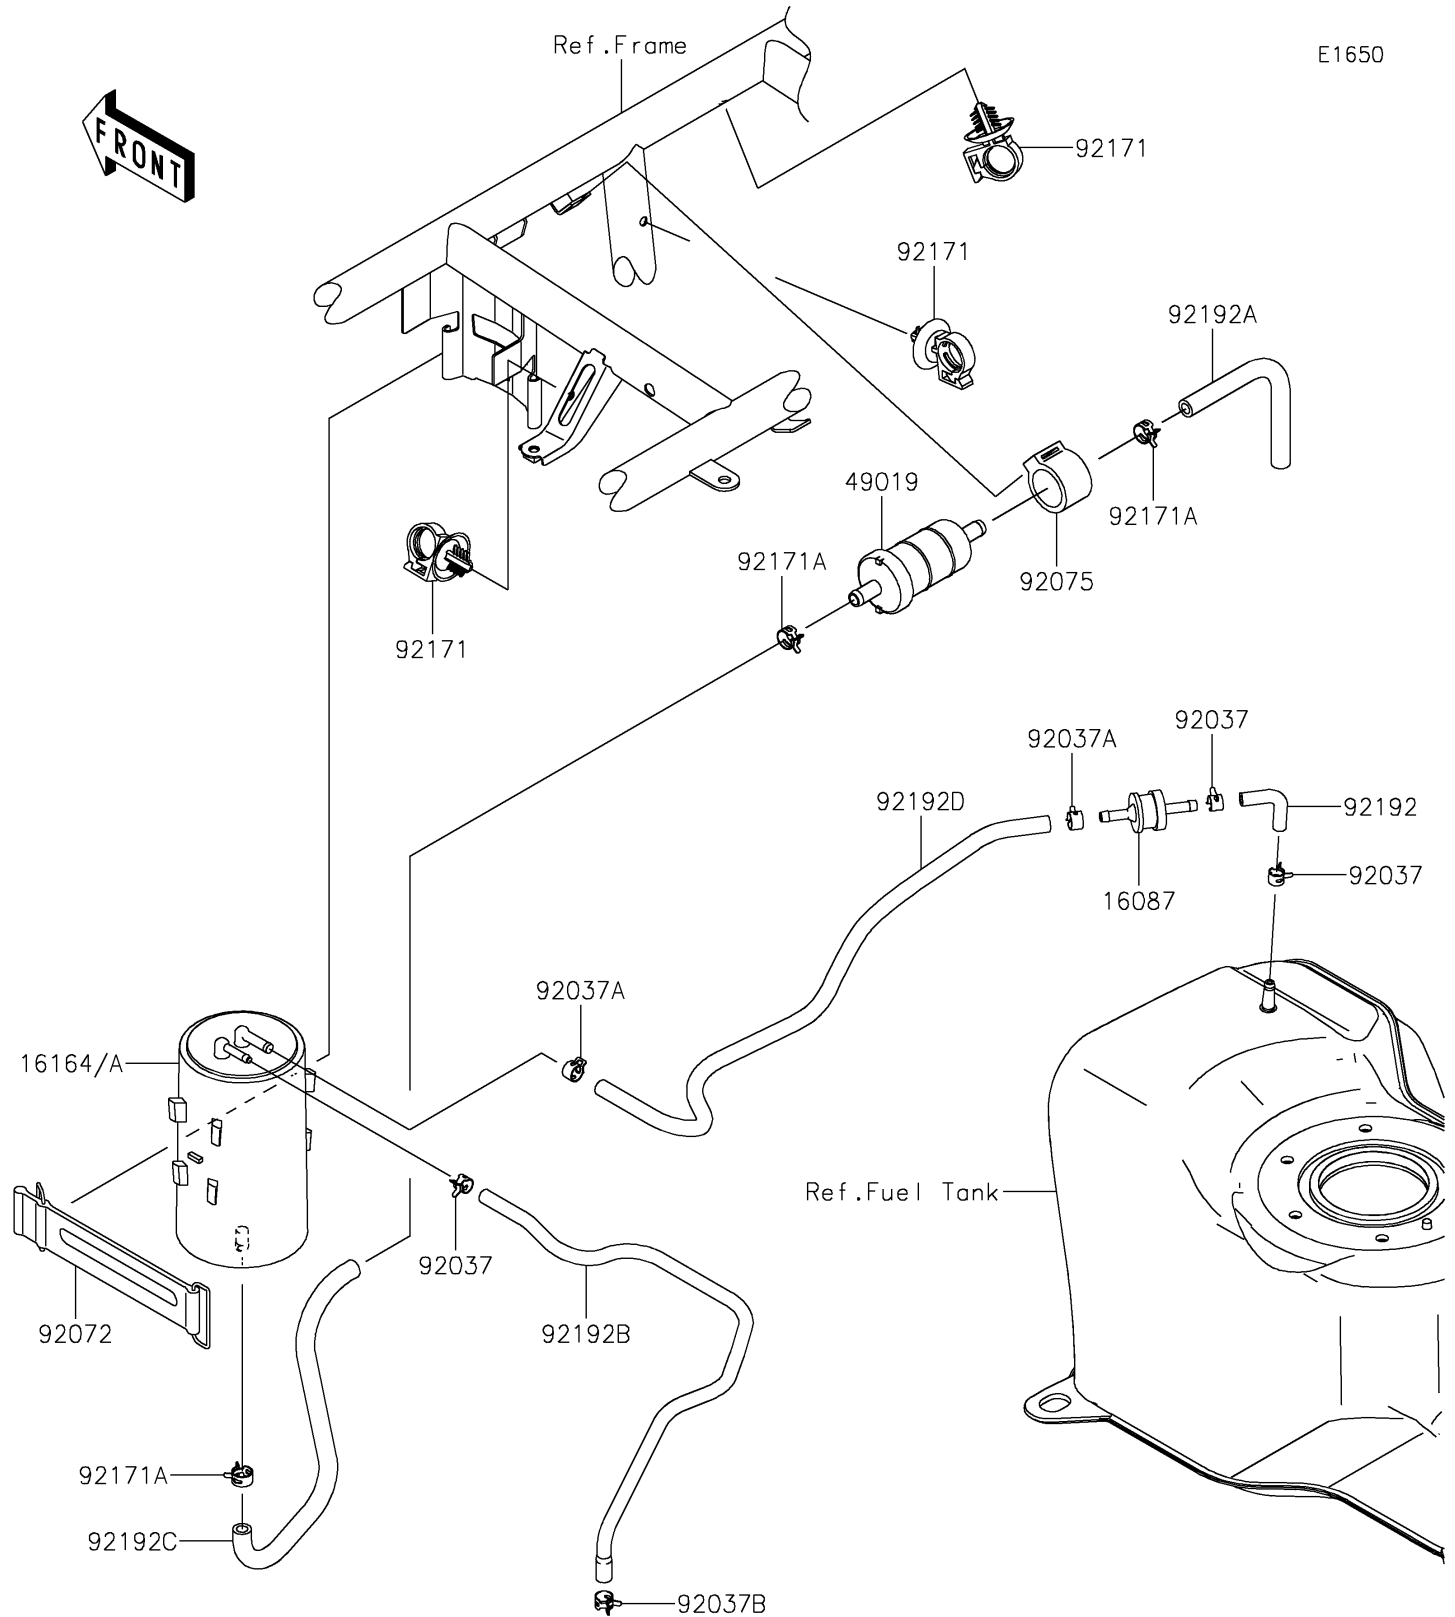

2020 MULE SX™

PARTS DIAGRAM

Fuel Evaporative System

2020 MULE SX™

PARTS LIST

Fuel Evaporative System

Kawasaki

Let the Good Times Roll®

ITEM NAME

PART NUMBER

QUANTITY
