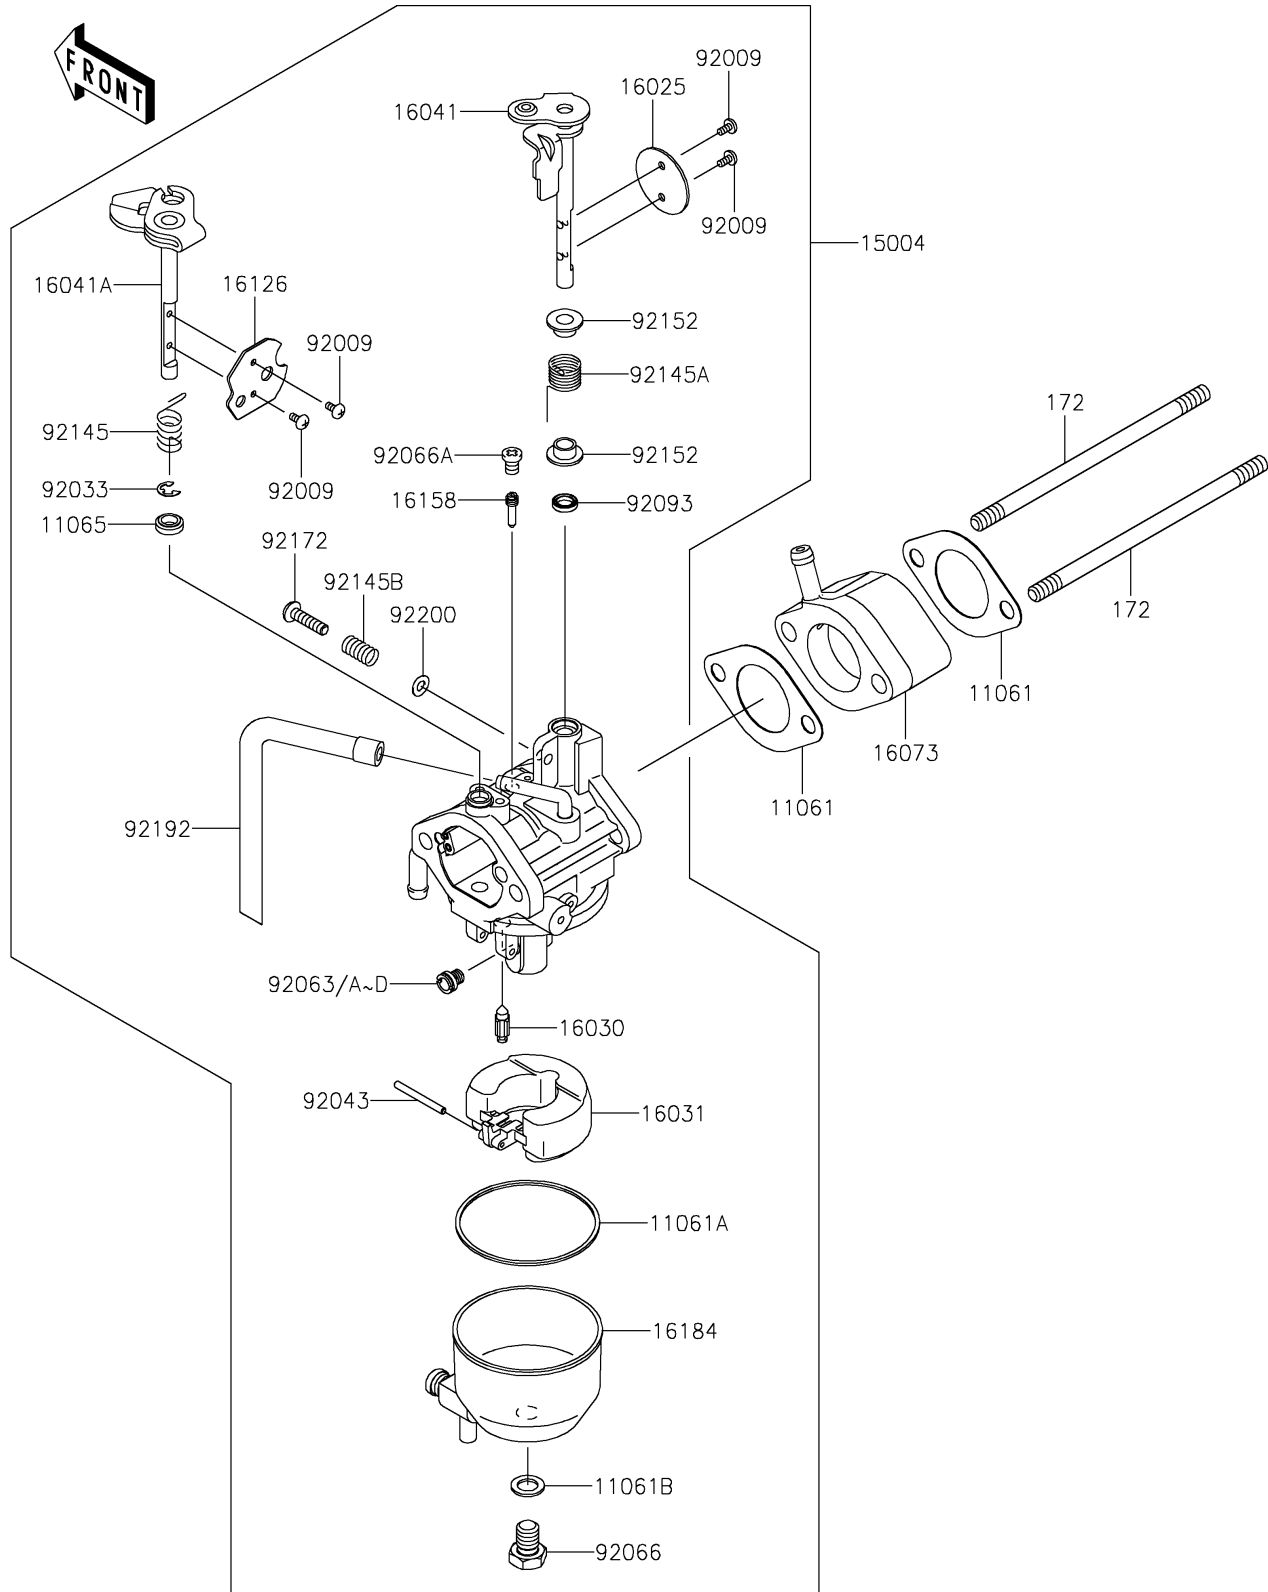

2020 MULE SX™

PARTS DIAGRAM

Carburetor

E1611

2020 MULE SX™

PARTS LIST

Carburetor

Kawasaki

Let the Good Times Roll®

ITEM NAME

PART NUMBER

QUANTITY
