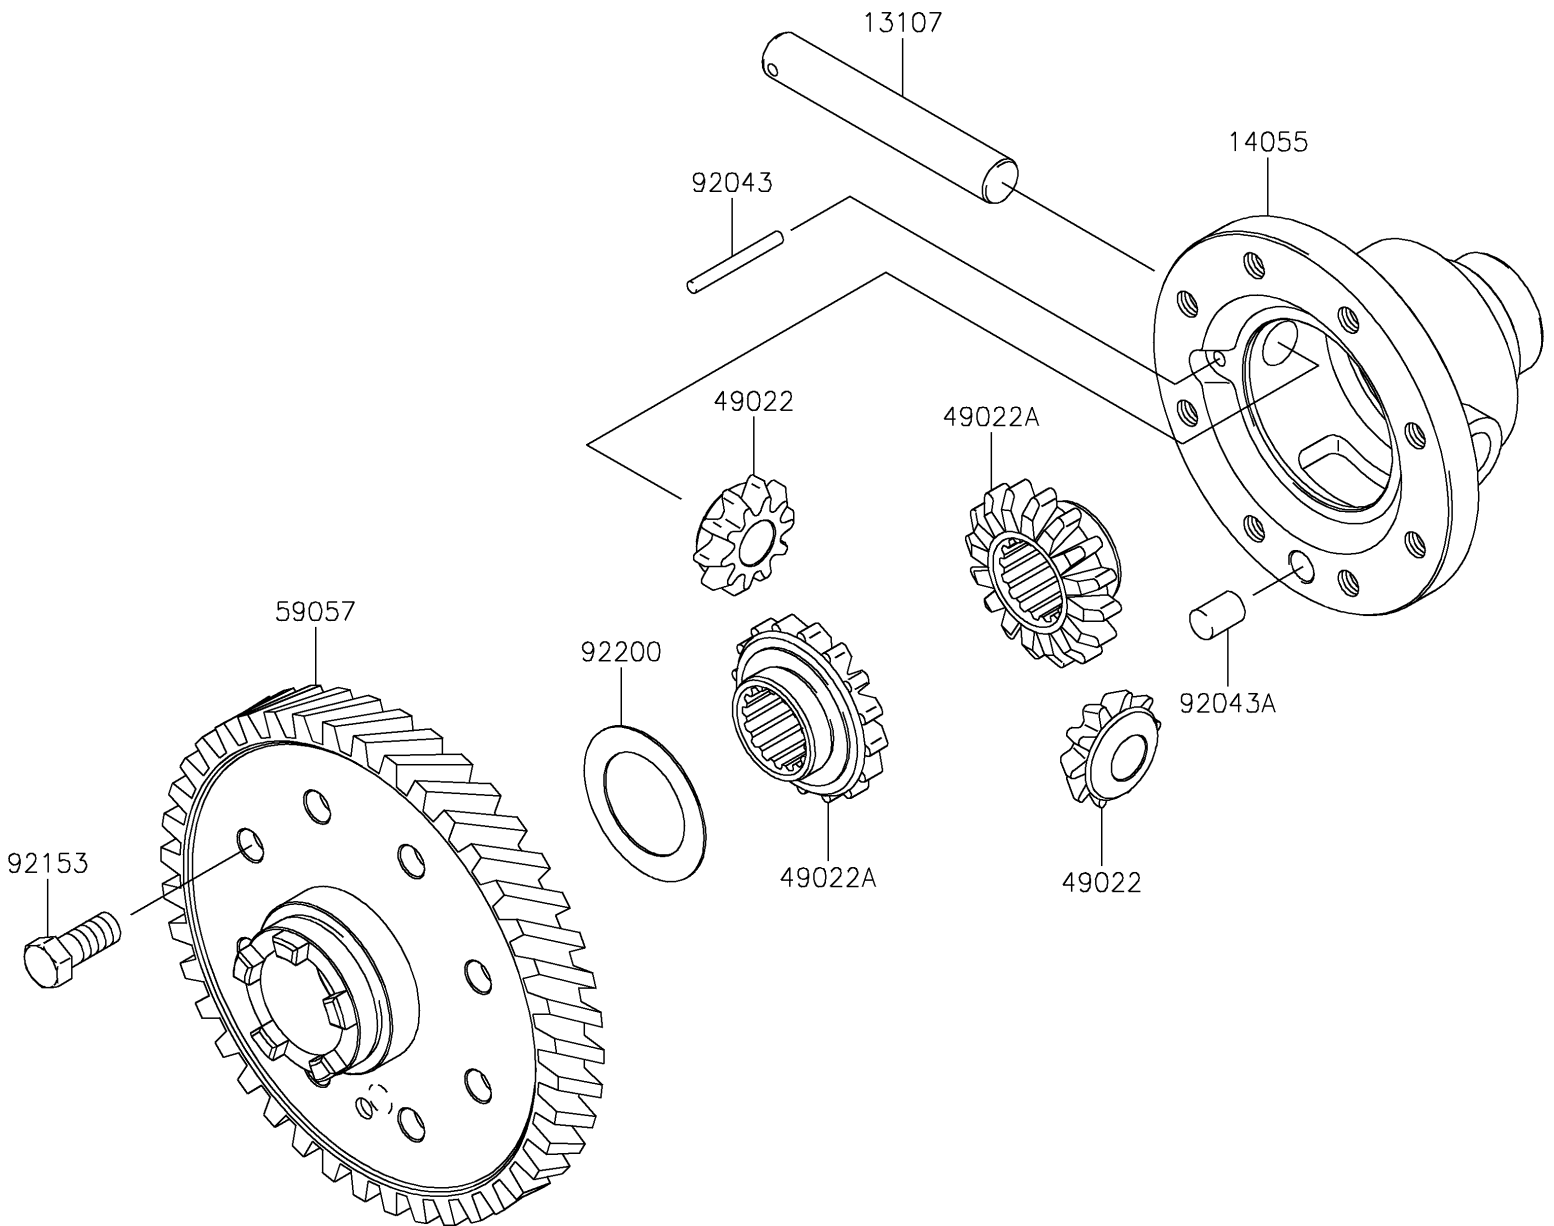

2020 MULE SX™

PARTS DIAGRAM

Differential

E1451

2020 MULE SX™

PARTS LIST

Differential

Kawasaki

Let the Good Times Roll®

ITEM NAME

PART NUMBER

QUANTITY
