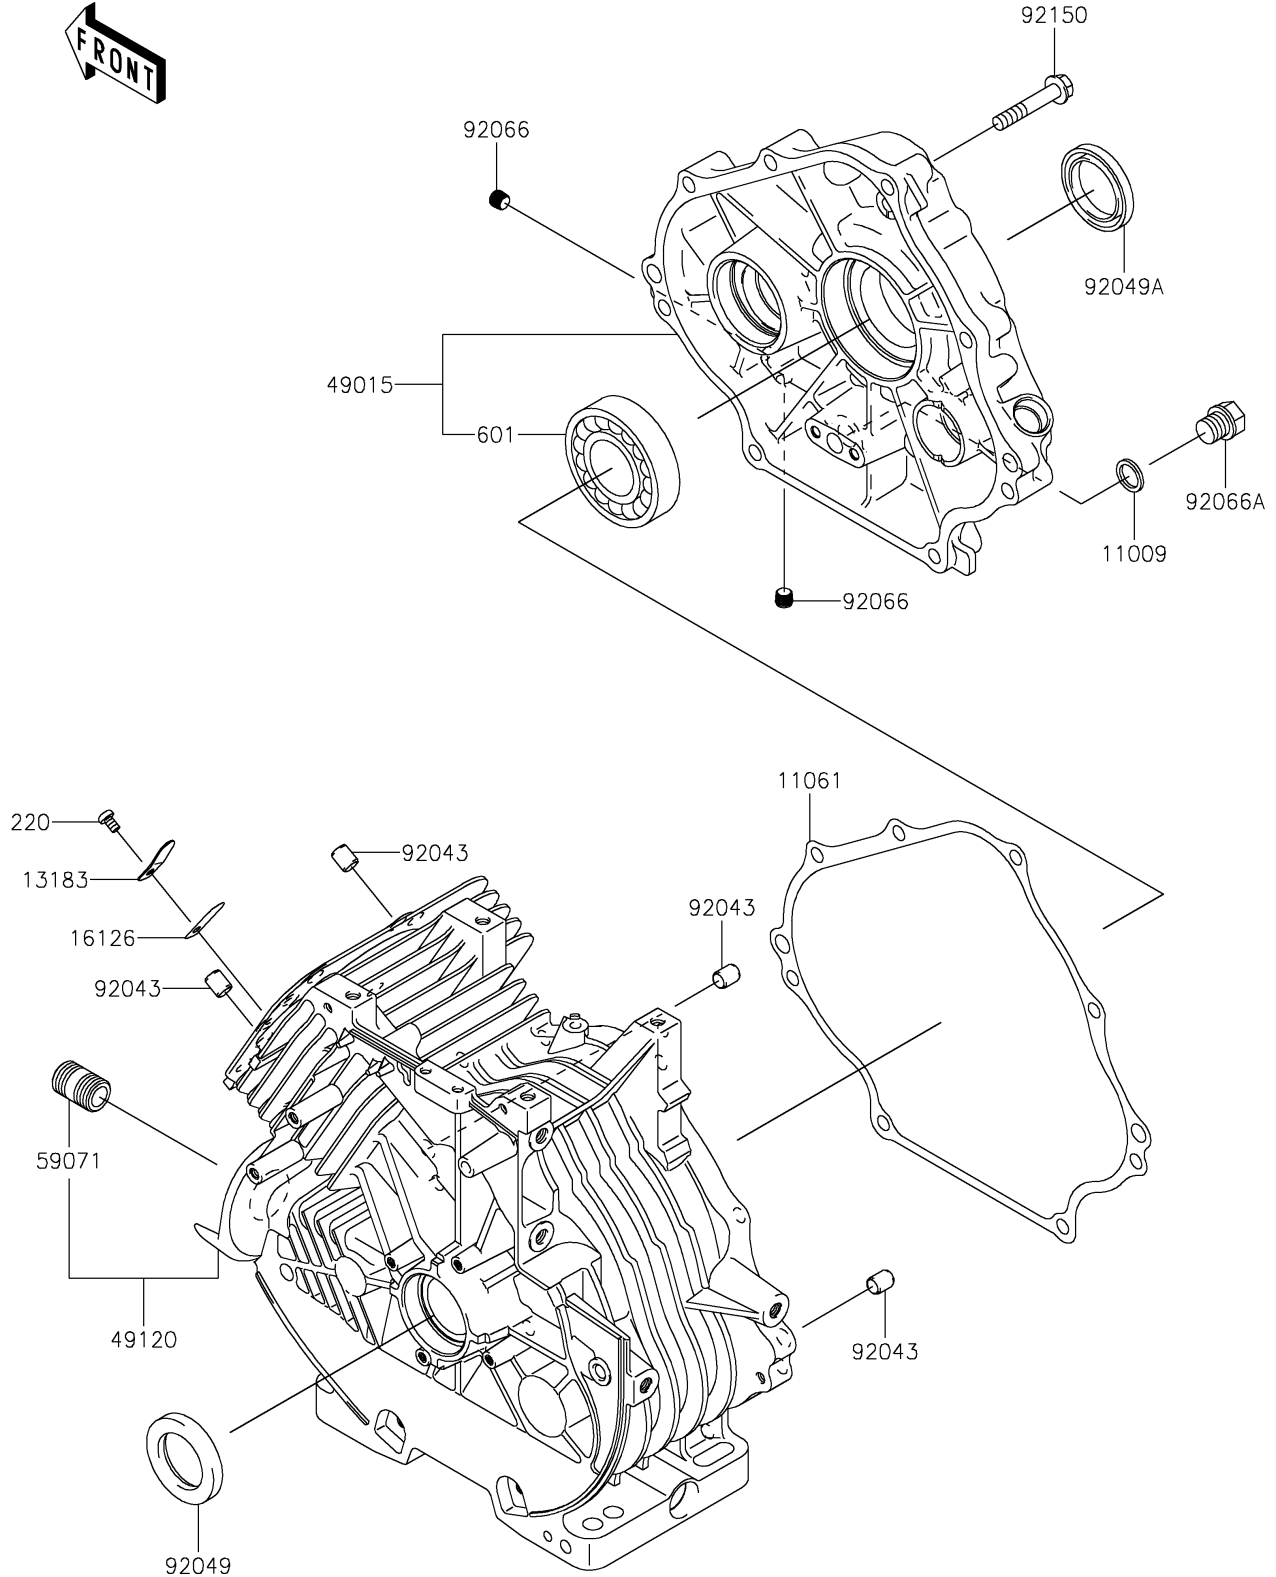

2020 MULE SX™

PARTS DIAGRAM

Crankcase

E1411

2020 MULE SX™

PARTS LIST

Crankcase

Kawasaki

Let the Good Times Roll®

ITEM NAME

PART NUMBER

QUANTITY
